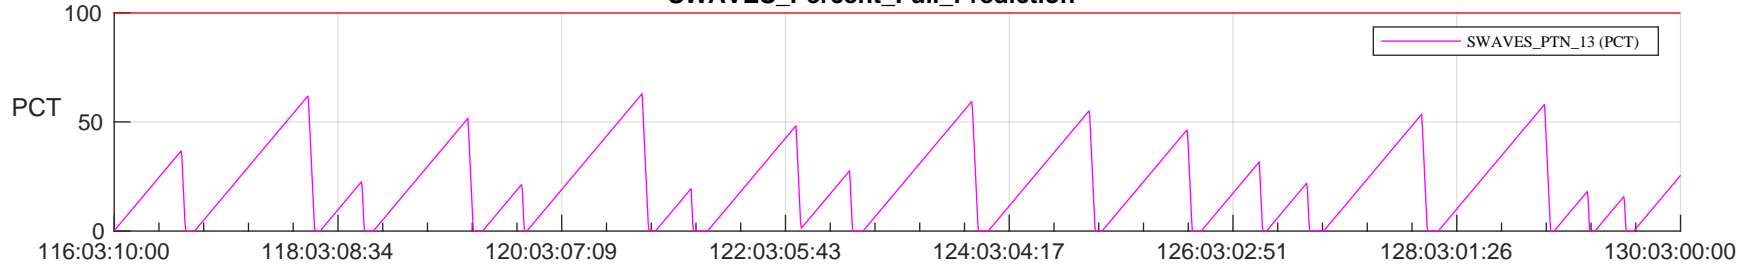

# STEREO AHEAD SSR PCT Full Prediction

## SWAVES\_Percent\_Full\_Prediction

## Spacecraft\_DownLink\_Rate

Ground Time (2023:116:03:10:00.000 -2023:130:03:00:00.000)