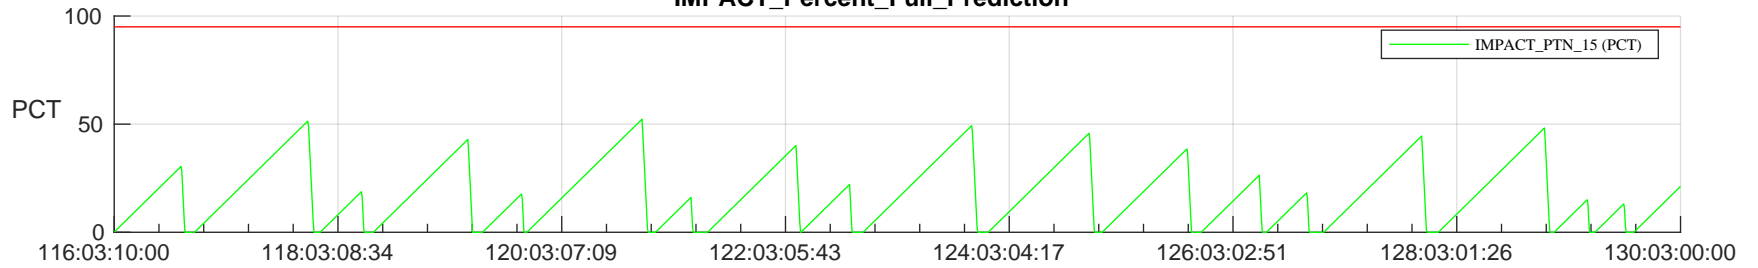

IMPACT_Percent_Full_Prediction