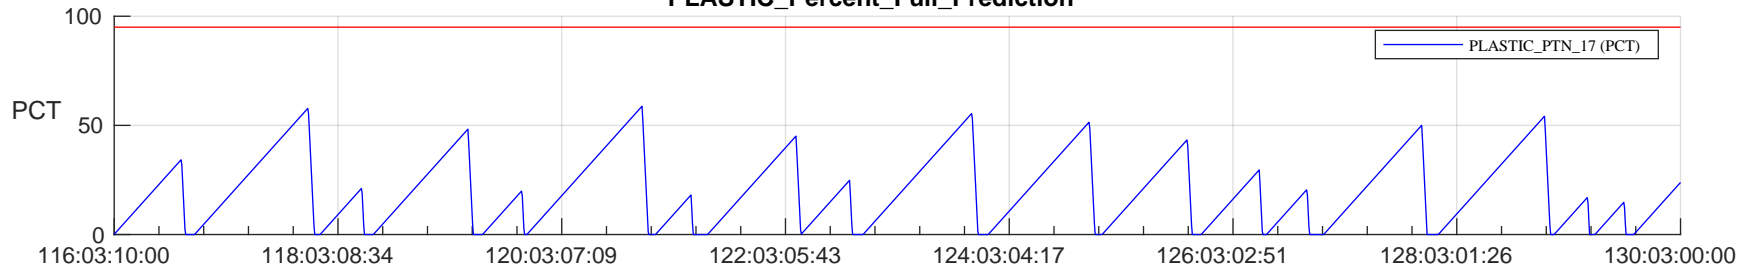

# STEREO AHEAD SSR PCT Full Prediction

## SWAVES\_Percent\_Full\_Prediction

## Spacecraft\_DownLink\_Rate

Ground Time (2023:116:03:10:00.000 -2023:130:03:00:00.000)