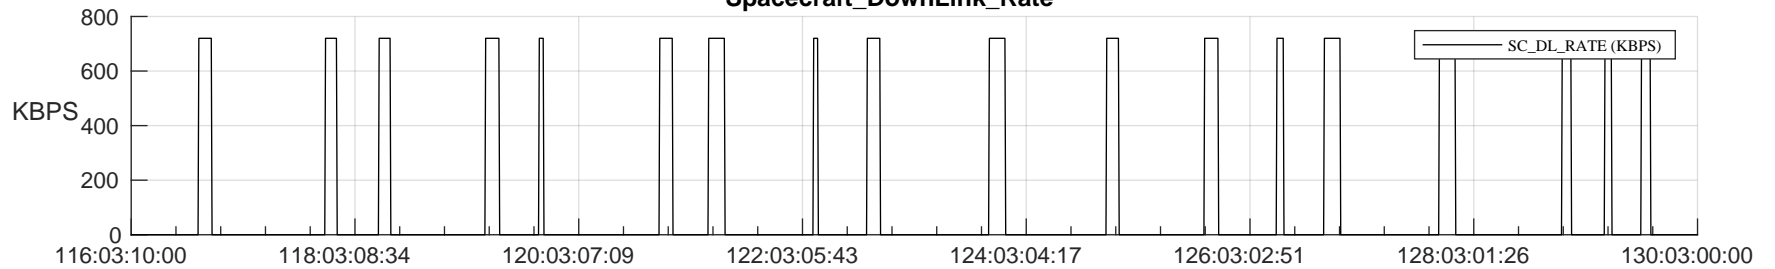

## SWAVES\_Percent\_Full\_Prediction

## Spacecraft\_DownLink\_Rate

Ground Time (2023:116:03:10:00.000 -2023:130:03:00:00.000)