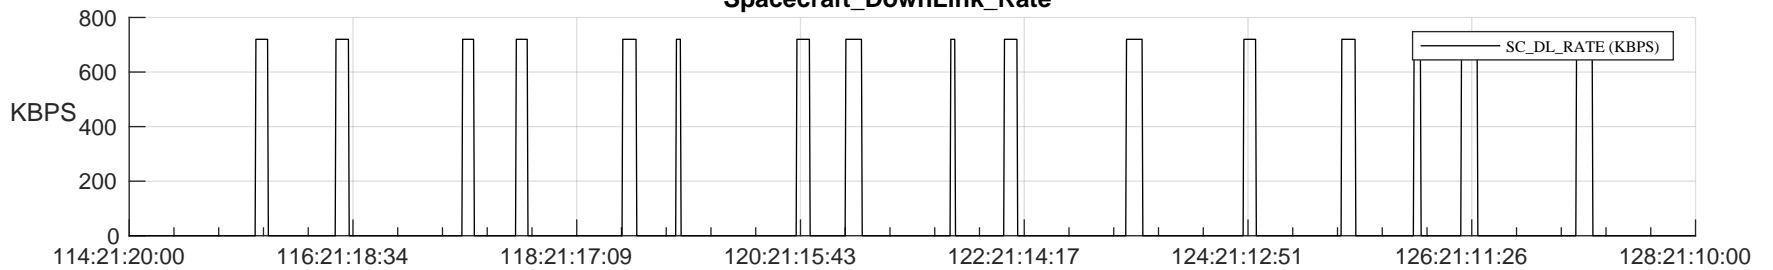

STEREO AHEAD SSR PCT Full Prediction

SWAVES_Percent_Full_Prediction

IMPACT_Percent_Full_Prediction

PLASTIC_Percent_Full_Prediction

Spacecraft_DownLink_Rate

Ground Time (2023:114:21:20:00.000 -2023:128:21:10:00.000)