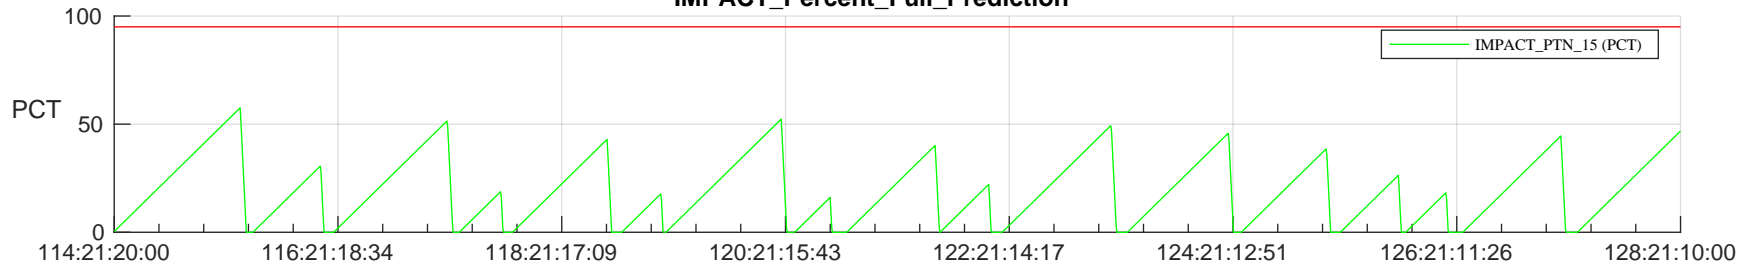

STEREO AHEAD SSR PCT Full Prediction

SWAVES_Percent_Full_Prediction

IMPACT_Percent_Full_Prediction

PLASTIC_Percent_Full_Prediction

Spacecraft_DownLink_Rate

Ground Time (2023:114:21:20:00.000 -2023:128:21:10:00.000)