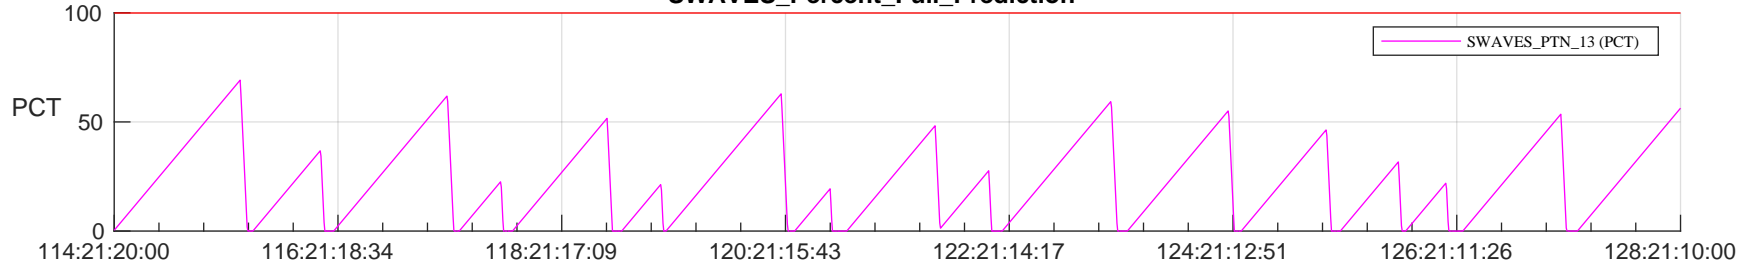

STEREO AHEAD SSR PCT Full Prediction

SWAVES_Percent_Full_Prediction

IMPACT_Percent_Full_Prediction

PLASTIC_Percent_Full_Prediction

Spacecraft_DownLink_Rate

Ground Time (2023:114:21:20:00.000 -2023:128:21:10:00.000)