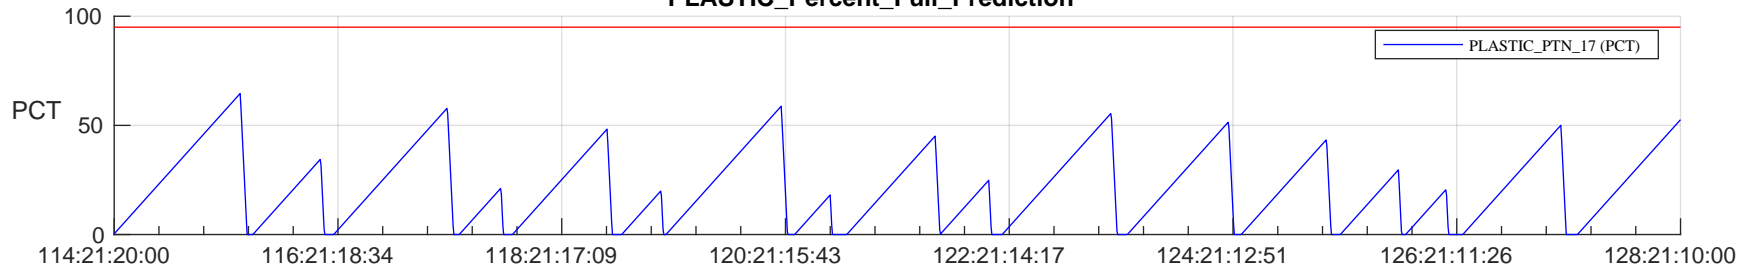

STEREO AHEAD SSR PCT Full Prediction

SWAVES_Percent_Full_Prediction

IMPACT_Percent_Full_Prediction

PLASTIC_Percent_Full_Prediction

Spacecraft_DownLink_Rate

Ground Time (2023:114:21:20:00.000 -2023:128:21:10:00.000)