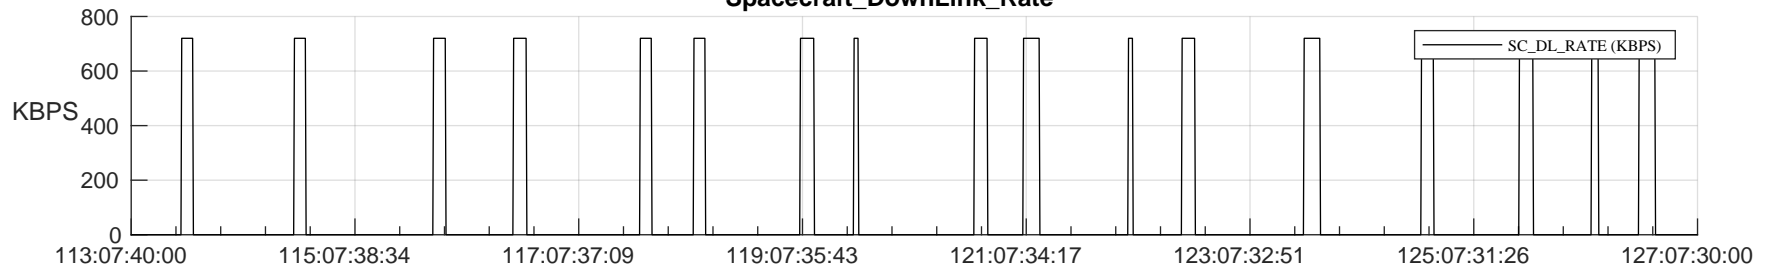

STEREO AHEAD SSR PCT Full Prediction

SWAVES_Percent_Full_Prediction

IMPACT_Percent_Full_Prediction

PLASTIC_Percent_Full_Prediction

Spacecraft_DownLink_Rate

Ground Time (2023:113:07:40:00.000 -2023:127:07:30:00.000)