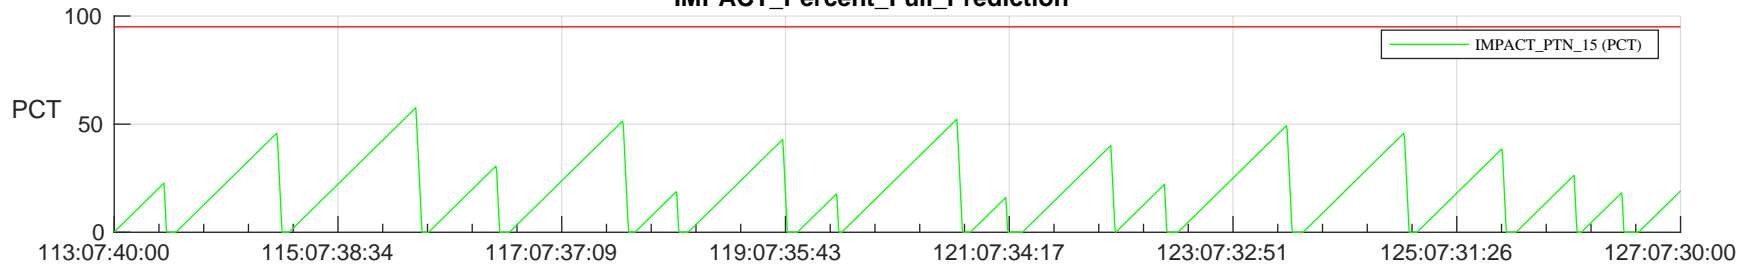

STEREO AHEAD SSR PCT Full Prediction

SWAVES_Percent_Full_Prediction

IMPACT_Percent_Full_Prediction

PLASTIC_Percent_Full_Prediction

Spacecraft_DownLink_Rate

Ground Time (2023:113:07:40:00.000 -2023:127:07:30:00.000)