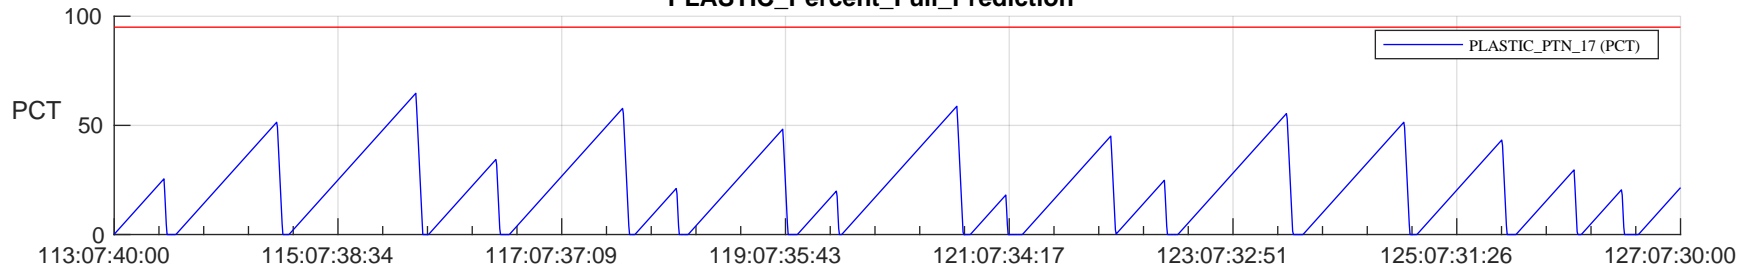

STEREO AHEAD SSR PCT Full Prediction

SWAVES_Percent_Full_Prediction

IMPACT_Percent_Full_Prediction

PLASTIC_Percent_Full_Prediction

Spacecraft_DownLink_Rate

Ground Time (2023:113:07:40:00.000 -2023:127:07:30:00.000)