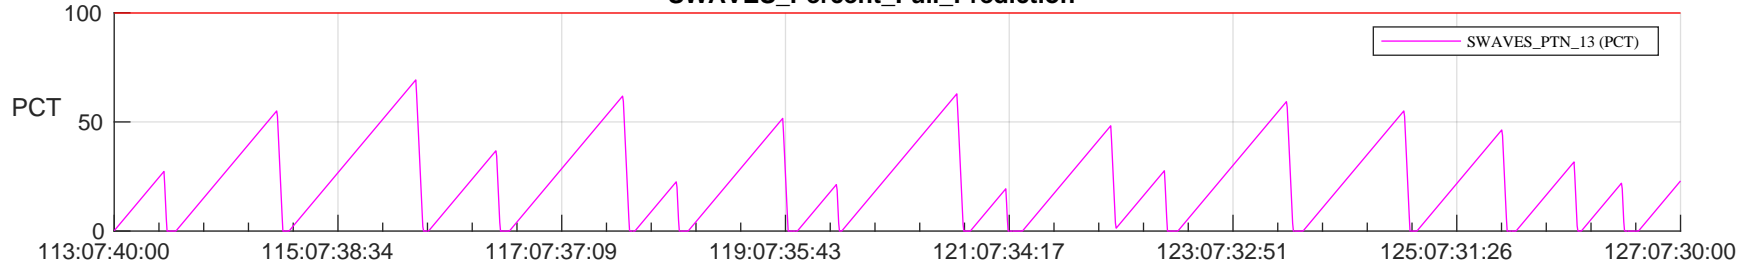

STEREO AHEAD SSR PCT Full Prediction

SWAVES_Percent_Full_Prediction

IMPACT_Percent_Full_Prediction

PLASTIC_Percent_Full_Prediction

Spacecraft_DownLink_Rate

Ground Time (2023:113:07:40:00.000 -2023:127:07:30:00.000)