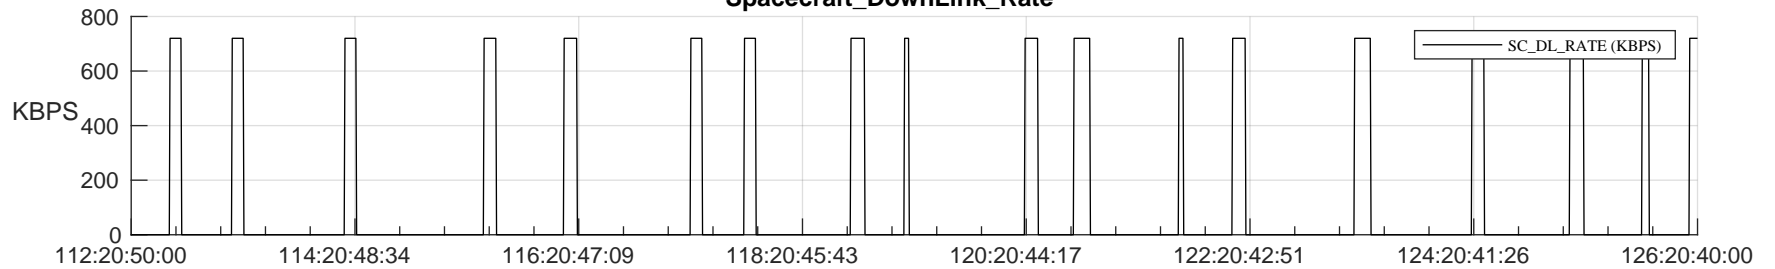

## SWAVES\_Percent\_Full\_Prediction

## Spacecraft\_DownLink\_Rate

Ground Time (2023:112:20:50:00.000 -2023:126:20:40:00.000)