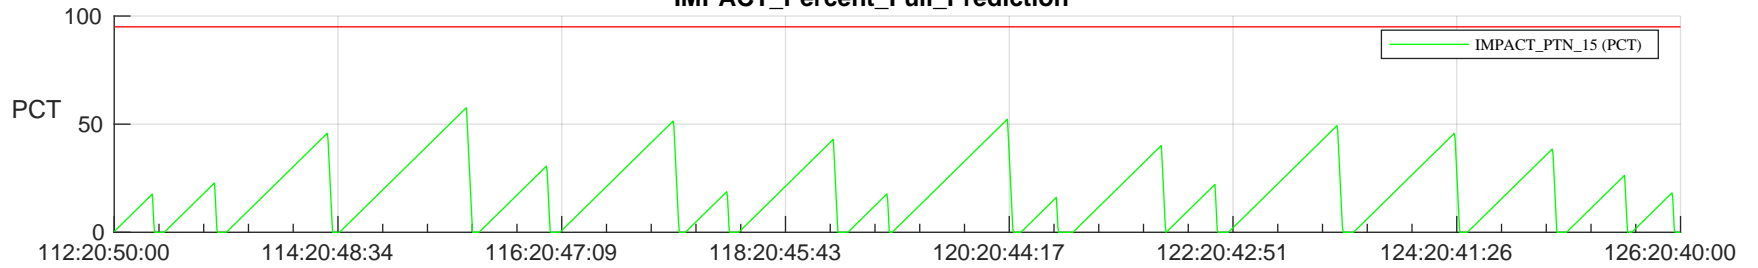

IMPACT_Percent_Full_Prediction