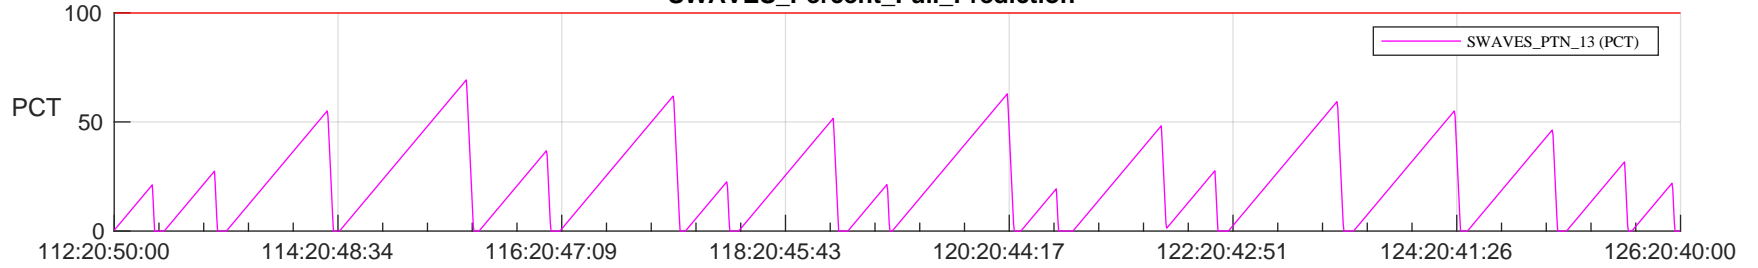

## SWAVES\_Percent\_Full\_Prediction

## Spacecraft\_DownLink\_Rate

Ground Time (2023:112:20:50:00.000 -2023:126:20:40:00.000)