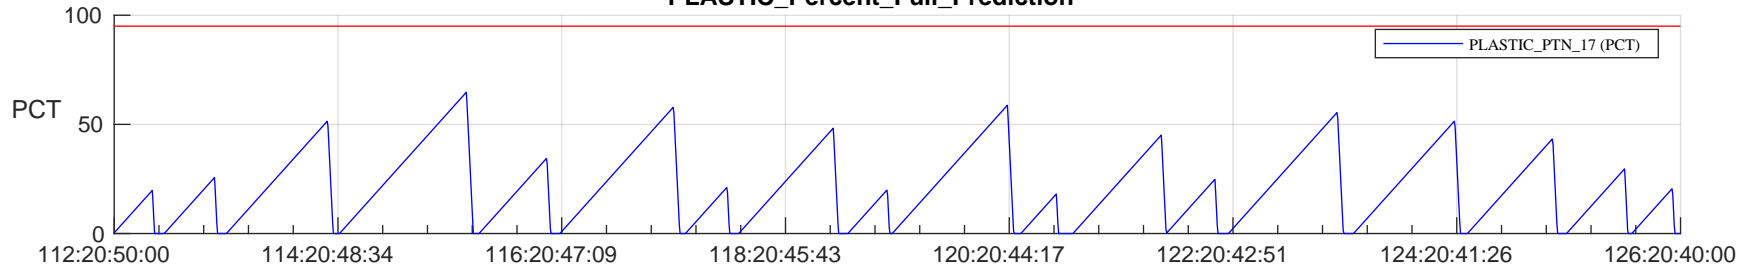

PLASTIC_Percent_Full_Prediction