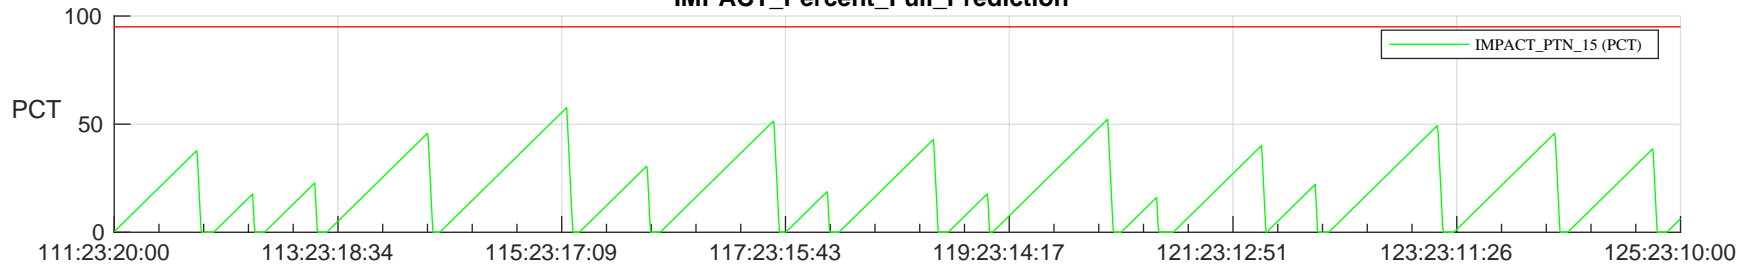

STEREO AHEAD SSR PCT Full Prediction

SWAVES_Percent_Full_Prediction

IMPACT_Percent_Full_Prediction

PLASTIC_Percent_Full_Prediction

Spacecraft_DownLink_Rate

Ground Time (2023:111:23:20:00.000 -2023:125:23:10:00.000)