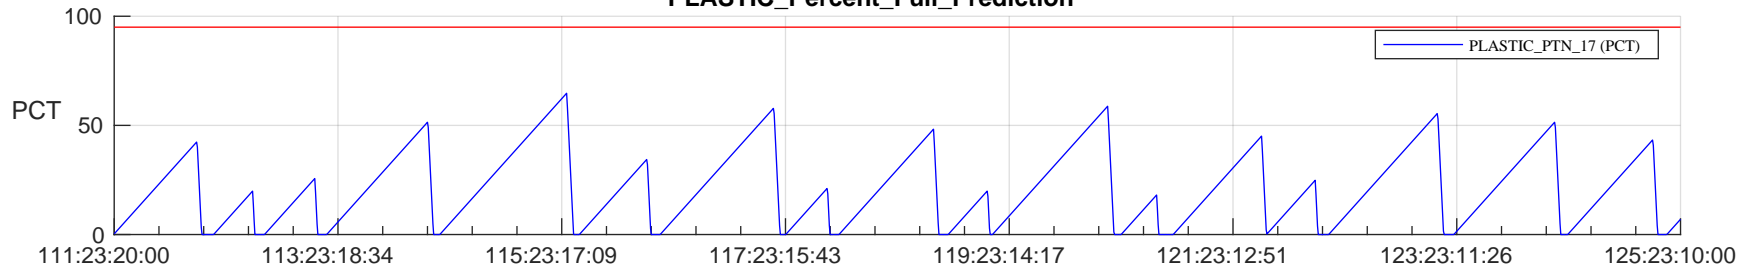

STEREO AHEAD SSR PCT Full Prediction

SWAVES_Percent_Full_Prediction

IMPACT_Percent_Full_Prediction

PLASTIC_Percent_Full_Prediction

Spacecraft_DownLink_Rate

Ground Time (2023:111:23:20:00.000 -2023:125:23:10:00.000)