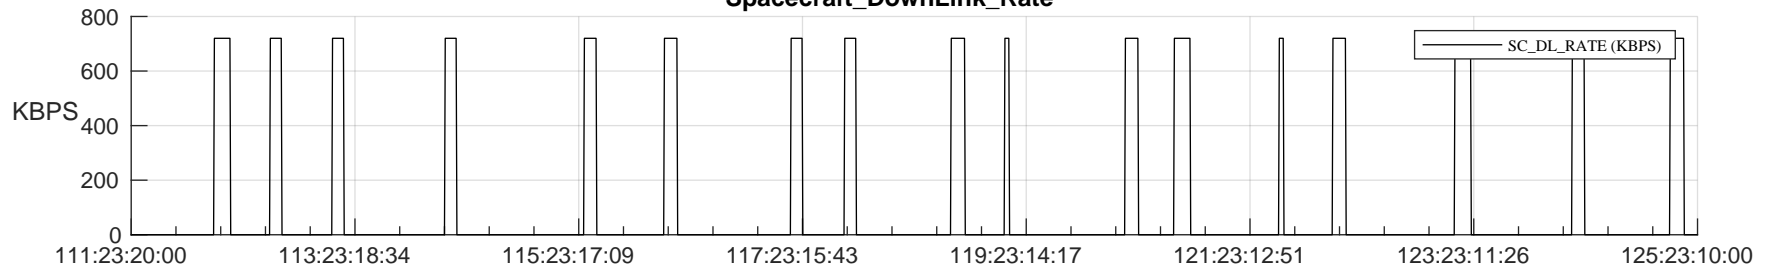

STEREO AHEAD SSR PCT Full Prediction

SWAVES_Percent_Full_Prediction

IMPACT_Percent_Full_Prediction

PLASTIC_Percent_Full_Prediction

Spacecraft_DownLink_Rate

Ground Time (2023:111:23:20:00.000 -2023:125:23:10:00.000)