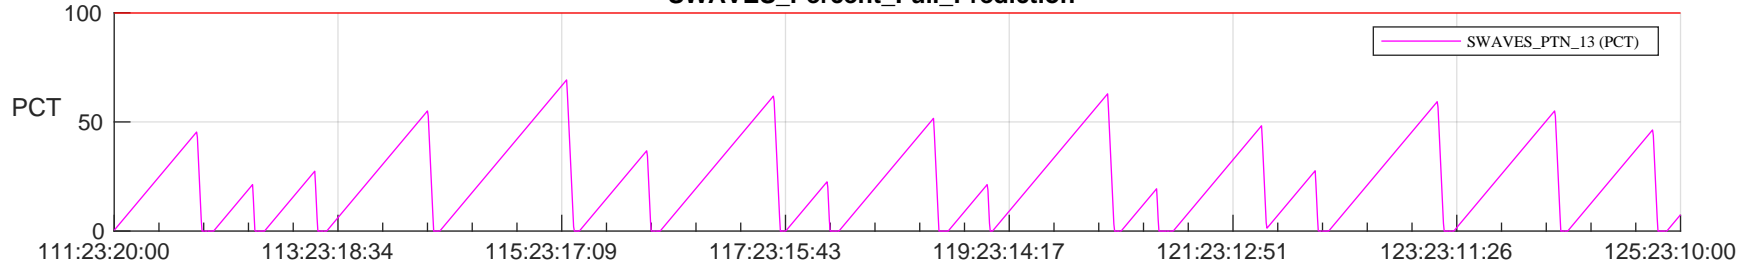

STEREO AHEAD SSR PCT Full Prediction

SWAVES_Percent_Full_Prediction

IMPACT_Percent_Full_Prediction

PLASTIC_Percent_Full_Prediction

Spacecraft_DownLink_Rate

Ground Time (2023:111:23:20:00.000 -2023:125:23:10:00.000)