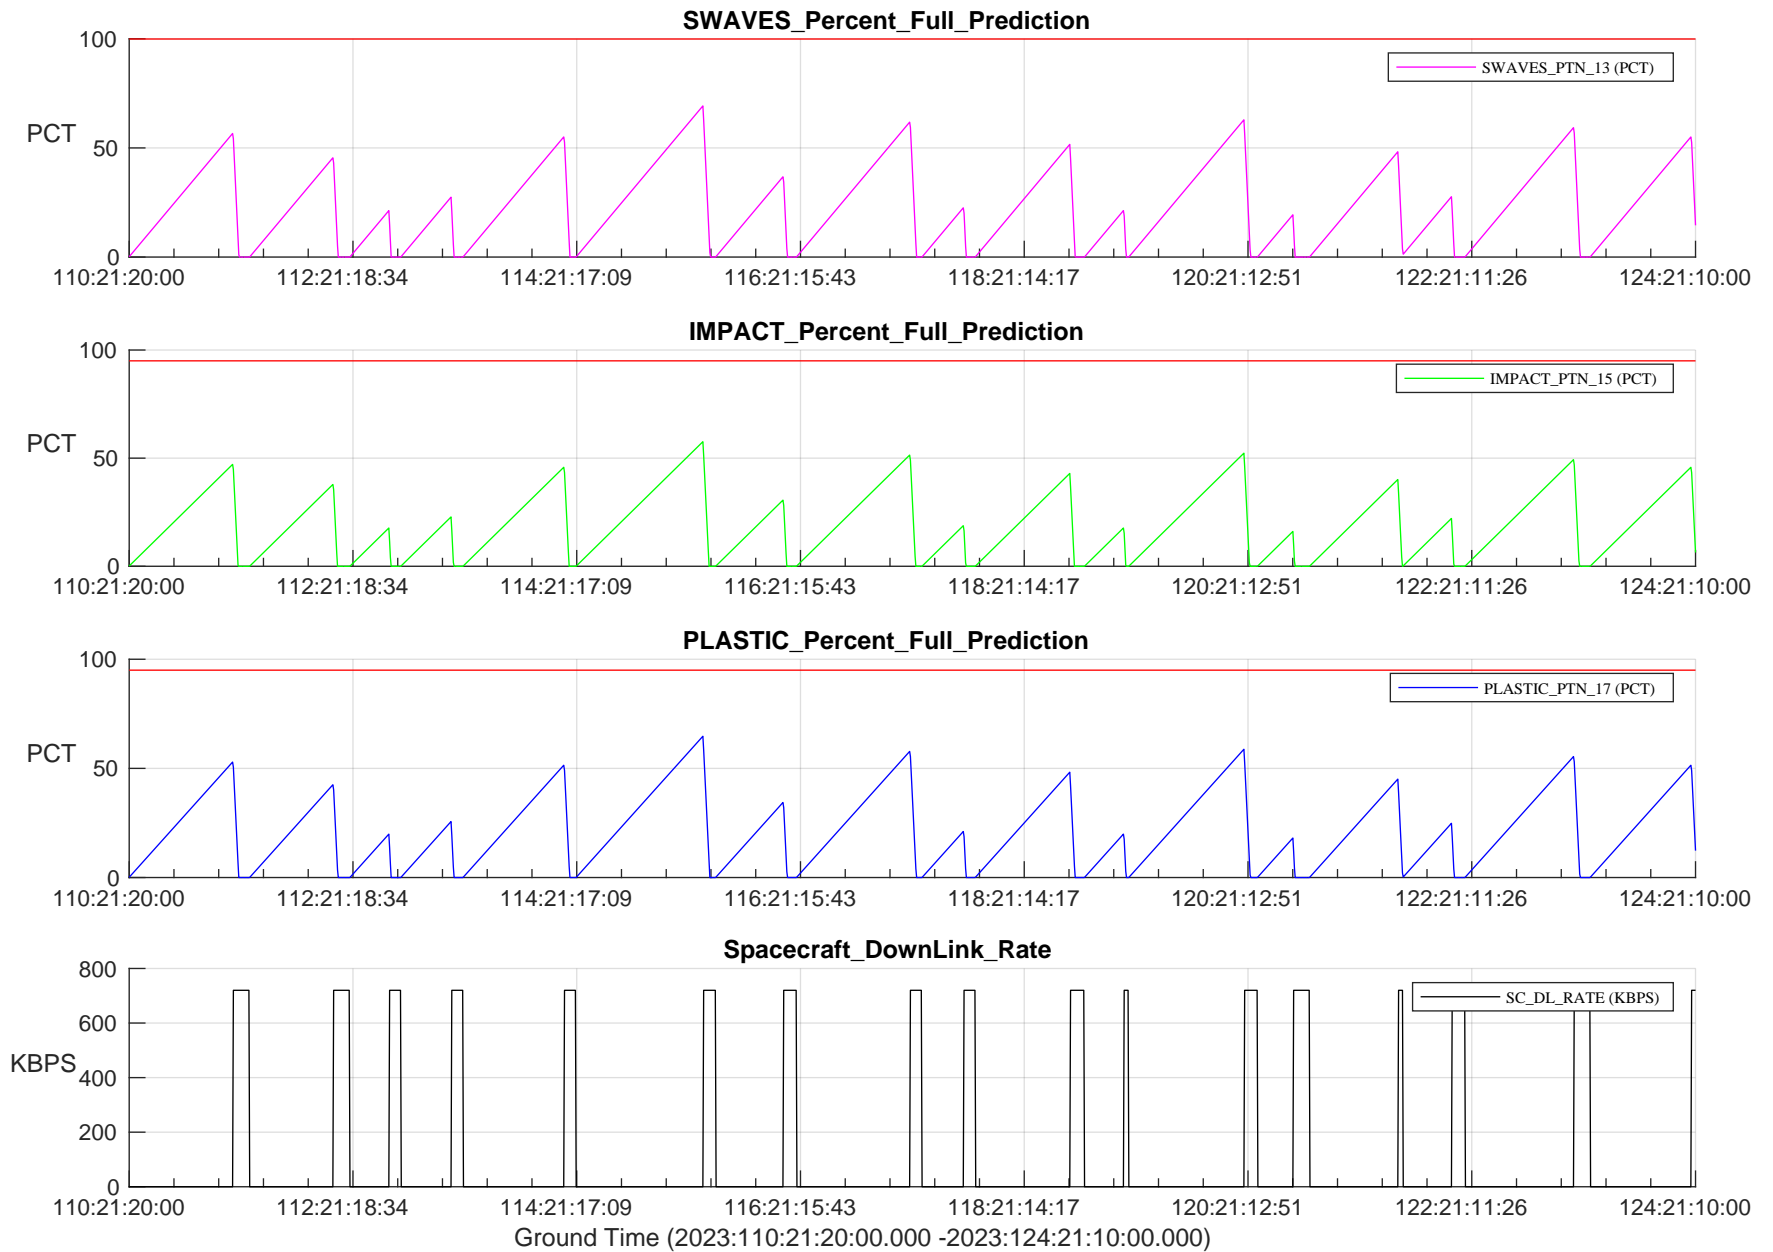

STEREO AHEAD SSR PCT Full Prediction

/disks/d81/project/stereo/mops/assessment/ahead/automation/output/engdump/yesterdaily/ahead_ssr_predict_2023_110.csv

Date Created:04/20/2023 09:26:02 PM