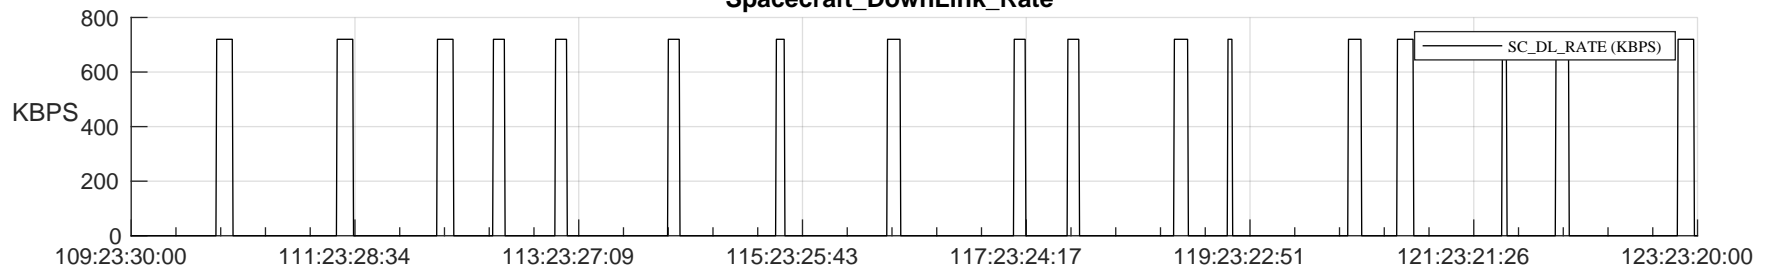

STEREO AHEAD SSR PCT Full Prediction

SWAVES_Percent_Full_Prediction

IMPACT_Percent_Full_Prediction

PLASTIC_Percent_Full_Prediction

Spacecraft_DownLink_Rate

Ground Time (2023:109:23:30:00.000 -2023:123:23:20:00.000)