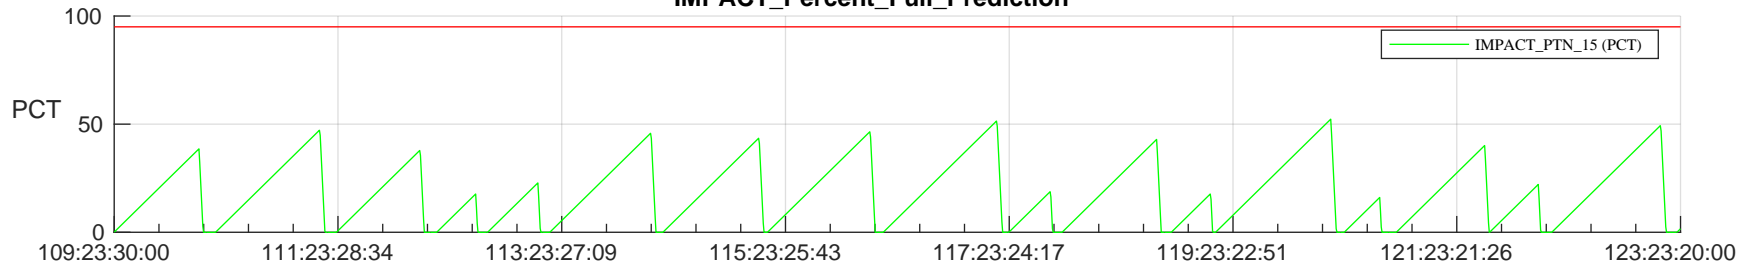

STEREO AHEAD SSR PCT Full Prediction

SWAVES_Percent_Full_Prediction

IMPACT_Percent_Full_Prediction

PLASTIC_Percent_Full_Prediction

Spacecraft_DownLink_Rate

Ground Time (2023:109:23:30:00.000 -2023:123:23:20:00.000)