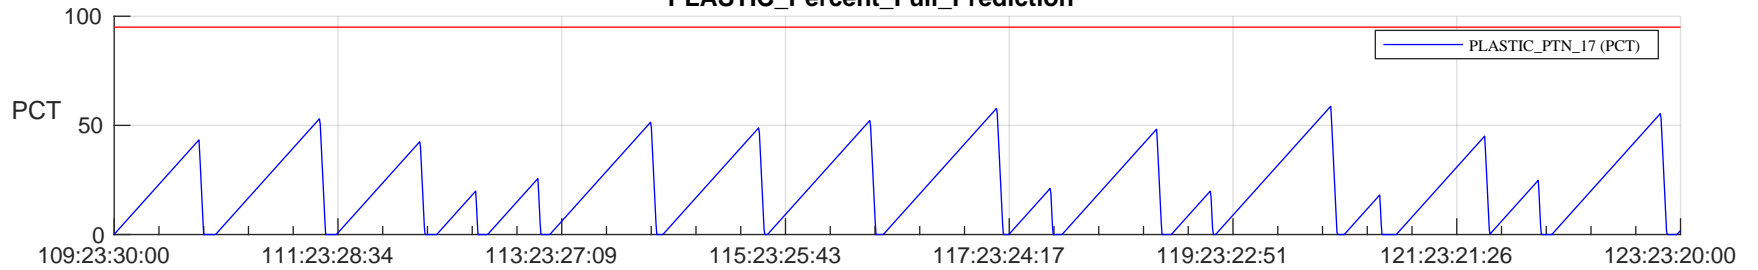

STEREO AHEAD SSR PCT Full Prediction

SWAVES_Percent_Full_Prediction

IMPACT_Percent_Full_Prediction

PLASTIC_Percent_Full_Prediction

Spacecraft_DownLink_Rate

Ground Time (2023:109:23:30:00.000 -2023:123:23:20:00.000)