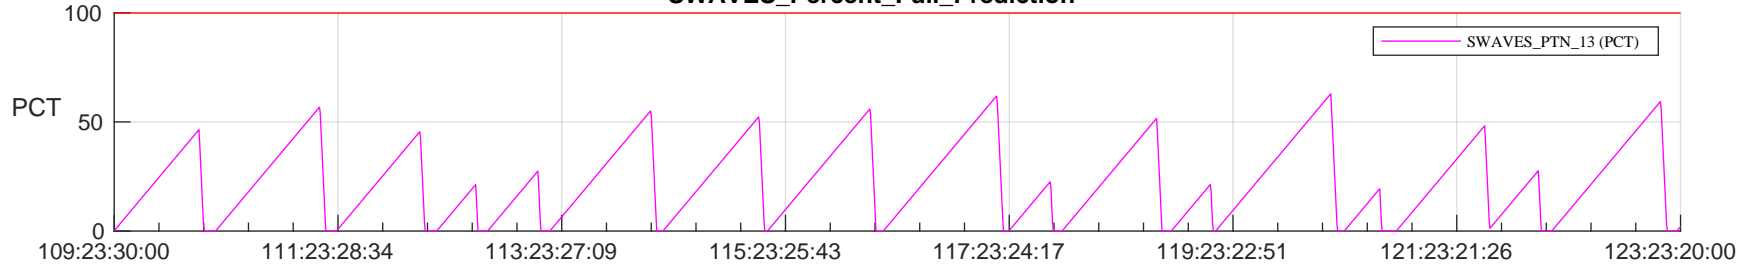

STEREO AHEAD SSR PCT Full Prediction

SWAVES_Percent_Full_Prediction

IMPACT_Percent_Full_Prediction

PLASTIC_Percent_Full_Prediction

Spacecraft_DownLink_Rate

Ground Time (2023:109:23:30:00.000 -2023:123:23:20:00.000)