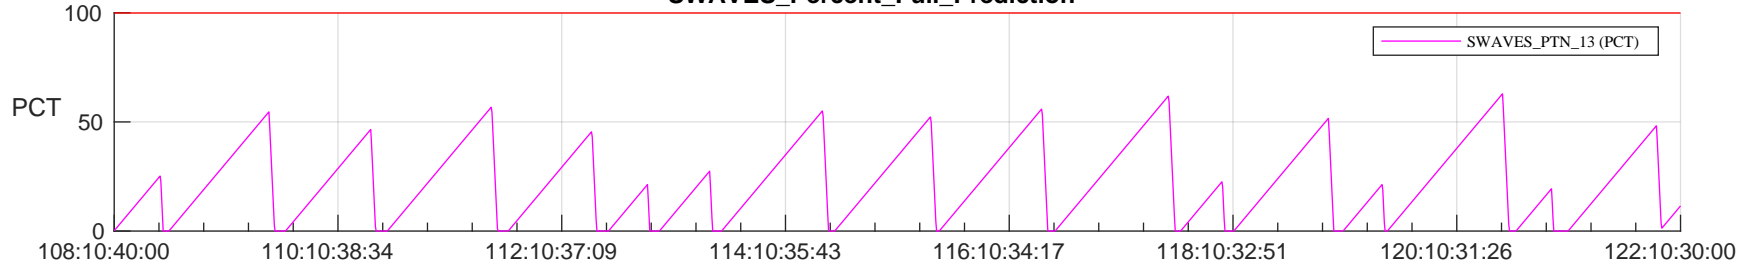

# STEREO AHEAD SSR PCT Full Prediction

## SWAVES\_Percent\_Full\_Prediction

## Spacecraft\_DownLink\_Rate

Ground Time (2023:108:10:40:00.000 -2023:122:10:30:00.000)