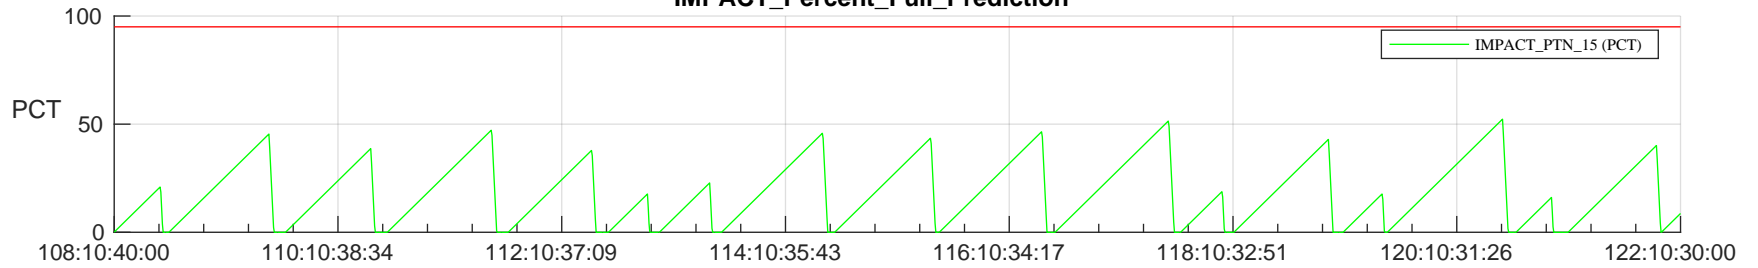

IMPACT_Percent_Full_Prediction