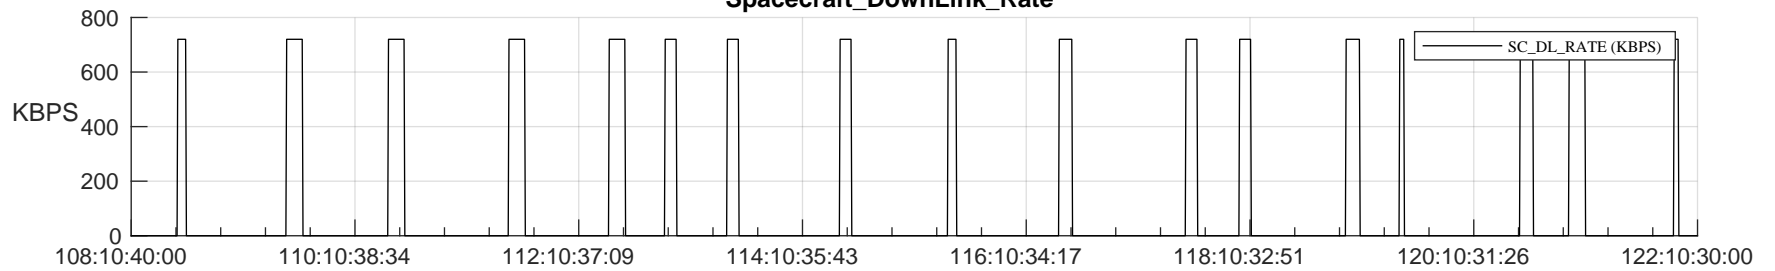

## SWAVES\_Percent\_Full\_Prediction

## Spacecraft\_DownLink\_Rate

Ground Time (2023:108:10:40:00.000 -2023:122:10:30:00.000)