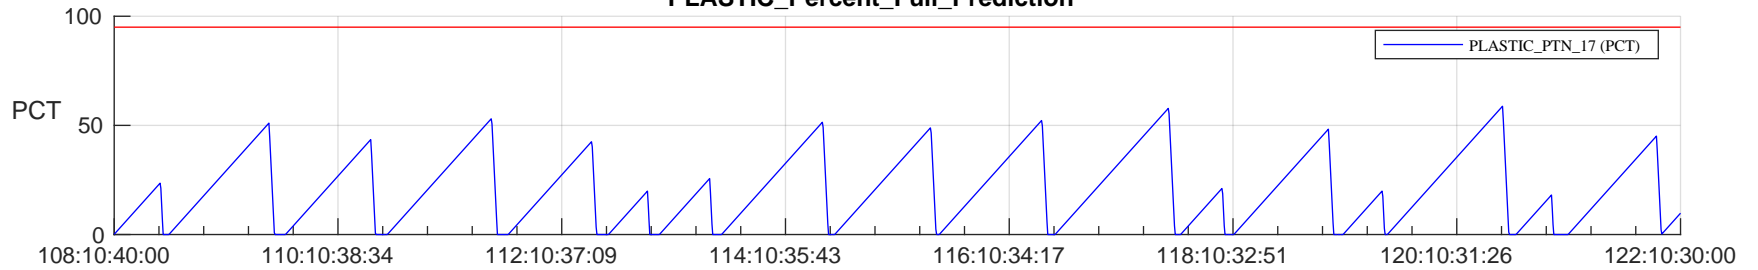

# STEREO AHEAD SSR PCT Full Prediction

## SWAVES\_Percent\_Full\_Prediction

## Spacecraft\_DownLink\_Rate

Ground Time (2023:108:10:40:00.000 -2023:122:10:30:00.000)