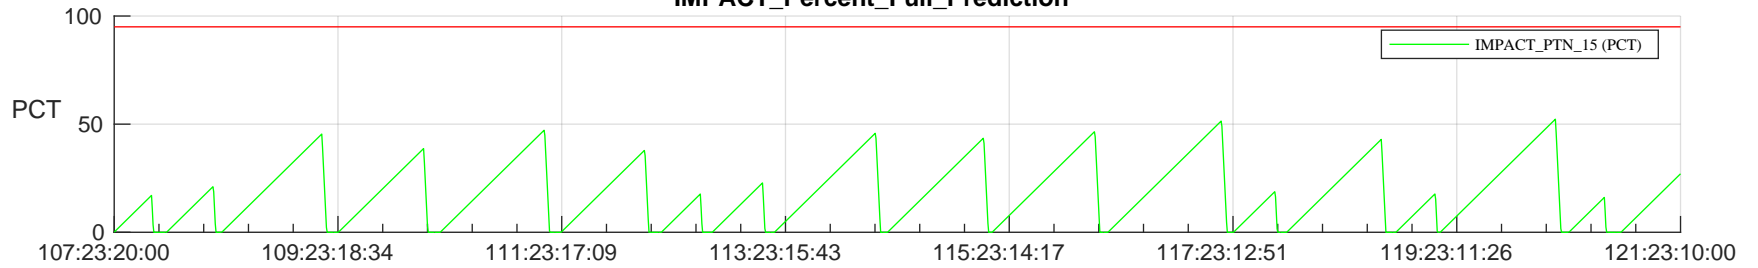

IMPACT_Percent_Full_Prediction