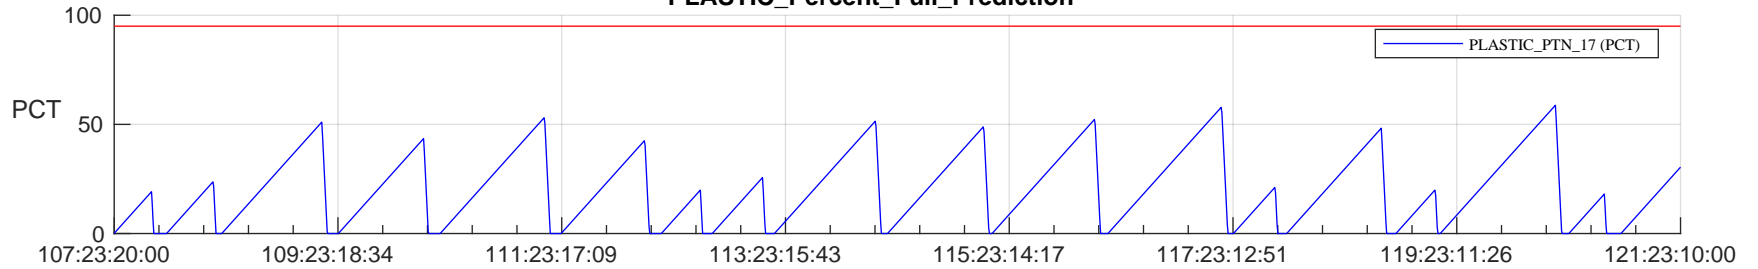

PLASTIC_Percent_Full_Prediction