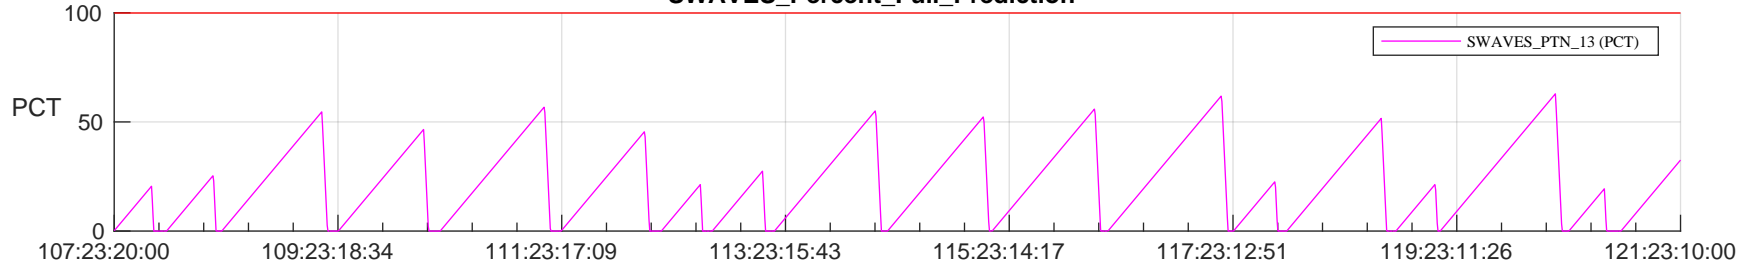

# STEREO AHEAD SSR PCT Full Prediction

## SWAVES\_Percent\_Full\_Prediction

## Spacecraft\_DownLink\_Rate

Ground Time (2023:107:23:20:00.000 -2023:121:23:10:00.000)