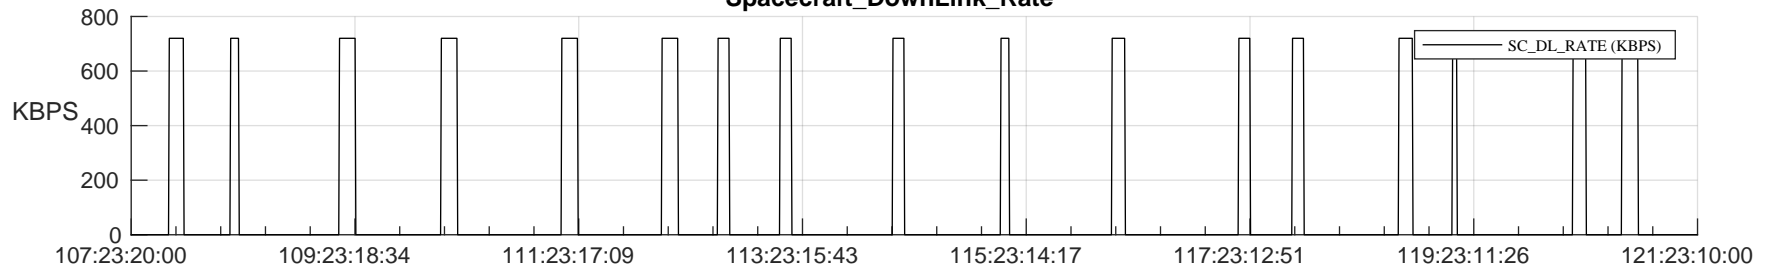

## SWAVES\_Percent\_Full\_Prediction

## Spacecraft\_DownLink\_Rate

Ground Time (2023:107:23:20:00.000 -2023:121:23:10:00.000)