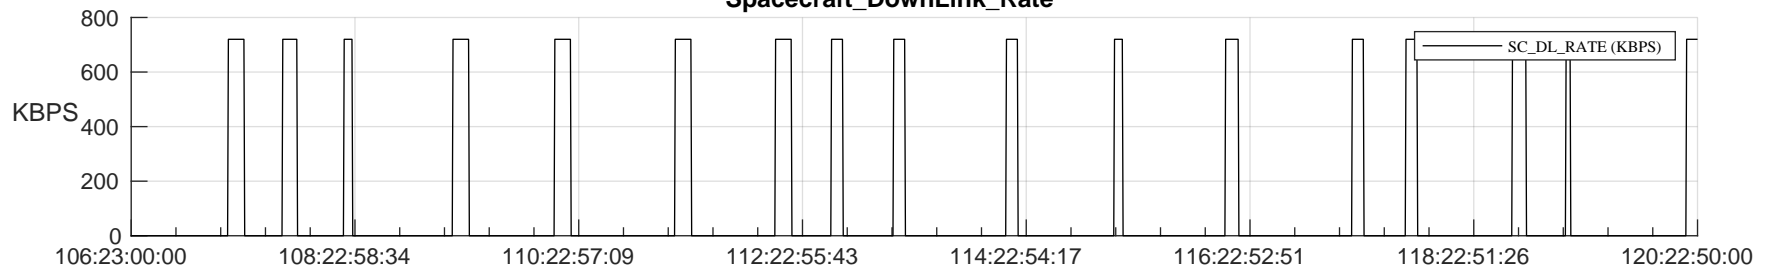

STEREO AHEAD SSR PCT Full Prediction

SWAVES_Percent_Full_Prediction

IMPACT_Percent_Full_Prediction

PLASTIC_Percent_Full_Prediction

Spacecraft_DownLink_Rate

Ground Time (2023:106:23:00:00.000 -2023:120:22:50:00.000)