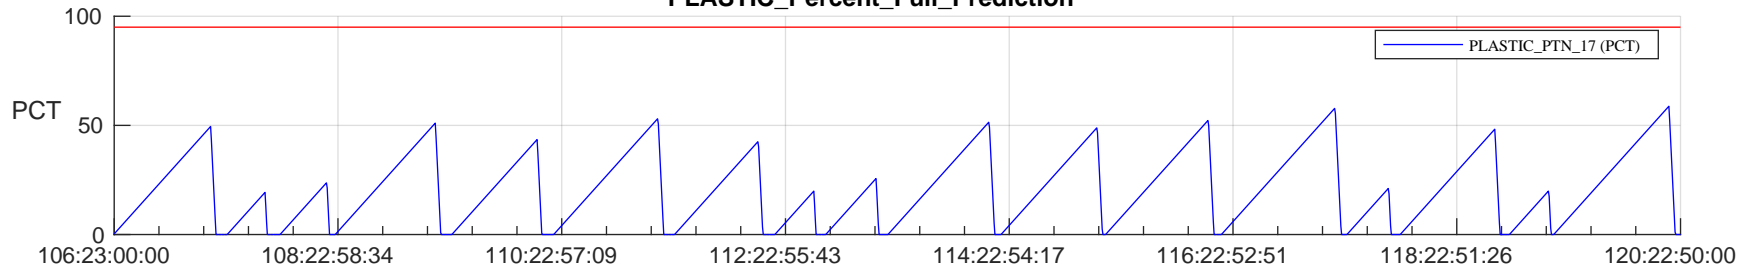

STEREO AHEAD SSR PCT Full Prediction

SWAVES_Percent_Full_Prediction

IMPACT_Percent_Full_Prediction

PLASTIC_Percent_Full_Prediction

Spacecraft_DownLink_Rate

Ground Time (2023:106:23:00:00.000 -2023:120:22:50:00.000)