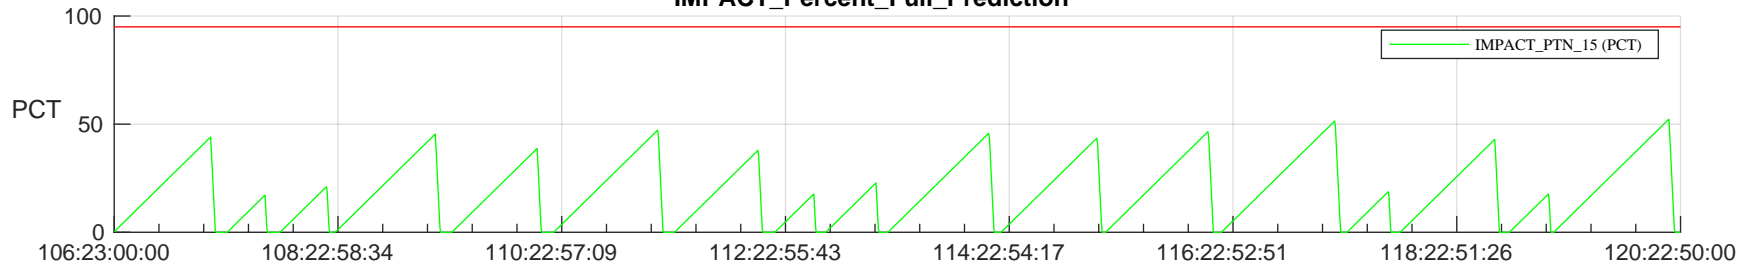

STEREO AHEAD SSR PCT Full Prediction

SWAVES_Percent_Full_Prediction

IMPACT_Percent_Full_Prediction

PLASTIC_Percent_Full_Prediction

Spacecraft_DownLink_Rate

Ground Time (2023:106:23:00:00.000 -2023:120:22:50:00.000)