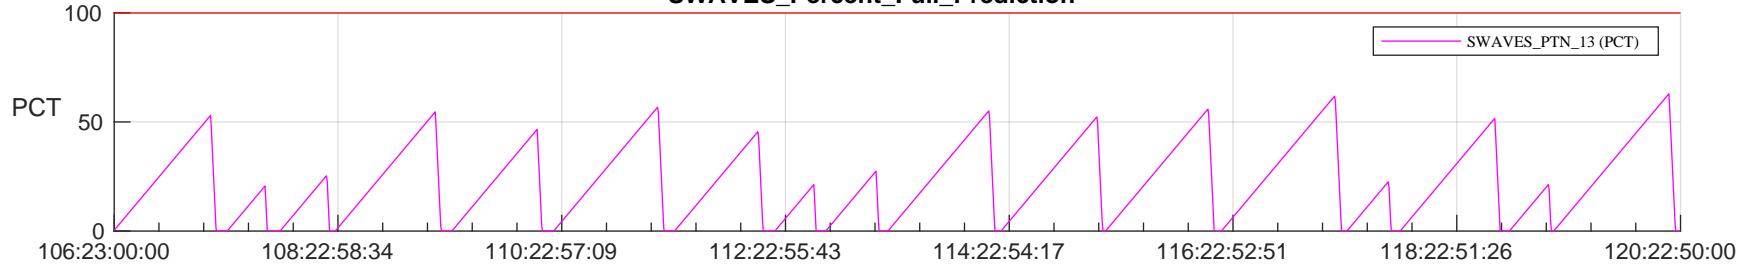

STEREO AHEAD SSR PCT Full Prediction

SWAVES_Percent_Full_Prediction

IMPACT_Percent_Full_Prediction

PLASTIC_Percent_Full_Prediction

Spacecraft_DownLink_Rate

Ground Time (2023:106:23:00:00.000 -2023:120:22:50:00.000)