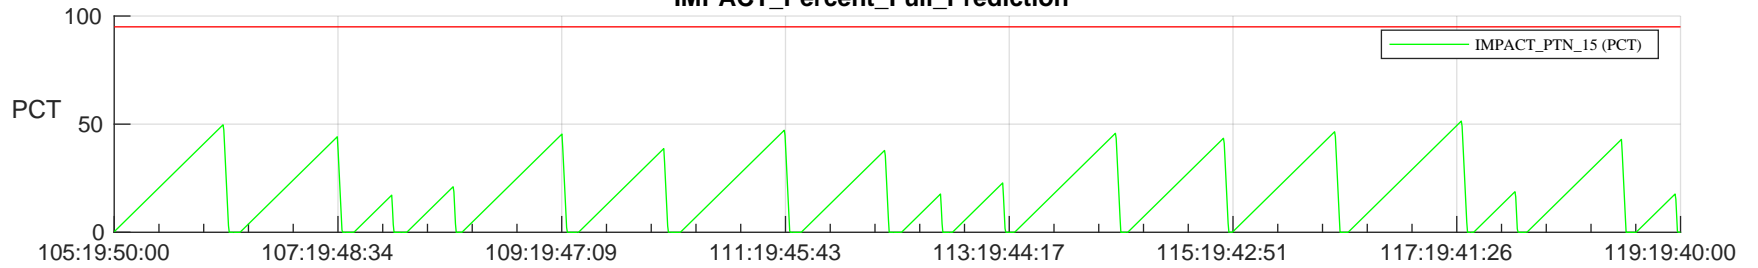

STEREO AHEAD SSR PCT Full Prediction

SWAVES_Percent_Full_Prediction

IMPACT_Percent_Full_Prediction

PLASTIC_Percent_Full_Prediction

Spacecraft_DownLink_Rate