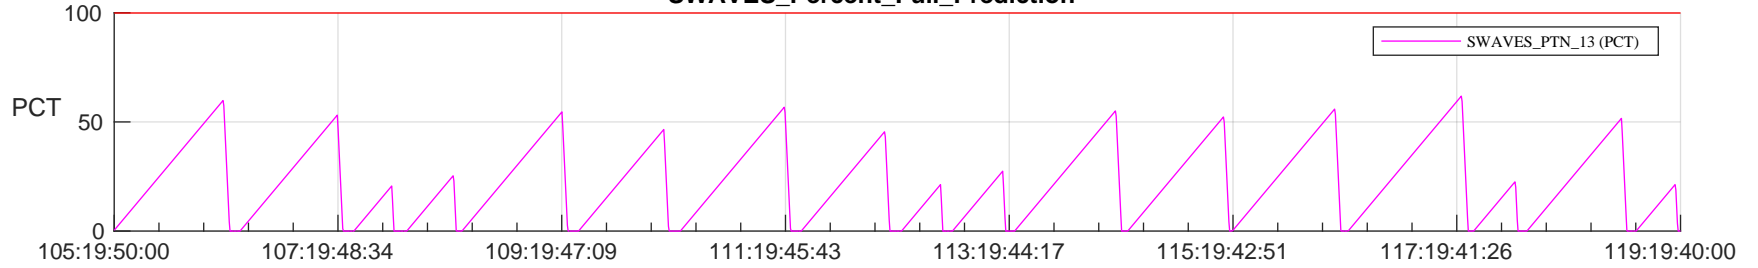

STEREO AHEAD SSR PCT Full Prediction

SWAVES_Percent_Full_Prediction

IMPACT_Percent_Full_Prediction

PLASTIC_Percent_Full_Prediction

Spacecraft_DownLink_Rate