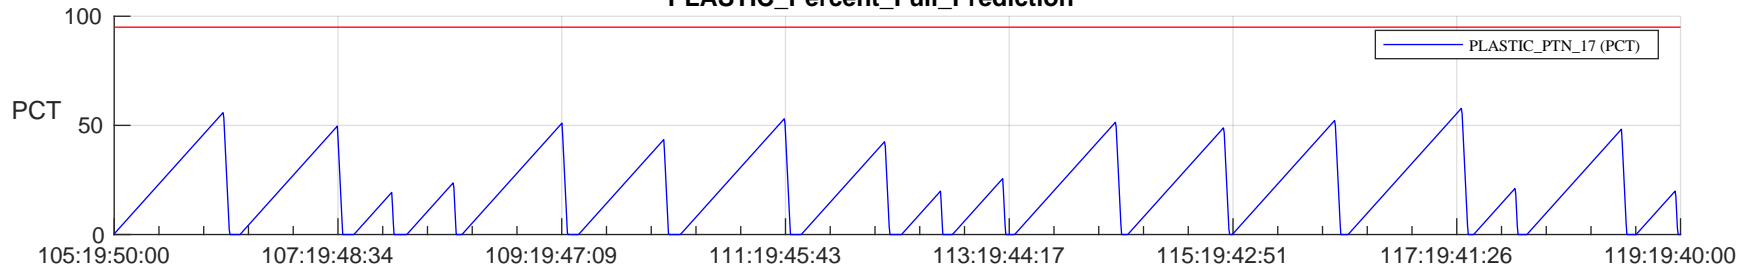

STEREO AHEAD SSR PCT Full Prediction

SWAVES_Percent_Full_Prediction

IMPACT_Percent_Full_Prediction

PLASTIC_Percent_Full_Prediction

Spacecraft_DownLink_Rate