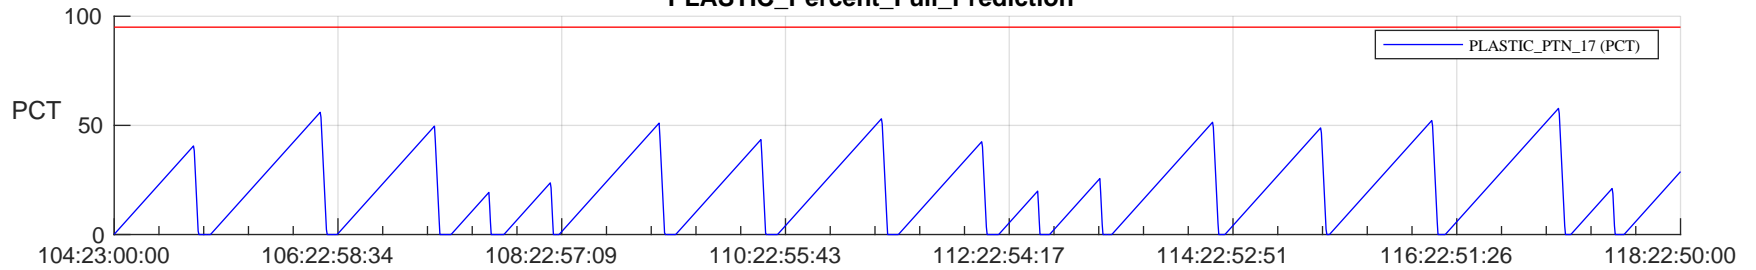

PLASTIC_Percent_Full_Prediction