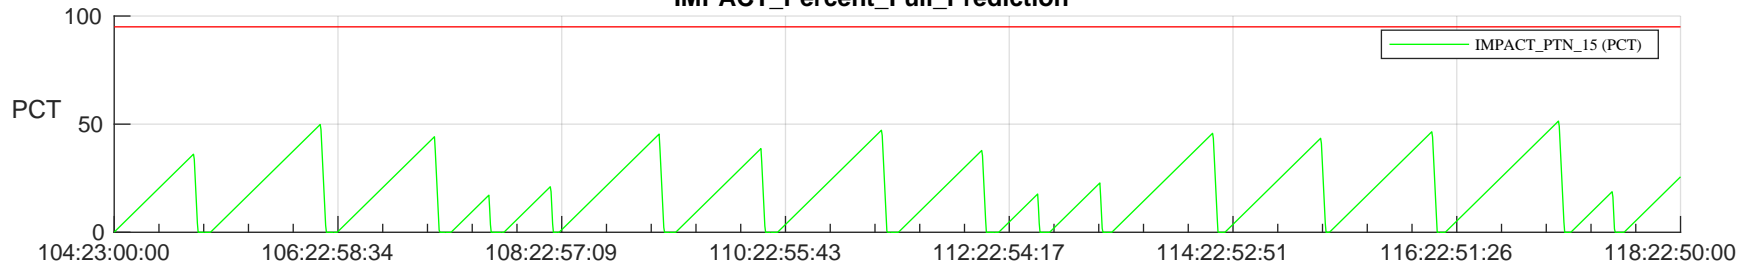

IMPACT_Percent_Full_Prediction