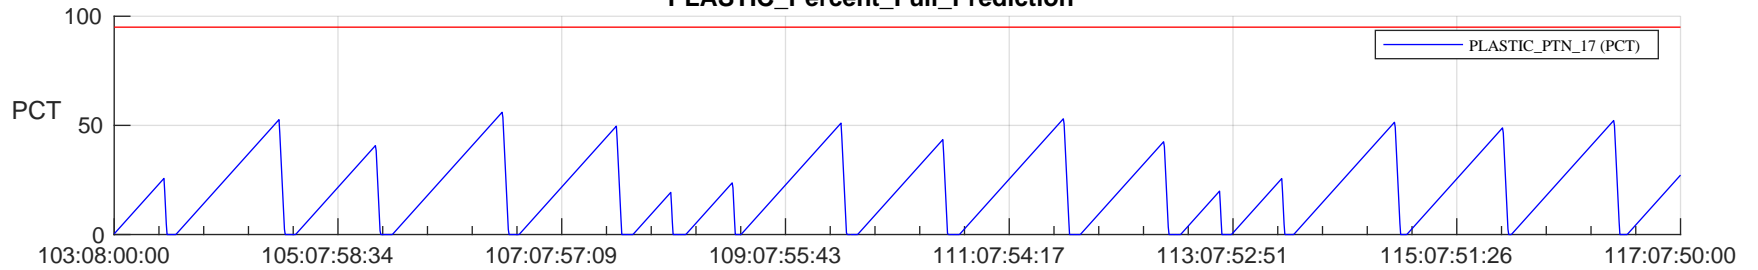

PLASTIC_Percent_Full_Prediction