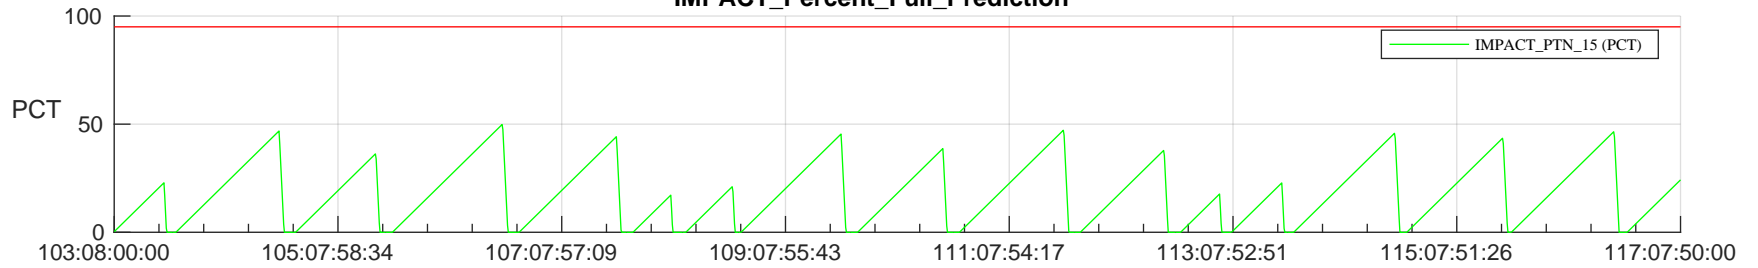

IMPACT_Percent_Full_Prediction