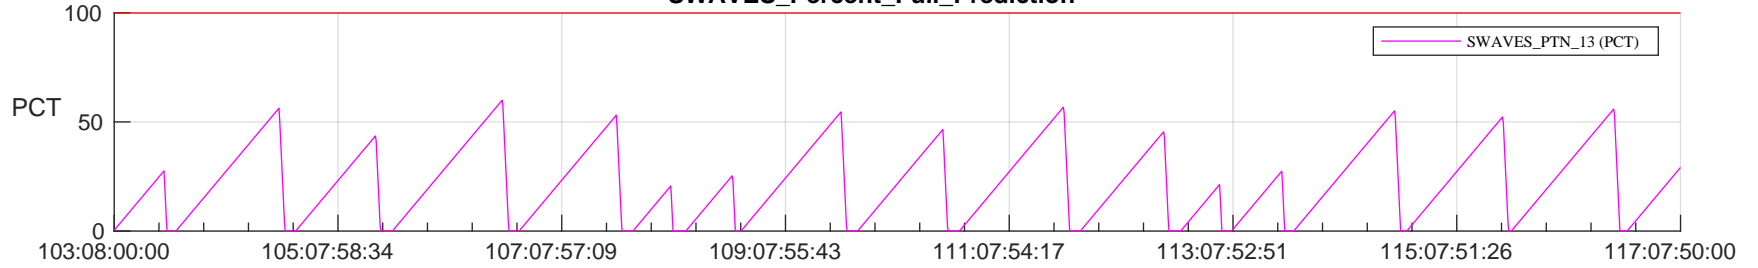

# STEREO AHEAD SSR PCT Full Prediction

## SWAVES\_Percent\_Full\_Prediction