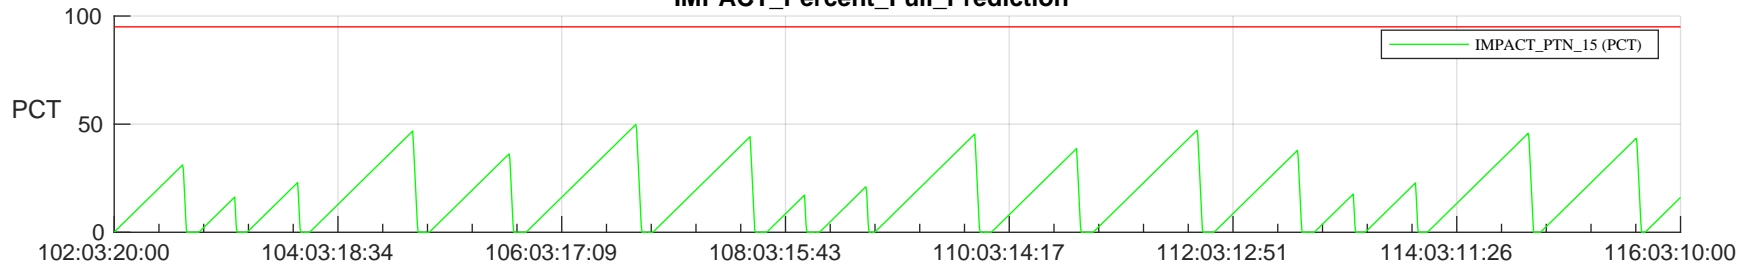

STEREO AHEAD SSR PCT Full Prediction

SWAVES_Percent_Full_Prediction

IMPACT_Percent_Full_Prediction

PLASTIC_Percent_Full_Prediction

Spacecraft_DownLink_Rate