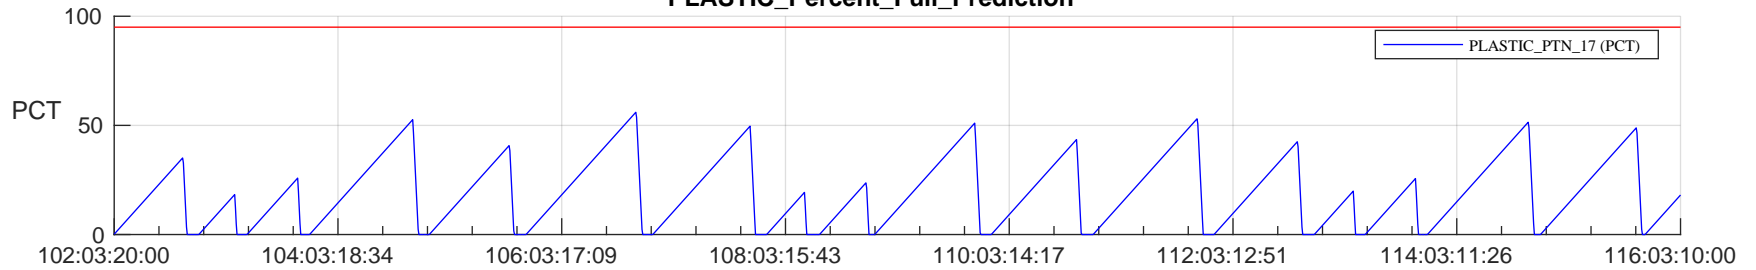

STEREO AHEAD SSR PCT Full Prediction

SWAVES_Percent_Full_Prediction

IMPACT_Percent_Full_Prediction

PLASTIC_Percent_Full_Prediction

Spacecraft_DownLink_Rate