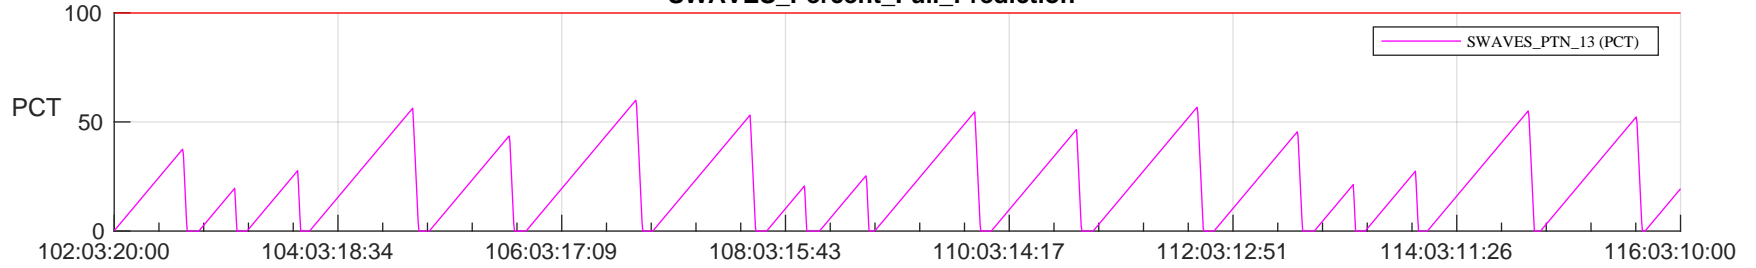

STEREO AHEAD SSR PCT Full Prediction

SWAVES_Percent_Full_Prediction

IMPACT_Percent_Full_Prediction

PLASTIC_Percent_Full_Prediction

Spacecraft_DownLink_Rate