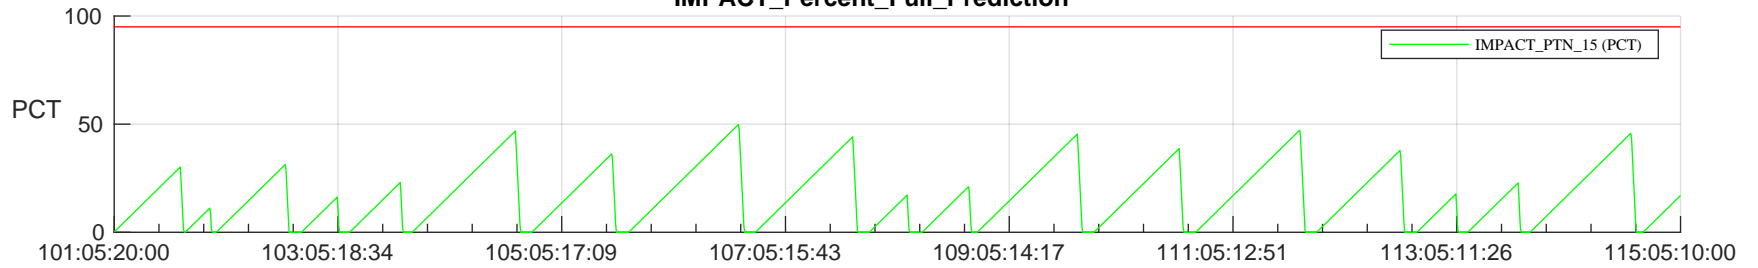

STEREO AHEAD SSR PCT Full Prediction

SWAVES_Percent_Full_Prediction

IMPACT_Percent_Full_Prediction

PLASTIC_Percent_Full_Prediction

Spacecraft_DownLink_Rate