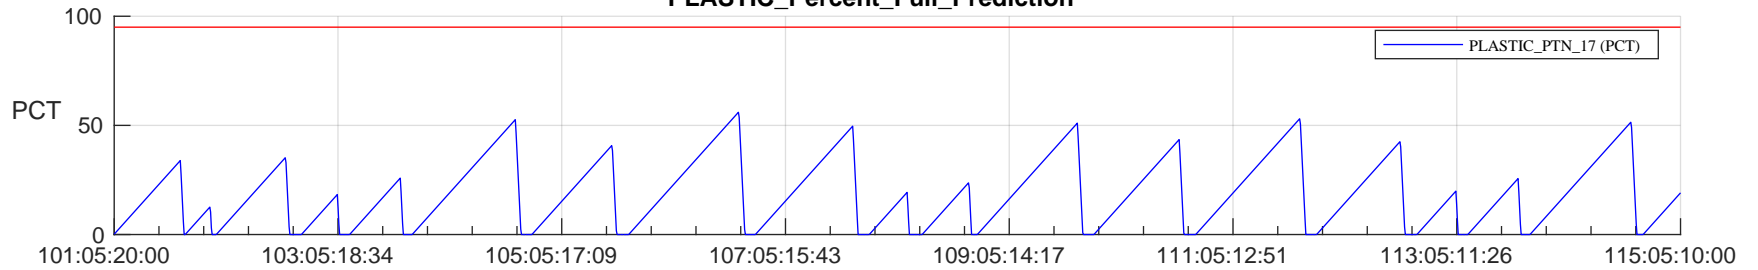

STEREO AHEAD SSR PCT Full Prediction

SWAVES_Percent_Full_Prediction

IMPACT_Percent_Full_Prediction

PLASTIC_Percent_Full_Prediction

Spacecraft_DownLink_Rate