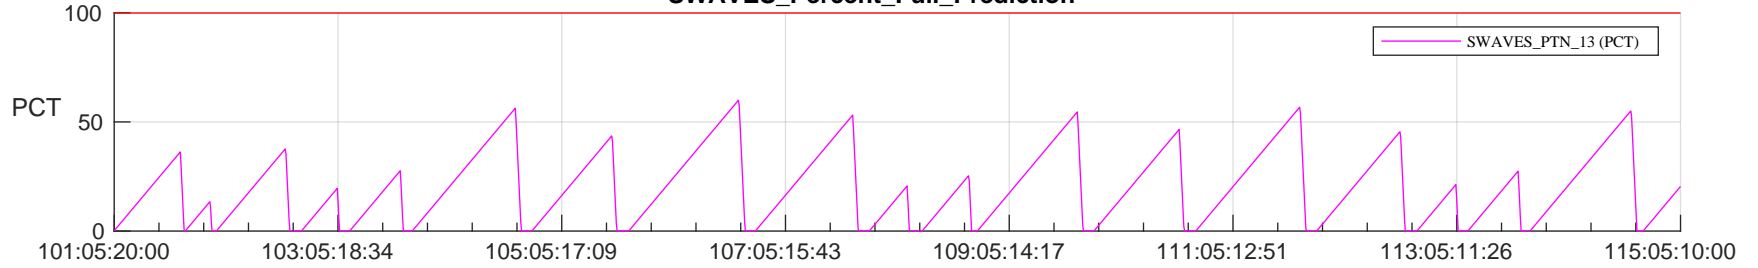

STEREO AHEAD SSR PCT Full Prediction

SWAVES_Percent_Full_Prediction

IMPACT_Percent_Full_Prediction

PLASTIC_Percent_Full_Prediction

Spacecraft_DownLink_Rate