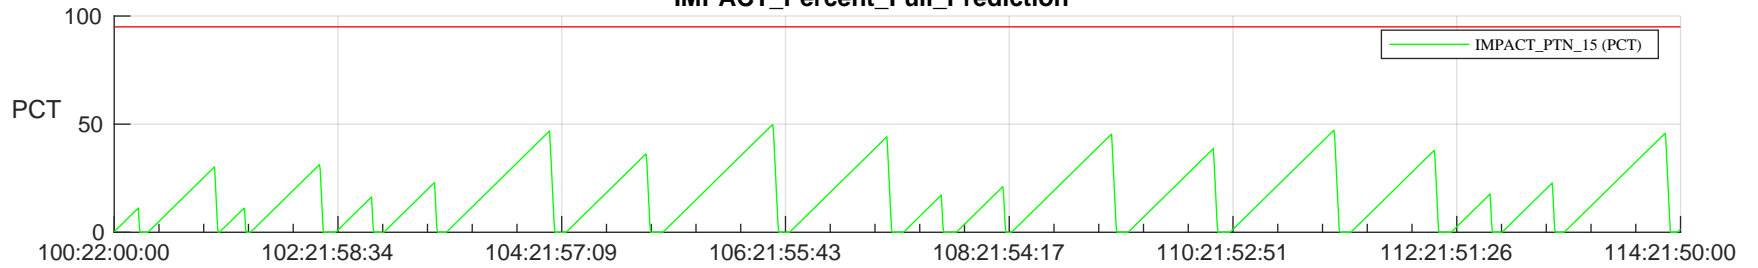

IMPACT_Percent_Full_Prediction