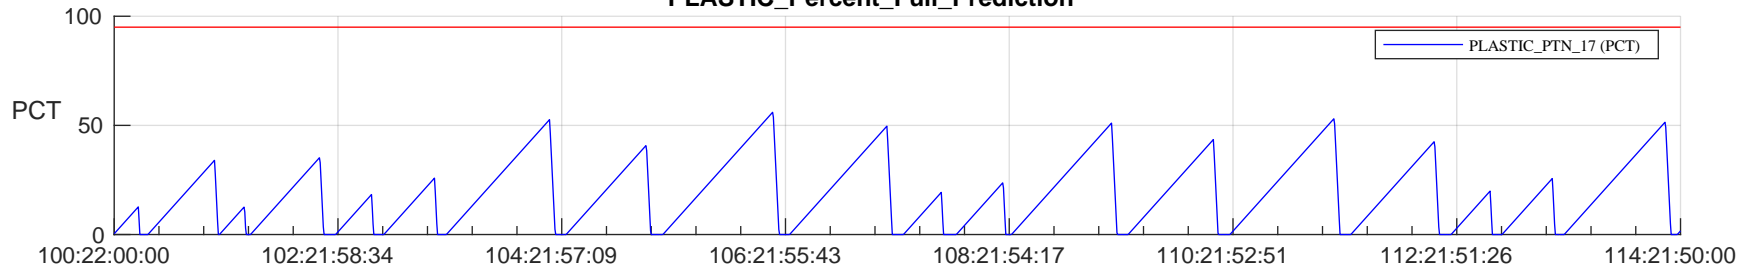

PLASTIC_Percent_Full_Prediction