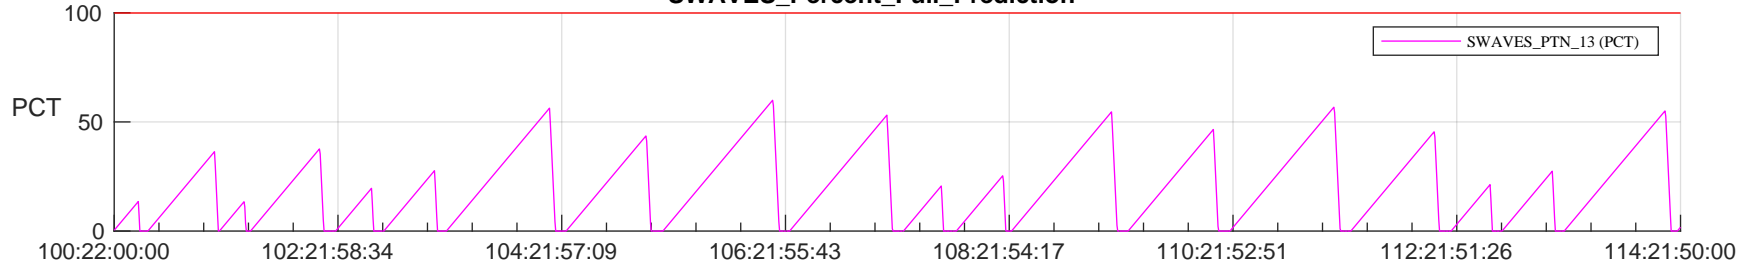

# STEREO AHEAD SSR PCT Full Prediction

## SWAVES\_Percent\_Full\_Prediction