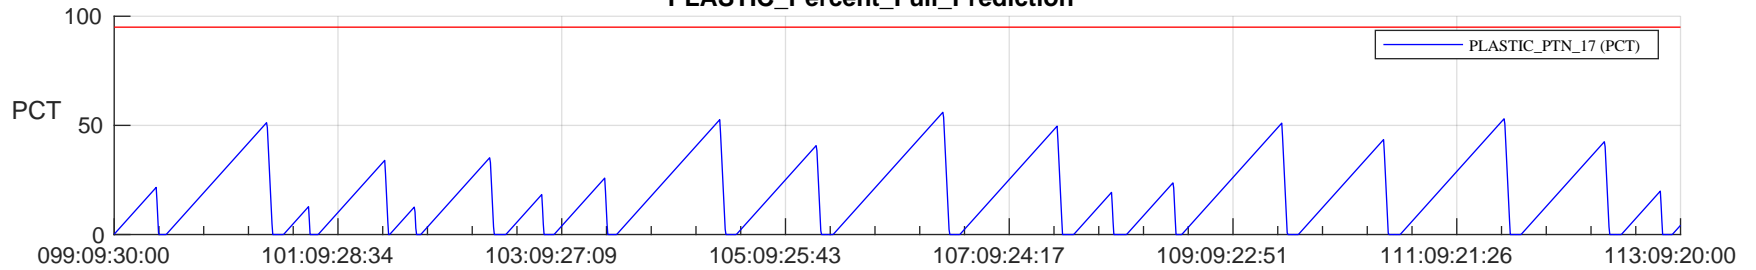

STEREO AHEAD SSR PCT Full Prediction

SWAVES_Percent_Full_Prediction

IMPACT_Percent_Full_Prediction

PLASTIC_Percent_Full_Prediction

Spacecraft_DownLink_Rate

/disks/d81/project/stereo/mops/assessment/ahead/automation/output/engdump/yesterdaily/ahead_ssr_predict_2023_099.csv