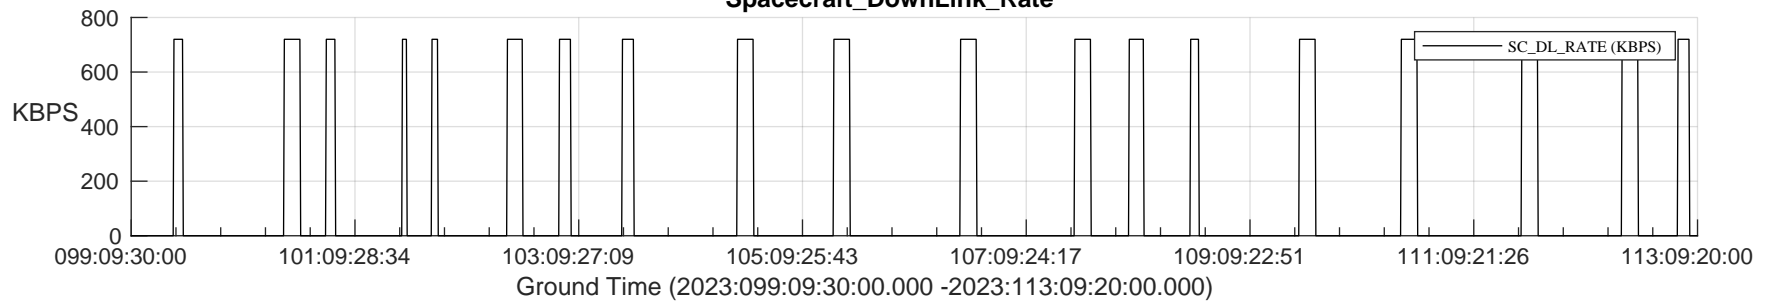

STEREO AHEAD SSR PCT Full Prediction

SWAVES_Percent_Full_Prediction

IMPACT_Percent_Full_Prediction

PLASTIC_Percent_Full_Prediction

Spacecraft_DownLink_Rate

/disks/d81/project/stereo/mops/assessment/ahead/automation/output/engdump/yesterdaily/ahead_ssr_predict_2023_099.csv