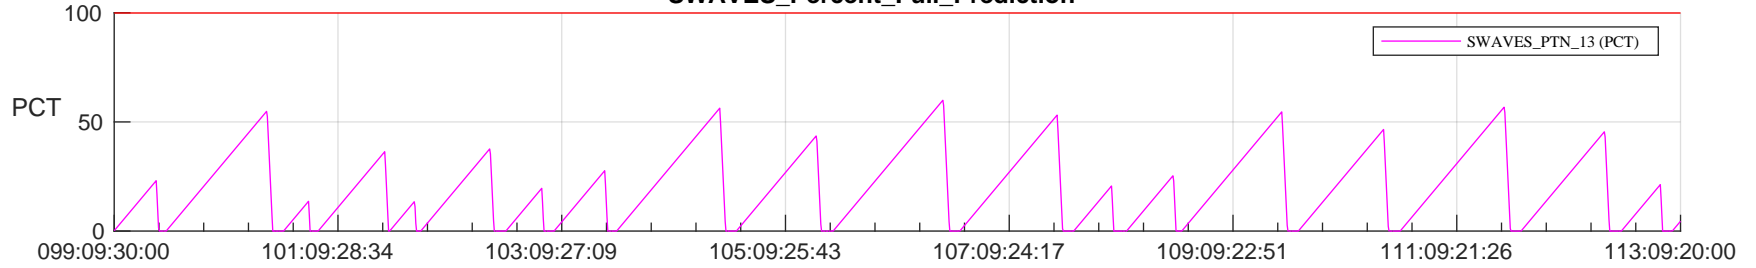

STEREO AHEAD SSR PCT Full Prediction

SWAVES_Percent_Full_Prediction

IMPACT_Percent_Full_Prediction

PLASTIC_Percent_Full_Prediction

Spacecraft_DownLink_Rate

/disks/d81/project/stereo/mops/assessment/ahead/automation/output/engdump/yesterdaily/ahead_ssr_predict_2023_099.csv