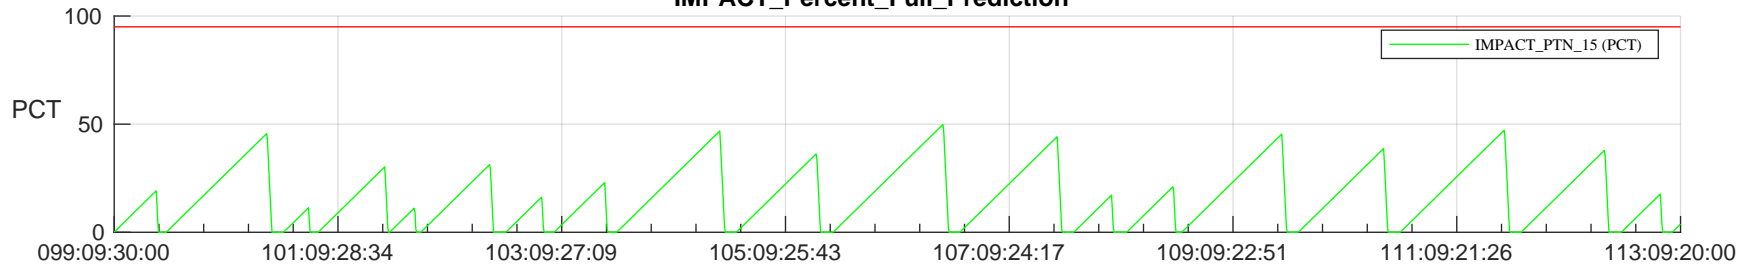

STEREO AHEAD SSR PCT Full Prediction

SWAVES_Percent_Full_Prediction

IMPACT_Percent_Full_Prediction

PLASTIC_Percent_Full_Prediction

Spacecraft_DownLink_Rate

/disks/d81/project/stereo/mops/assessment/ahead/automation/output/engdump/yesterdaily/ahead_ssr_predict_2023_099.csv