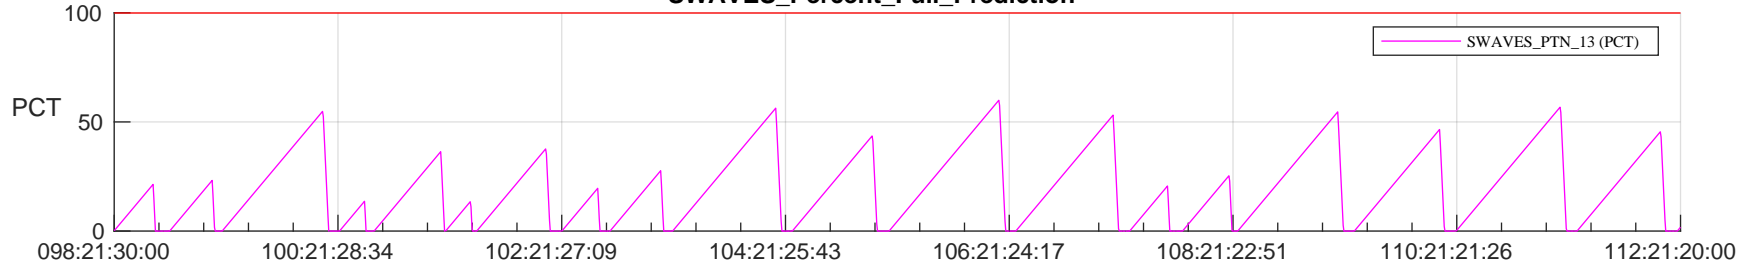

STEREO AHEAD SSR PCT Full Prediction

SWAVES_Percent_Full_Prediction

IMPACT_Percent_Full_Prediction

PLASTIC_Percent_Full_Prediction

Spacecraft_DownLink_Rate

Ground Time (2023:098:21:30:00.000 -2023:112:21:20:00.000)