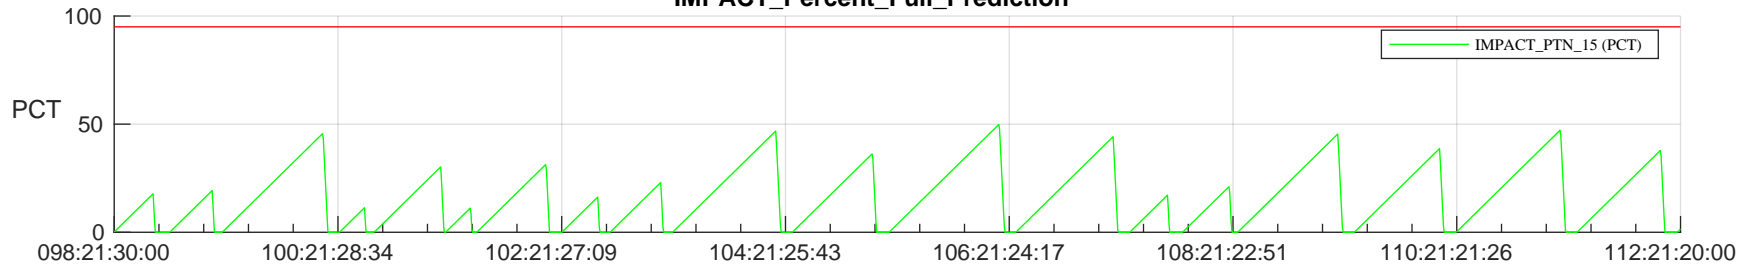

STEREO AHEAD SSR PCT Full Prediction

SWAVES_Percent_Full_Prediction

IMPACT_Percent_Full_Prediction

PLASTIC_Percent_Full_Prediction

Spacecraft_DownLink_Rate

Ground Time (2023:098:21:30:00.000 -2023:112:21:20:00.000)