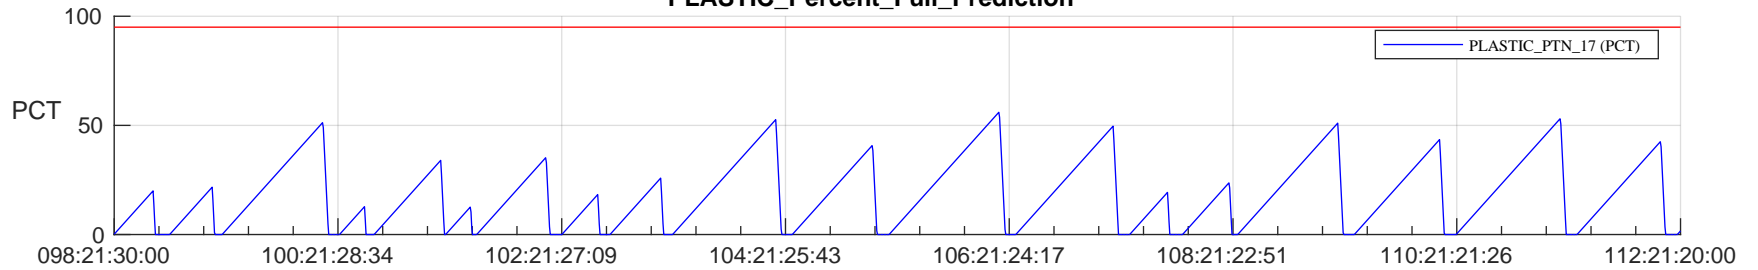

STEREO AHEAD SSR PCT Full Prediction

SWAVES_Percent_Full_Prediction

IMPACT_Percent_Full_Prediction

PLASTIC_Percent_Full_Prediction

Spacecraft_DownLink_Rate

Ground Time (2023:098:21:30:00.000 -2023:112:21:20:00.000)