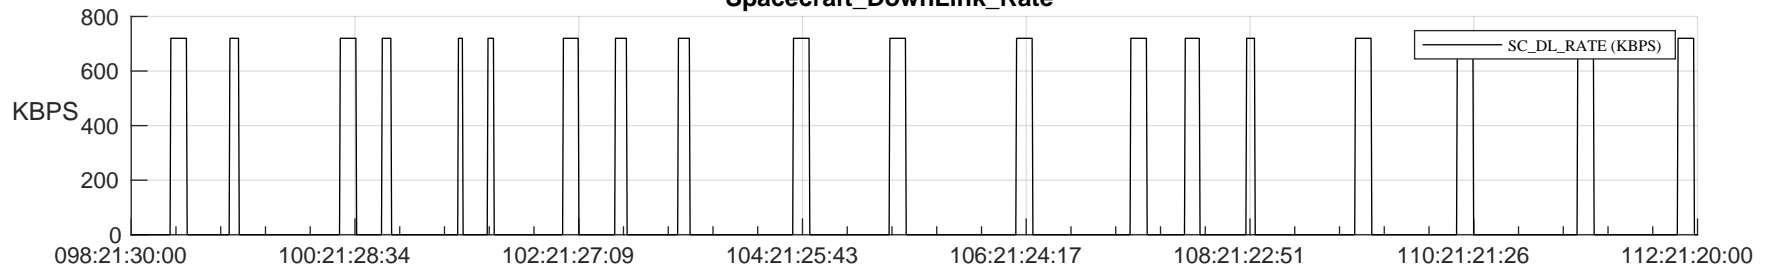

STEREO AHEAD SSR PCT Full Prediction

SWAVES_Percent_Full_Prediction

IMPACT_Percent_Full_Prediction

PLASTIC_Percent_Full_Prediction

Spacecraft_DownLink_Rate

Ground Time (2023:098:21:30:00.000 -2023:112:21:20:00.000)