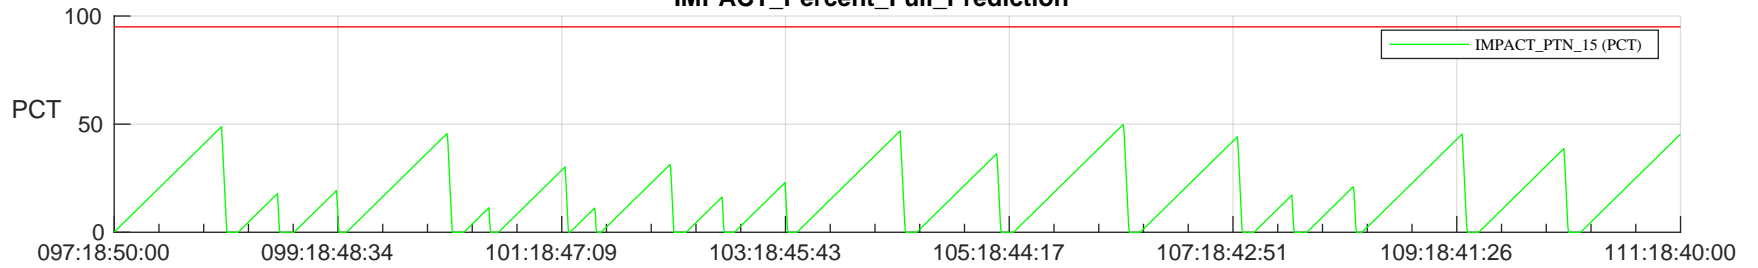

IMPACT_Percent_Full_Prediction