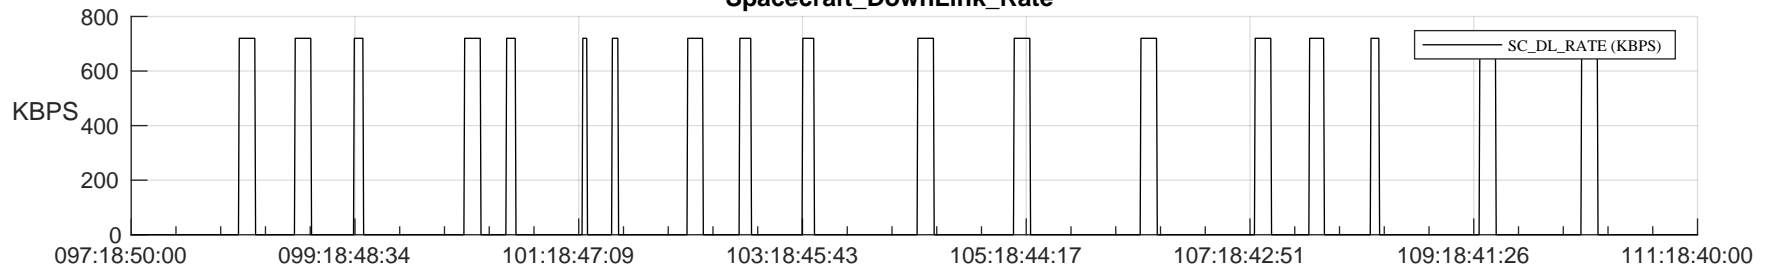

## SWAVES\_Percent\_Full\_Prediction

## Spacecraft\_DownLink\_Rate

Ground Time (2023:097:18:50:00.000 -2023:111:18:40:00.000)