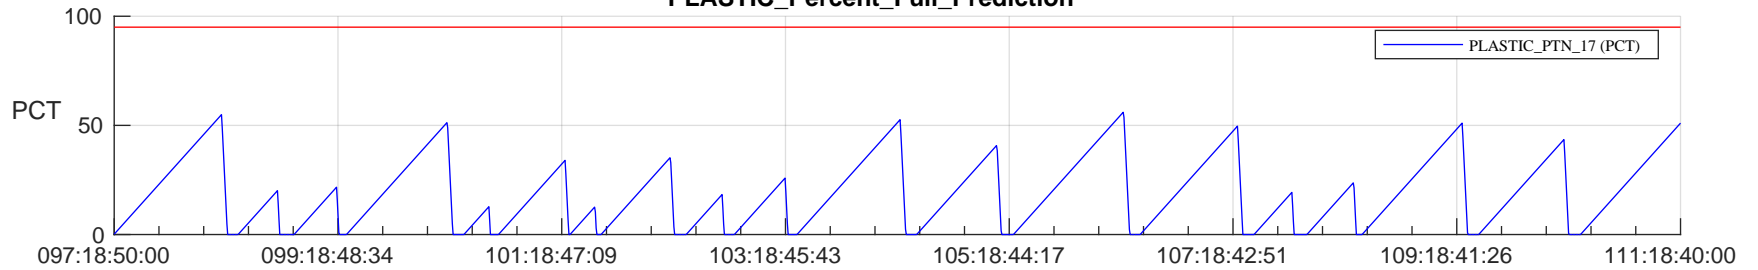

## SWAVES\_Percent\_Full\_Prediction

## Spacecraft\_DownLink\_Rate

Ground Time (2023:097:18:50:00.000 -2023:111:18:40:00.000)