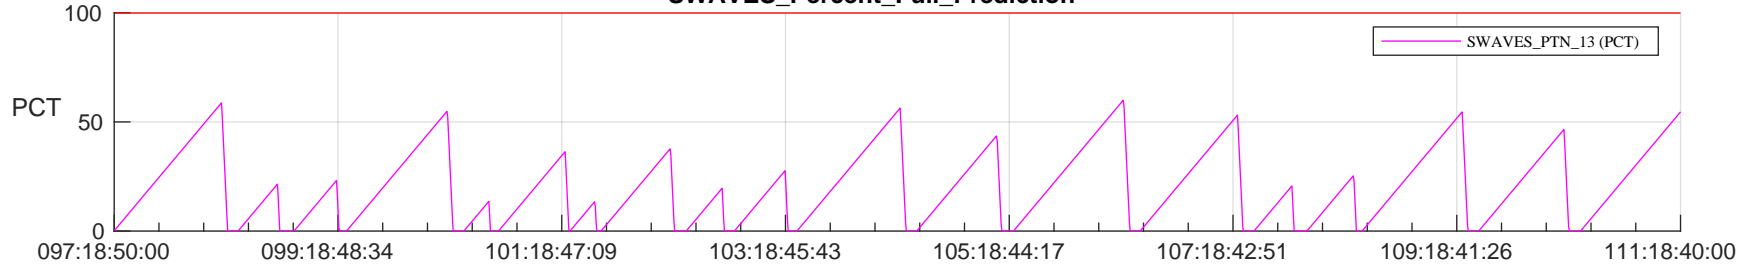

## SWAVES\_Percent\_Full\_Prediction

## Spacecraft\_DownLink\_Rate

Ground Time (2023:097:18:50:00.000 -2023:111:18:40:00.000)