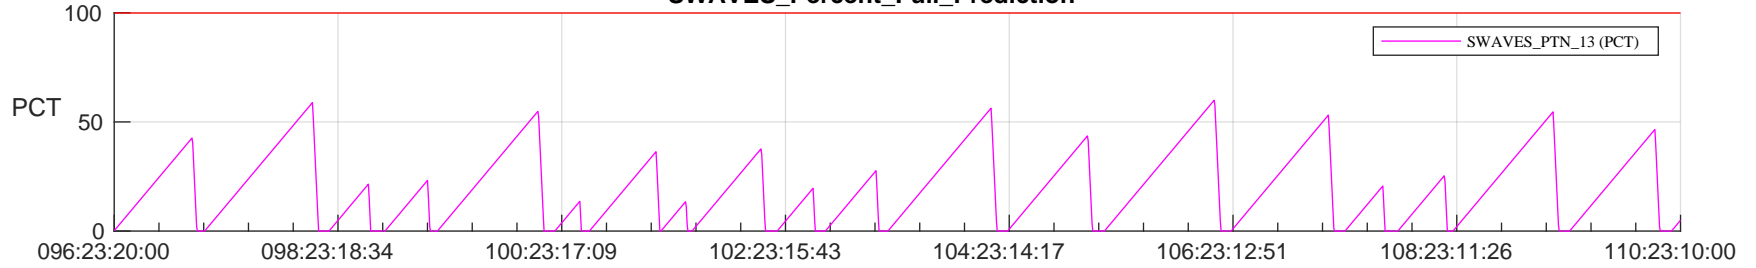

STEREO AHEAD SSR PCT Full Prediction

SWAVES_Percent_Full_Prediction

IMPACT_Percent_Full_Prediction

PLASTIC_Percent_Full_Prediction

Spacecraft_DownLink_Rate