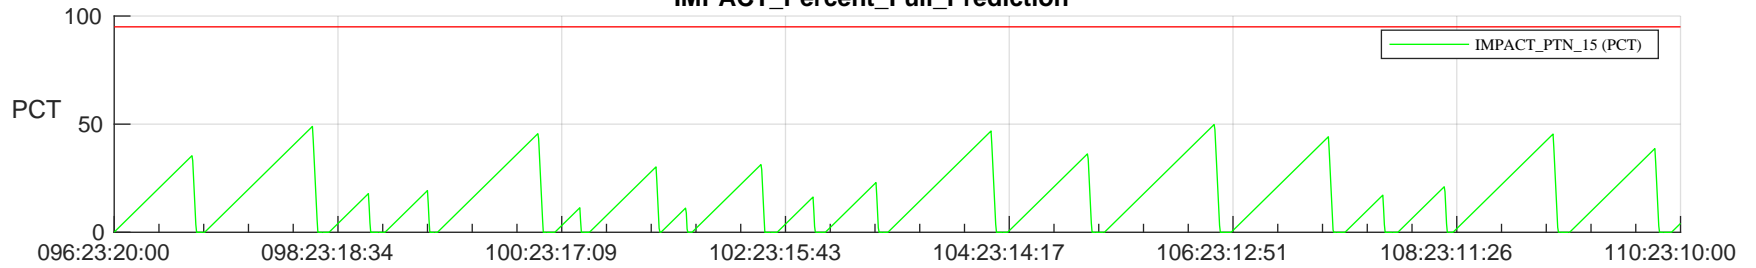

STEREO AHEAD SSR PCT Full Prediction

SWAVES_Percent_Full_Prediction

IMPACT_Percent_Full_Prediction

PLASTIC_Percent_Full_Prediction

Spacecraft_DownLink_Rate