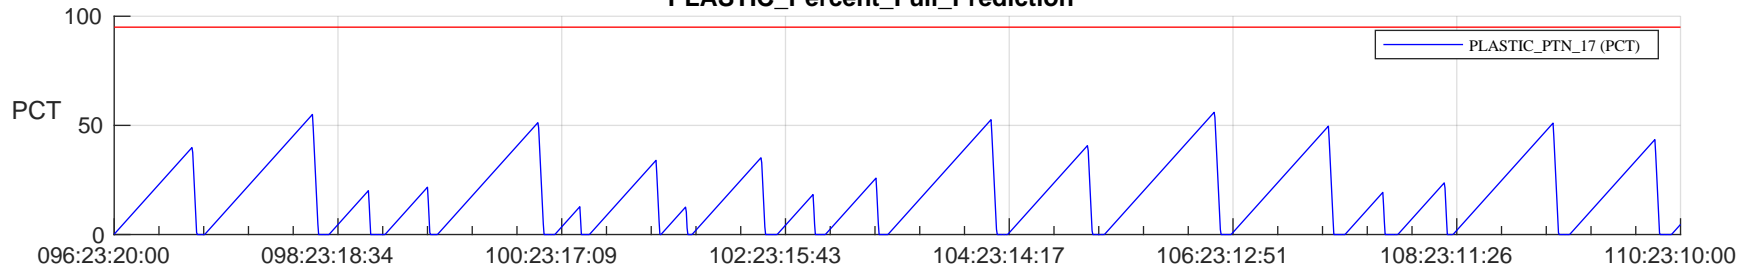

STEREO AHEAD SSR PCT Full Prediction

SWAVES_Percent_Full_Prediction

IMPACT_Percent_Full_Prediction

PLASTIC_Percent_Full_Prediction

Spacecraft_DownLink_Rate