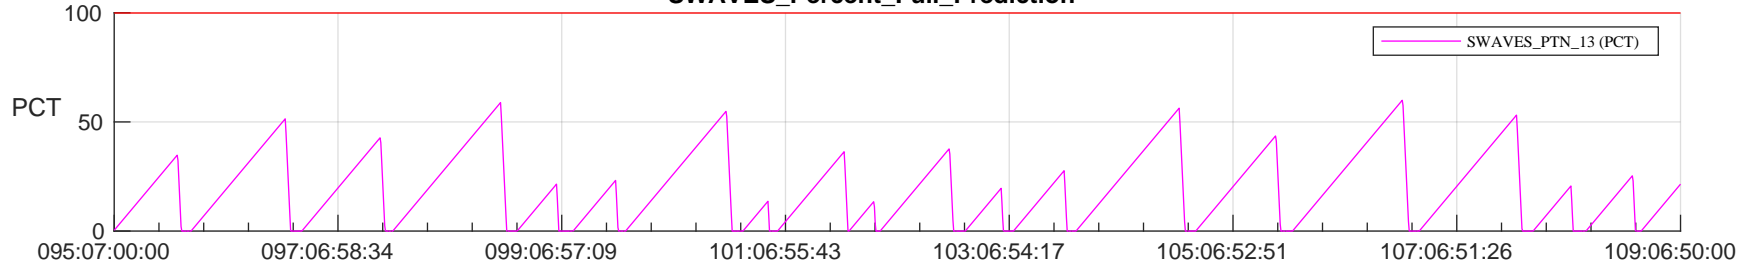

STEREO AHEAD SSR PCT Full Prediction

SWAVES_Percent_Full_Prediction

IMPACT_Percent_Full_Prediction

PLASTIC_Percent_Full_Prediction

Spacecraft_DownLink_Rate

Ground Time (2023:095:07:00:00.000 -2023:109:06:50:00.000)