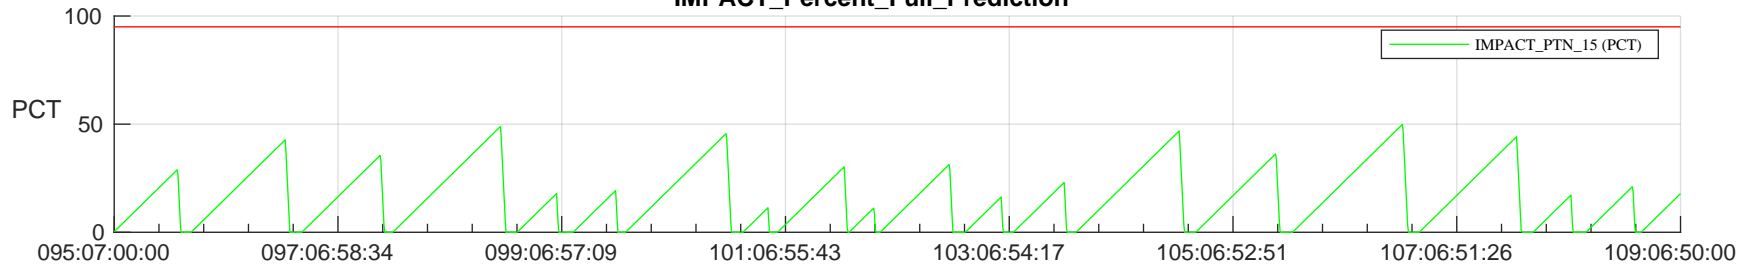

STEREO AHEAD SSR PCT Full Prediction

SWAVES_Percent_Full_Prediction

IMPACT_Percent_Full_Prediction

PLASTIC_Percent_Full_Prediction

Spacecraft_DownLink_Rate

Ground Time (2023:095:07:00:00.000 -2023:109:06:50:00.000)