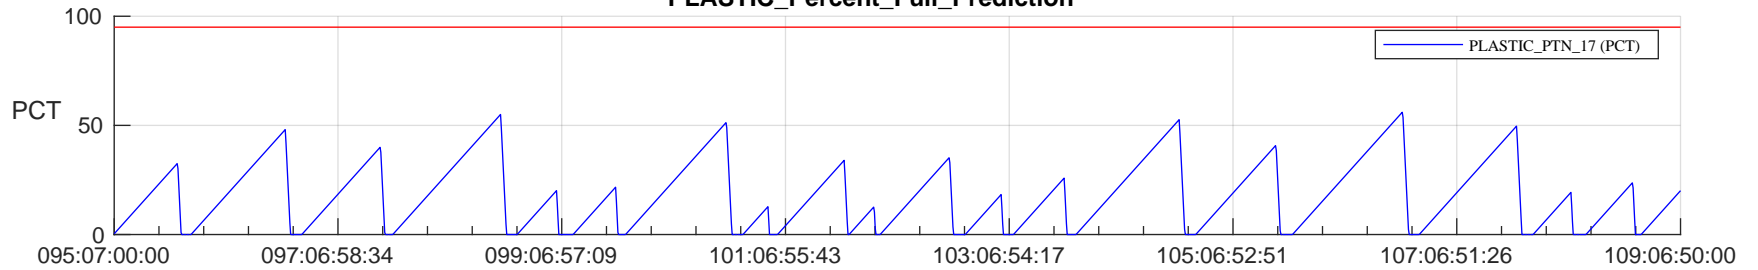

STEREO AHEAD SSR PCT Full Prediction

SWAVES_Percent_Full_Prediction

IMPACT_Percent_Full_Prediction

PLASTIC_Percent_Full_Prediction

Spacecraft_DownLink_Rate

Ground Time (2023:095:07:00:00.000 -2023:109:06:50:00.000)