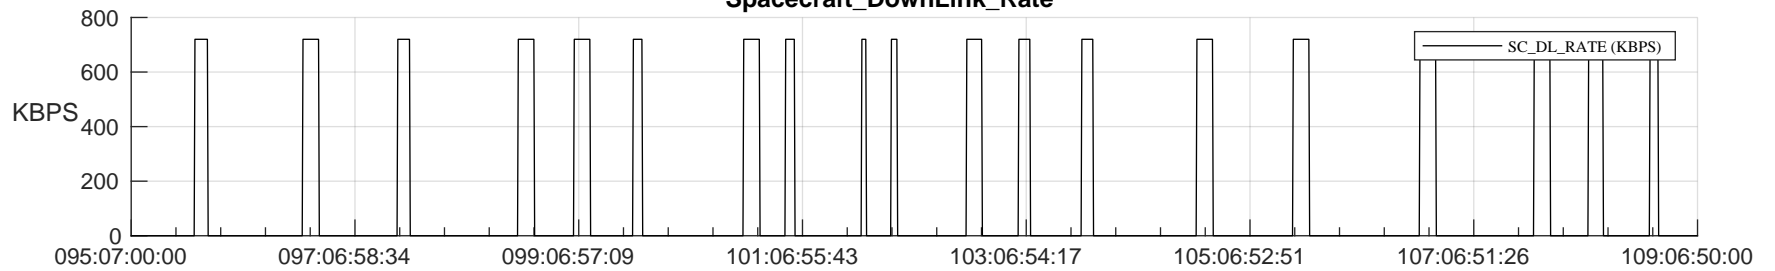

STEREO AHEAD SSR PCT Full Prediction

SWAVES_Percent_Full_Prediction

IMPACT_Percent_Full_Prediction

PLASTIC_Percent_Full_Prediction

Spacecraft_DownLink_Rate

Ground Time (2023:095:07:00:00.000 -2023:109:06:50:00.000)