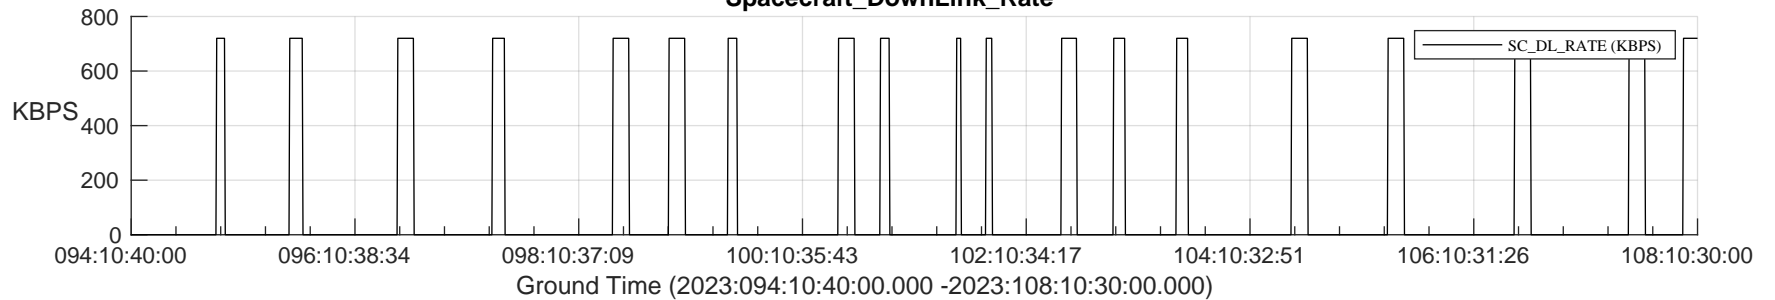

## Spacecraft\_DownLink\_Rate

Ground Time (2023:094:10:40:00.000 -2023:108:10:30:00.000)

/disks/d81/project/stereo/mops/assessment/ahead/automation/output/engdump/yesterdaily/ahead\_ssr\_predict\_2023\_094.csv