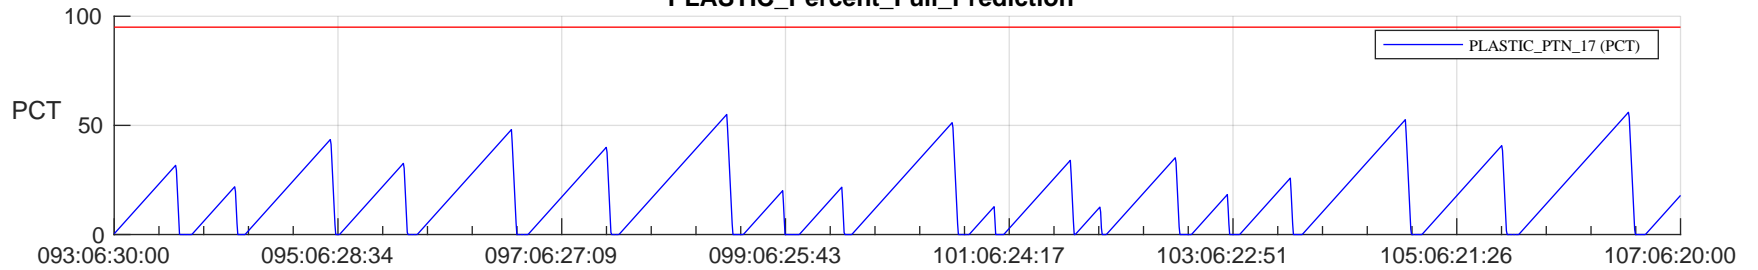

STEREO AHEAD SSR PCT Full Prediction

SWAVES_Percent_Full_Prediction

IMPACT_Percent_Full_Prediction

PLASTIC_Percent_Full_Prediction

Spacecraft_DownLink_Rate

Ground Time (2023:093:06:30:00.000 -2023:107:06:20:00.000)