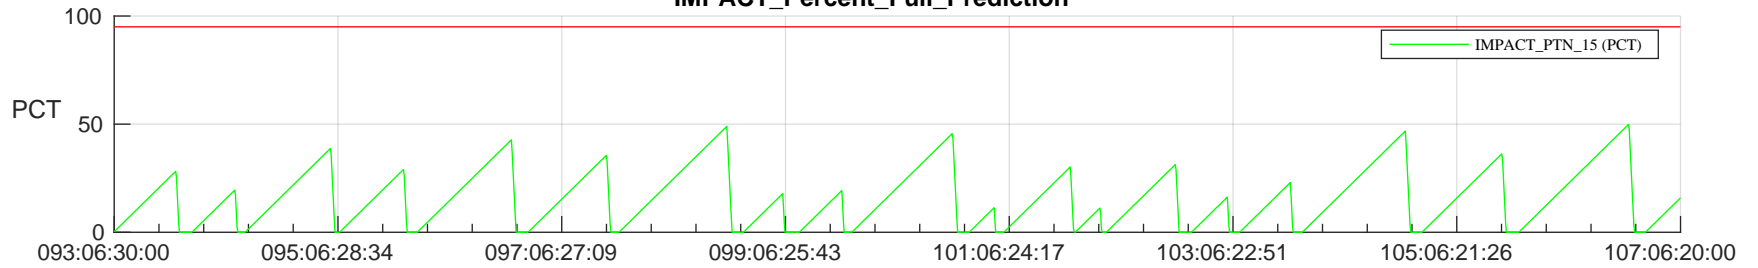

STEREO AHEAD SSR PCT Full Prediction

SWAVES_Percent_Full_Prediction

IMPACT_Percent_Full_Prediction

PLASTIC_Percent_Full_Prediction

Spacecraft_DownLink_Rate

Ground Time (2023:093:06:30:00.000 -2023:107:06:20:00.000)