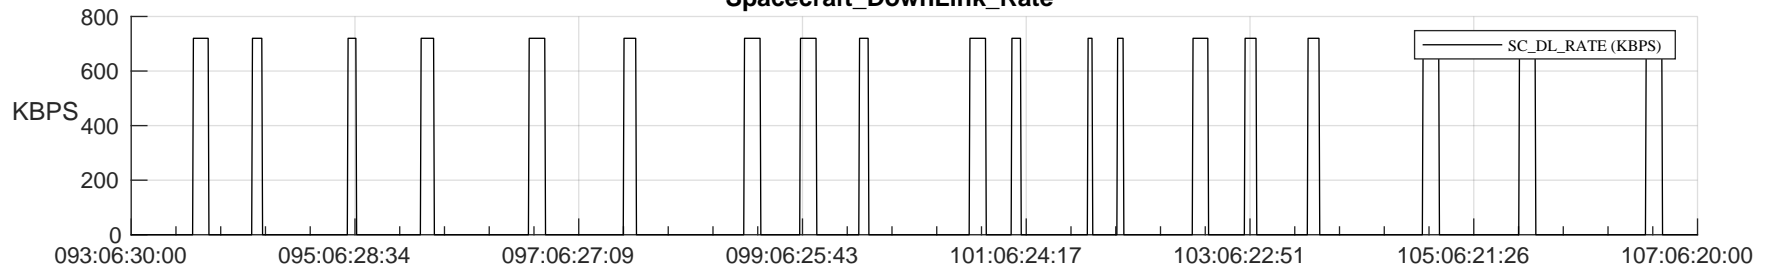

STEREO AHEAD SSR PCT Full Prediction

SWAVES_Percent_Full_Prediction

IMPACT_Percent_Full_Prediction

PLASTIC_Percent_Full_Prediction

Spacecraft_DownLink_Rate

Ground Time (2023:093:06:30:00.000 -2023:107:06:20:00.000)