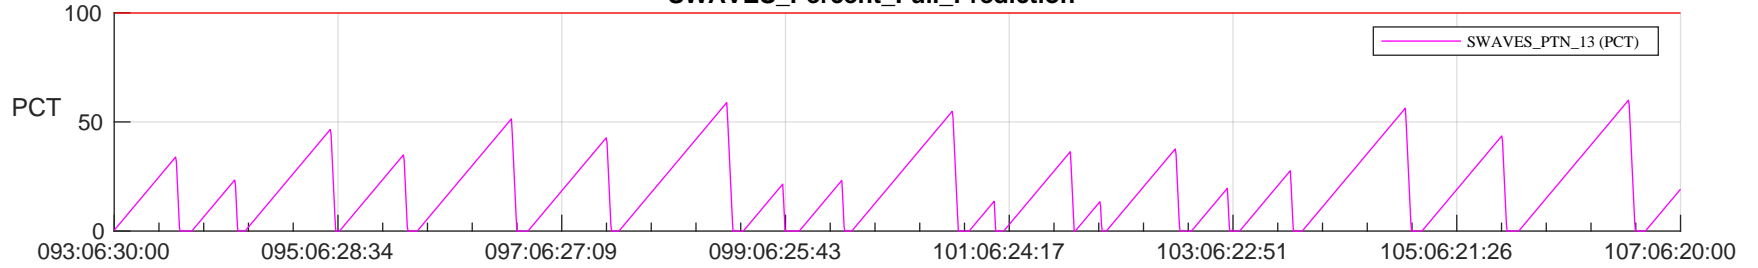

STEREO AHEAD SSR PCT Full Prediction

SWAVES_Percent_Full_Prediction

IMPACT_Percent_Full_Prediction

PLASTIC_Percent_Full_Prediction

Spacecraft_DownLink_Rate

Ground Time (2023:093:06:30:00.000 -2023:107:06:20:00.000)