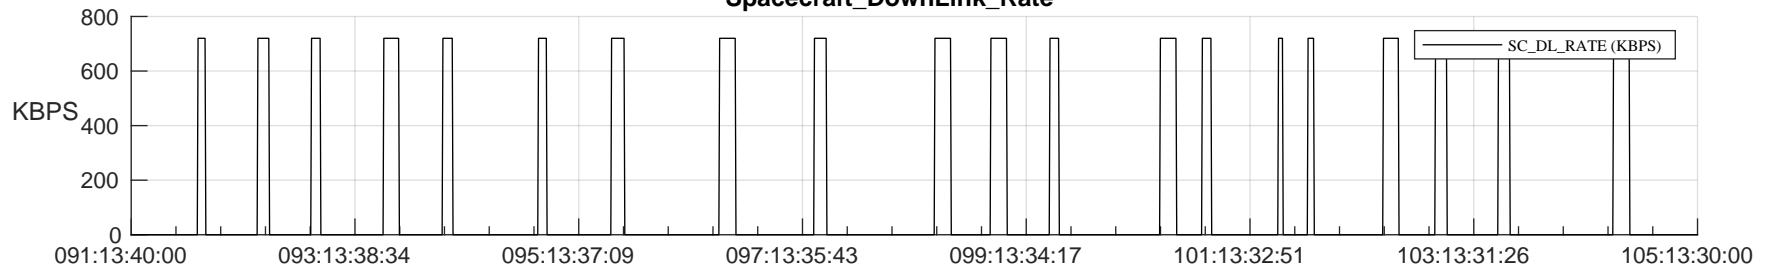

STEREO AHEAD SSR PCT Full Prediction

SWAVES_Percent_Full_Prediction

IMPACT_Percent_Full_Prediction

PLASTIC_Percent_Full_Prediction

Spacecraft_DownLink_Rate

Ground Time (2023:091:13:40:00.000 -2023:105:13:30:00.000)