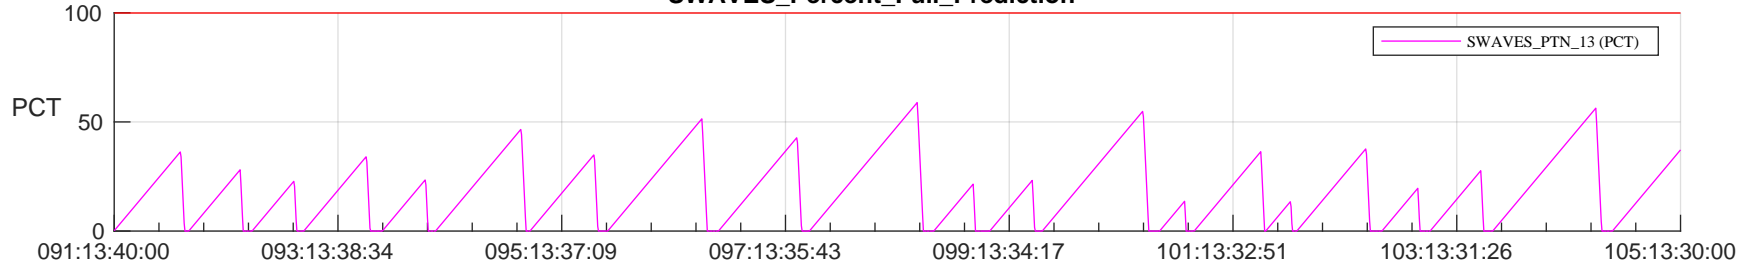

STEREO AHEAD SSR PCT Full Prediction

SWAVES_Percent_Full_Prediction

IMPACT_Percent_Full_Prediction

PLASTIC_Percent_Full_Prediction

Spacecraft_DownLink_Rate

Ground Time (2023:091:13:40:00.000 -2023:105:13:30:00.000)