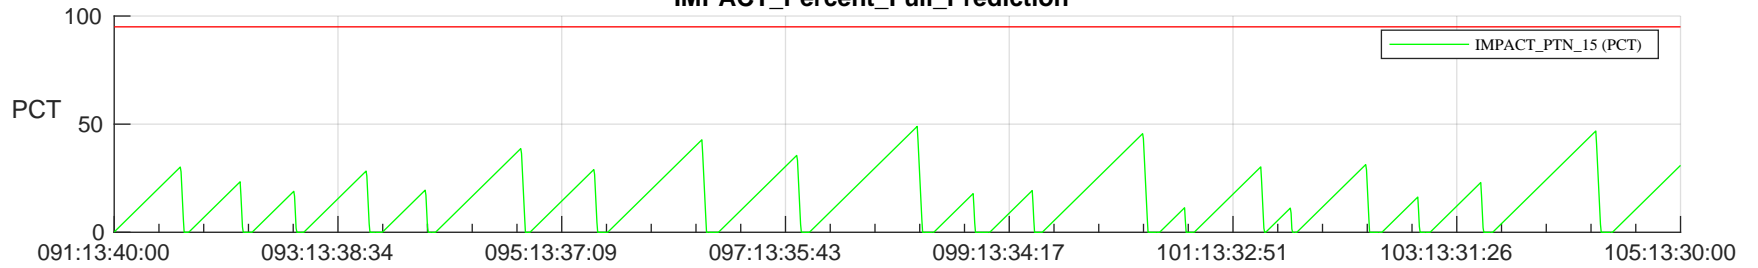

STEREO AHEAD SSR PCT Full Prediction

SWAVES_Percent_Full_Prediction

IMPACT_Percent_Full_Prediction

PLASTIC_Percent_Full_Prediction

Spacecraft_DownLink_Rate

Ground Time (2023:091:13:40:00.000 -2023:105:13:30:00.000)