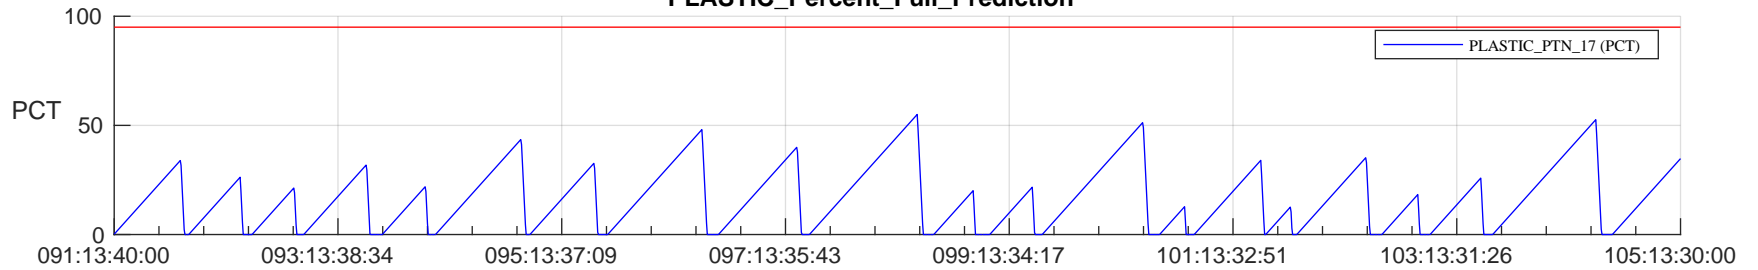

STEREO AHEAD SSR PCT Full Prediction

SWAVES_Percent_Full_Prediction

IMPACT_Percent_Full_Prediction

PLASTIC_Percent_Full_Prediction

Spacecraft_DownLink_Rate

Ground Time (2023:091:13:40:00.000 -2023:105:13:30:00.000)