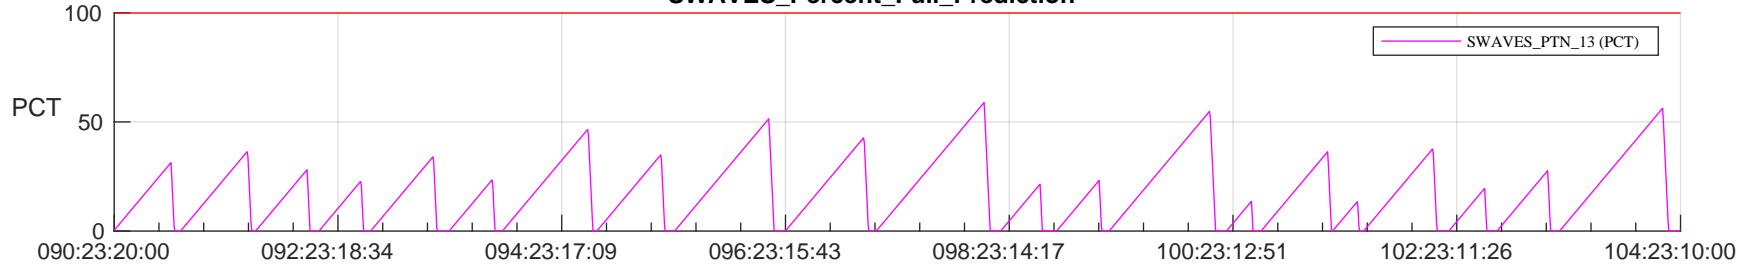

STEREO AHEAD SSR PCT Full Prediction

SWAVES_Percent_Full_Prediction

IMPACT_Percent_Full_Prediction

PLASTIC_Percent_Full_Prediction

Spacecraft_DownLink_Rate