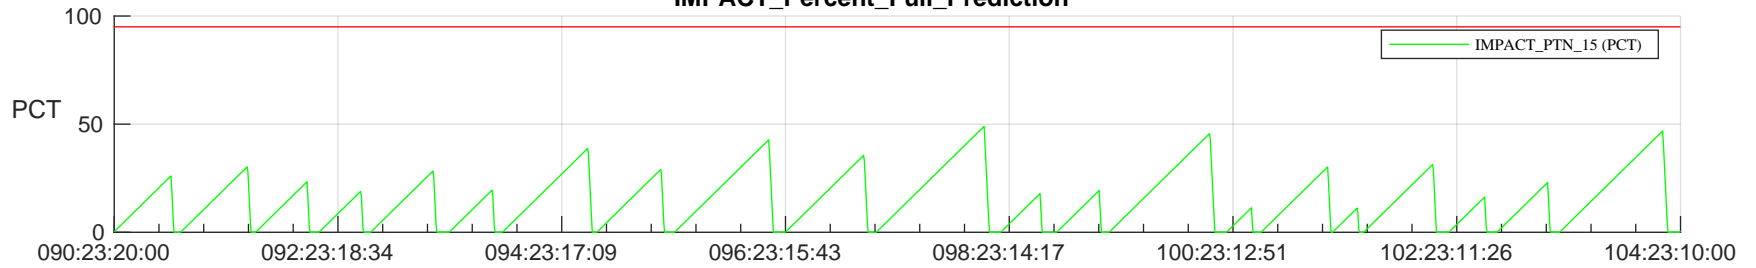

STEREO AHEAD SSR PCT Full Prediction

SWAVES_Percent_Full_Prediction

IMPACT_Percent_Full_Prediction

PLASTIC_Percent_Full_Prediction

Spacecraft_DownLink_Rate