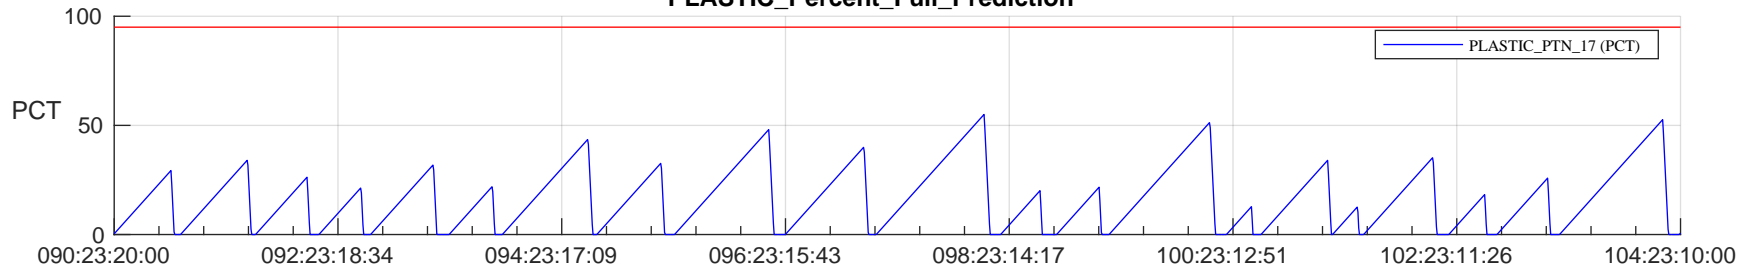

STEREO AHEAD SSR PCT Full Prediction

SWAVES_Percent_Full_Prediction

IMPACT_Percent_Full_Prediction

PLASTIC_Percent_Full_Prediction

Spacecraft_DownLink_Rate