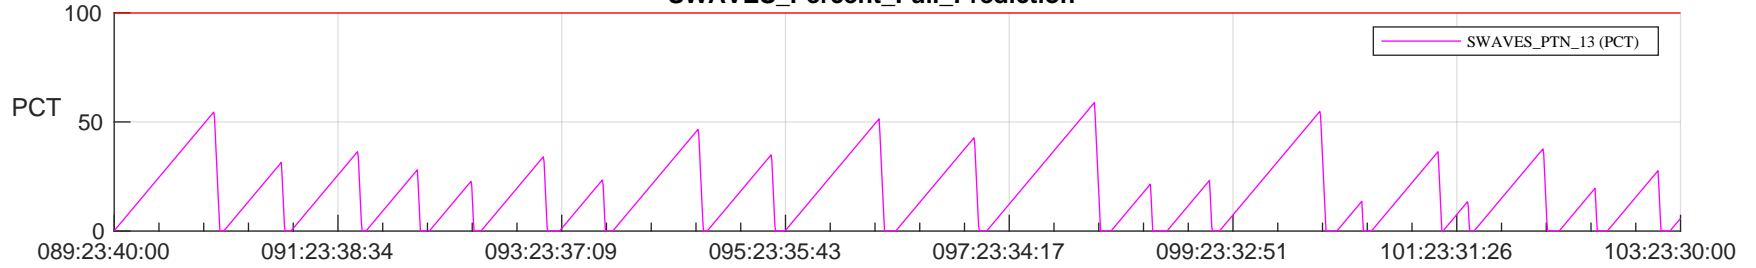

STEREO AHEAD SSR PCT Full Prediction

SWAVES_Percent_Full_Prediction

IMPACT_Percent_Full_Prediction

PLASTIC_Percent_Full_Prediction

Spacecraft_DownLink_Rate

Ground Time (2023:089:23:40:00.000 -2023:103:23:30:00.000)