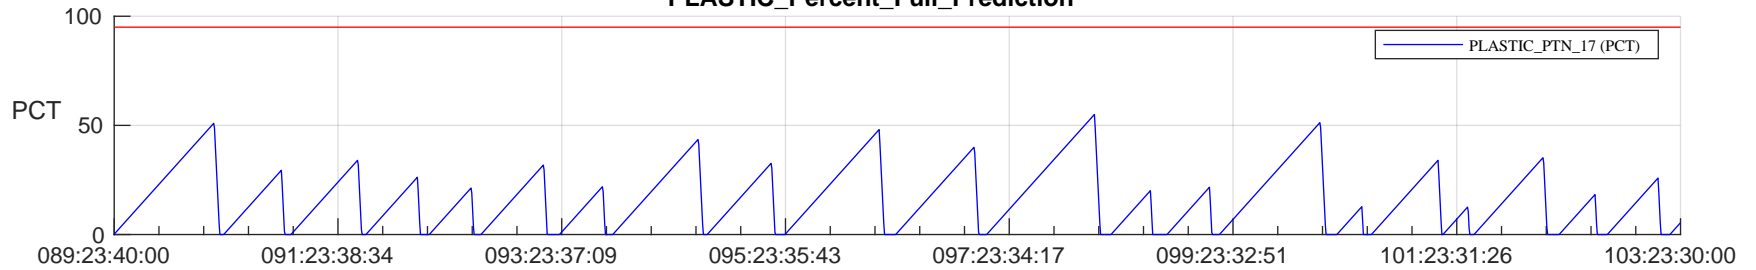

STEREO AHEAD SSR PCT Full Prediction

SWAVES_Percent_Full_Prediction

IMPACT_Percent_Full_Prediction

PLASTIC_Percent_Full_Prediction

Spacecraft_DownLink_Rate

Ground Time (2023:089:23:40:00.000 -2023:103:23:30:00.000)