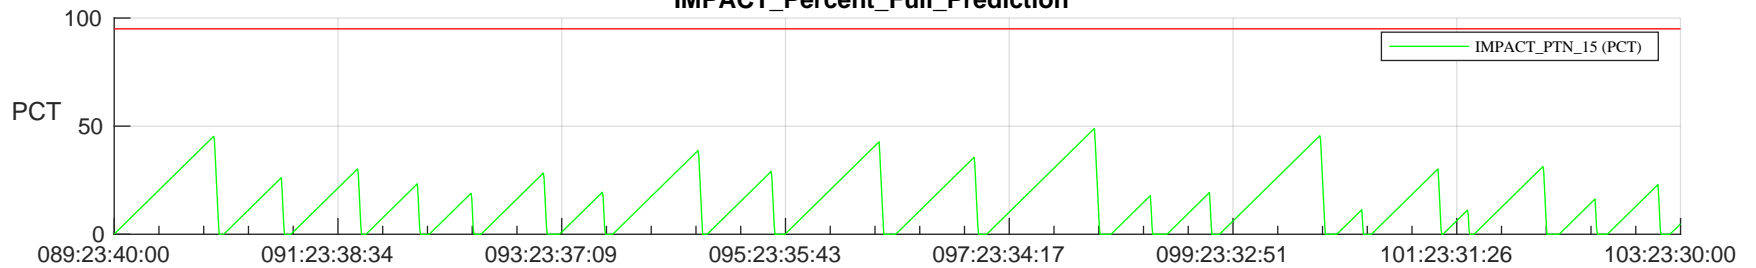

STEREO AHEAD SSR PCT Full Prediction

SWAVES_Percent_Full_Prediction

IMPACT_Percent_Full_Prediction

PLASTIC_Percent_Full_Prediction

Spacecraft_DownLink_Rate

Ground Time (2023:089:23:40:00.000 -2023:103:23:30:00.000)