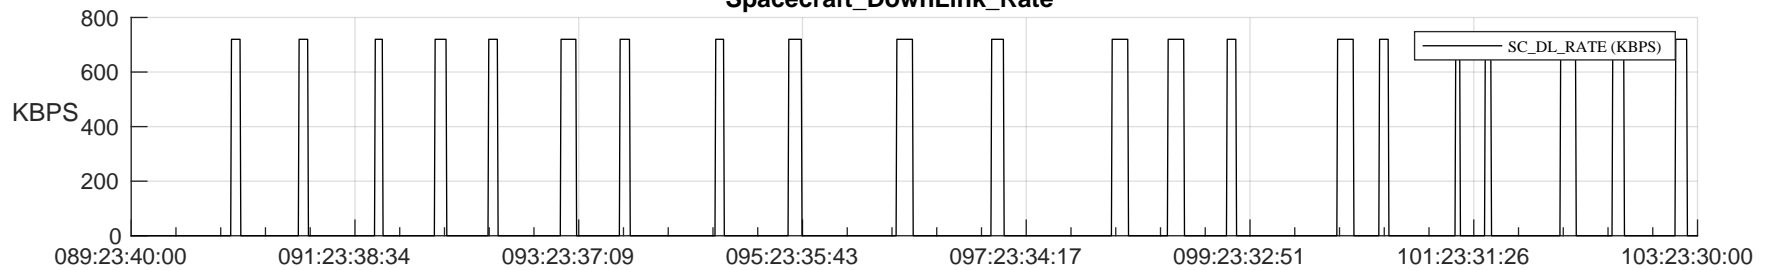

STEREO AHEAD SSR PCT Full Prediction

SWAVES_Percent_Full_Prediction

IMPACT_Percent_Full_Prediction

PLASTIC_Percent_Full_Prediction

Spacecraft_DownLink_Rate

Ground Time (2023:089:23:40:00.000 -2023:103:23:30:00.000)