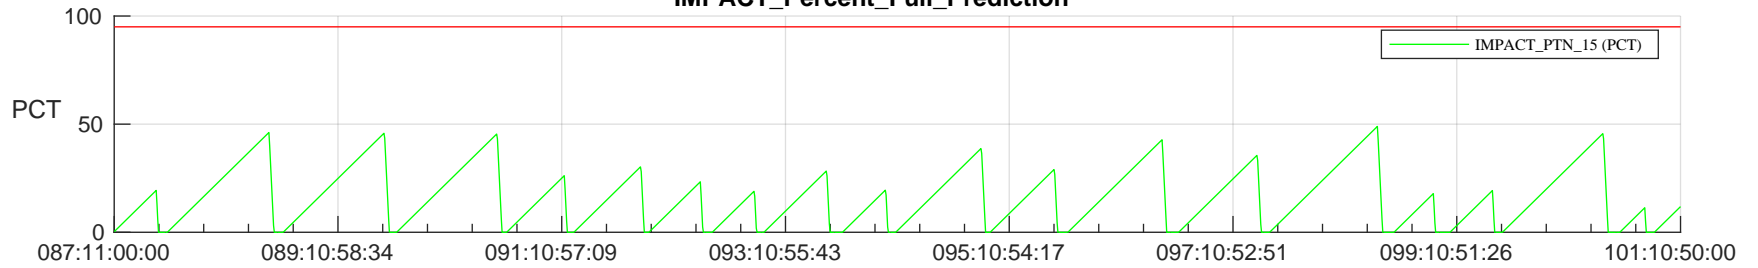

STEREO AHEAD SSR PCT Full Prediction

SWAVES_Percent_Full_Prediction

IMPACT_Percent_Full_Prediction

PLASTIC_Percent_Full_Prediction

Spacecraft_DownLink_Rate

/disks/d81/project/stereo/mops/assessment/ahead/automation/output/engdump/yesterdaily/ahead_ssr_predict_2023_087.csv