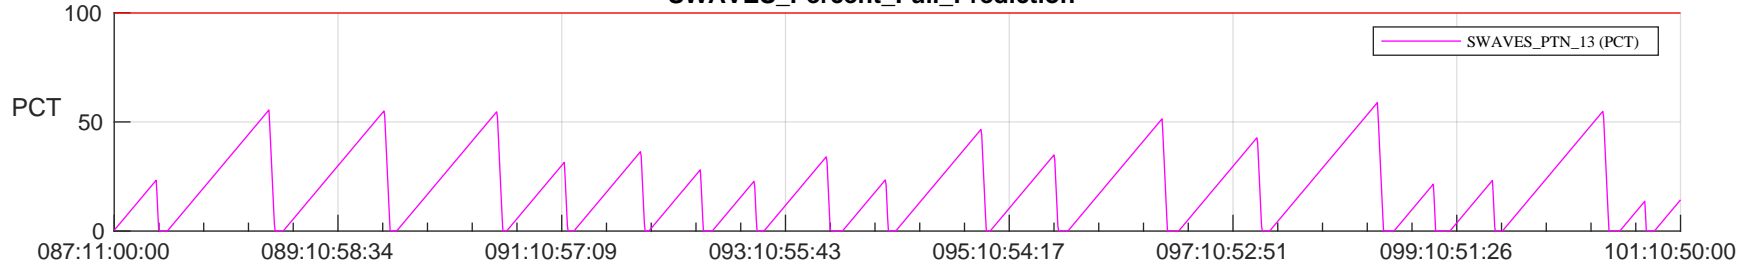

STEREO AHEAD SSR PCT Full Prediction

SWAVES_Percent_Full_Prediction

IMPACT_Percent_Full_Prediction

PLASTIC_Percent_Full_Prediction

Spacecraft_DownLink_Rate

/disks/d81/project/stereo/mops/assessment/ahead/automation/output/engdump/yesterdaily/ahead_ssr_predict_2023_087.csv