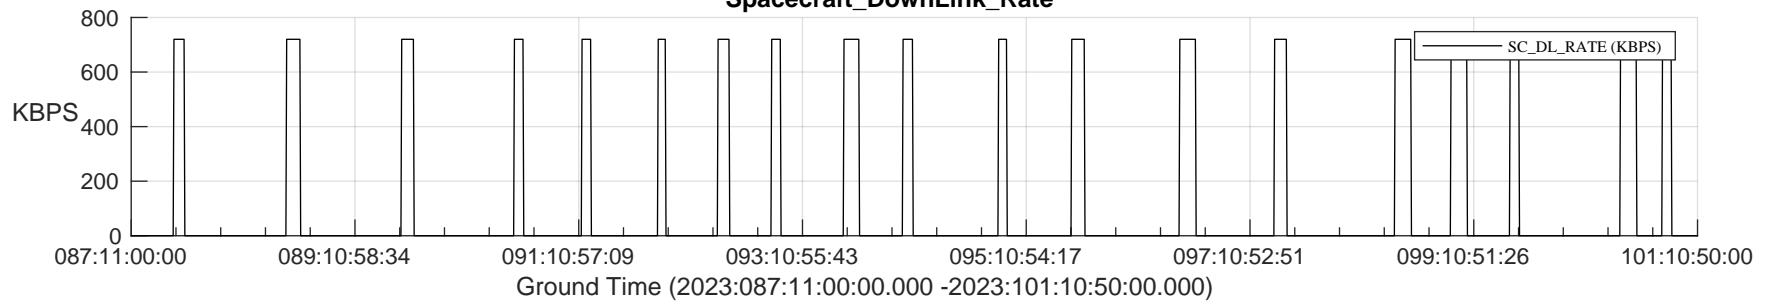

STEREO AHEAD SSR PCT Full Prediction

SWAVES_Percent_Full_Prediction

IMPACT_Percent_Full_Prediction

PLASTIC_Percent_Full_Prediction

Spacecraft_DownLink_Rate

/disks/d81/project/stereo/mops/assessment/ahead/automation/output/engdump/yesterdaily/ahead_ssr_predict_2023_087.csv