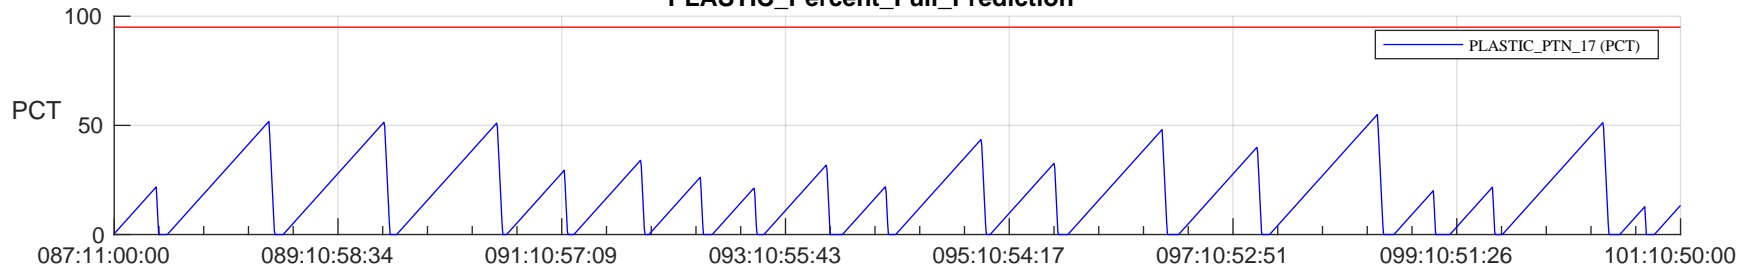

STEREO AHEAD SSR PCT Full Prediction

SWAVES_Percent_Full_Prediction

IMPACT_Percent_Full_Prediction

PLASTIC_Percent_Full_Prediction

Spacecraft_DownLink_Rate

/disks/d81/project/stereo/mops/assessment/ahead/automation/output/engdump/yesterdaily/ahead_ssr_predict_2023_087.csv