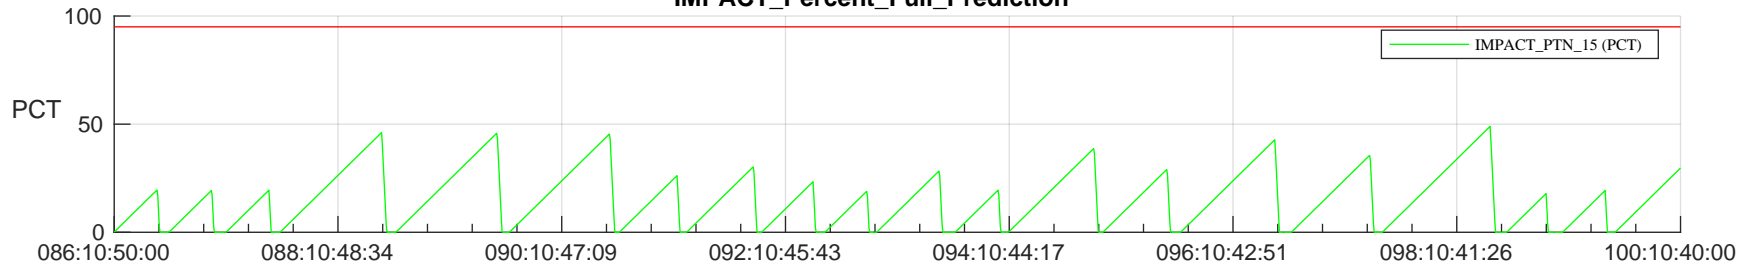

STEREO AHEAD SSR PCT Full Prediction

SWAVES_Percent_Full_Prediction

IMPACT_Percent_Full_Prediction

PLASTIC_Percent_Full_Prediction

Spacecraft_DownLink_Rate