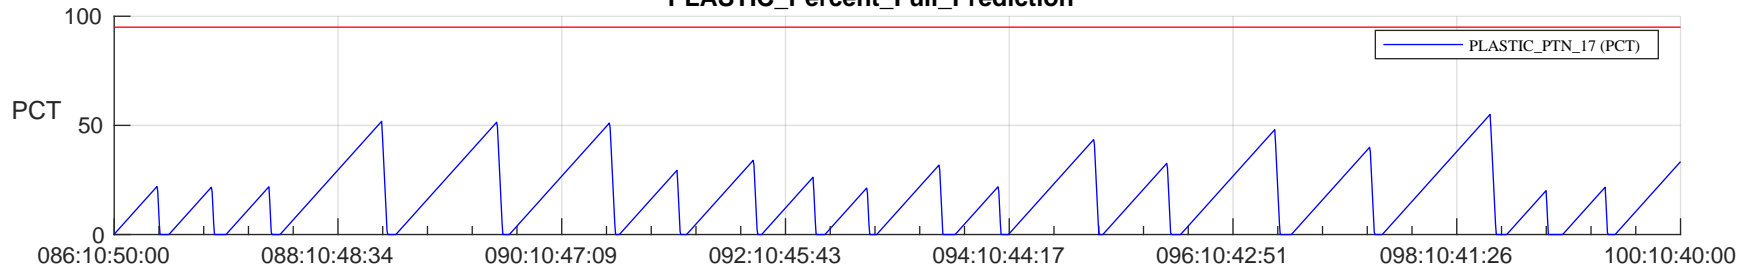

STEREO AHEAD SSR PCT Full Prediction

SWAVES_Percent_Full_Prediction

IMPACT_Percent_Full_Prediction

PLASTIC_Percent_Full_Prediction

Spacecraft_DownLink_Rate