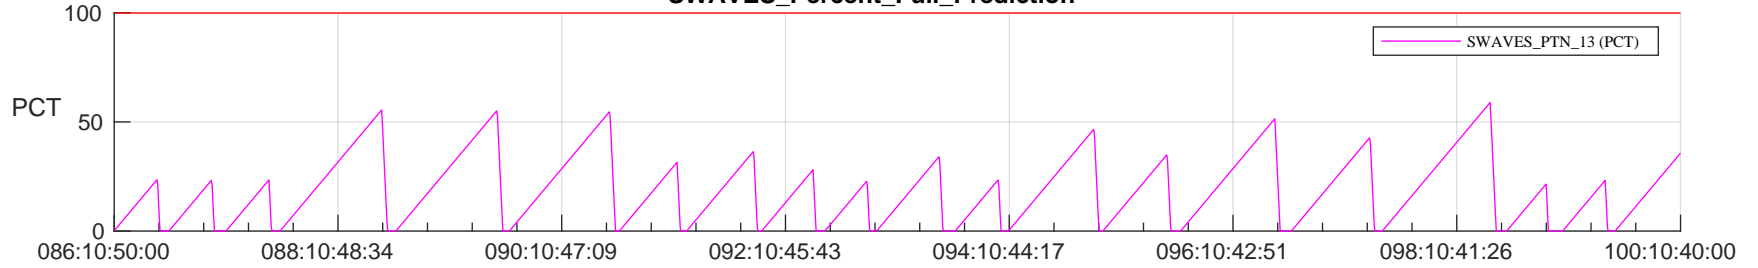

STEREO AHEAD SSR PCT Full Prediction

SWAVES_Percent_Full_Prediction

IMPACT_Percent_Full_Prediction

PLASTIC_Percent_Full_Prediction

Spacecraft_DownLink_Rate