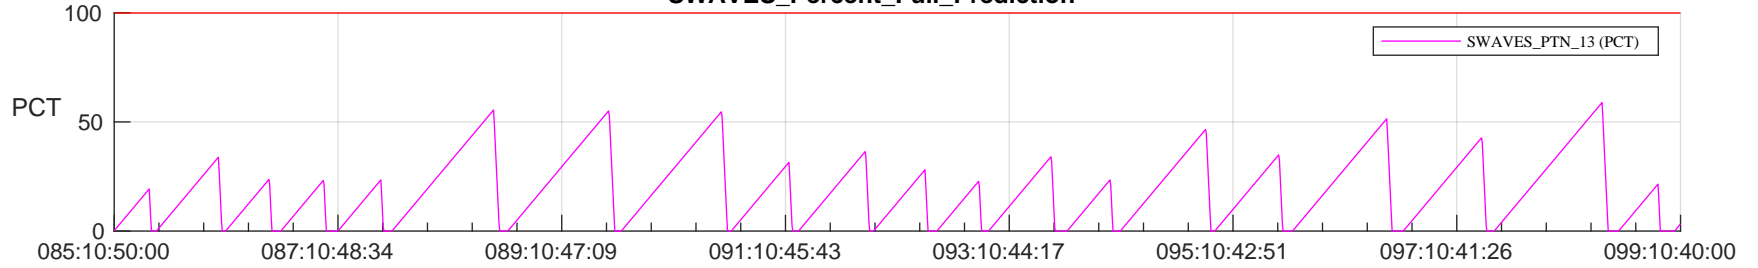

STEREO AHEAD SSR PCT Full Prediction

SWAVES_Percent_Full_Prediction

IMPACT_Percent_Full_Prediction

PLASTIC_Percent_Full_Prediction

Spacecraft_DownLink_Rate

Ground Time (2023:085:10:50:00.000 -2023:099:10:40:00.000)