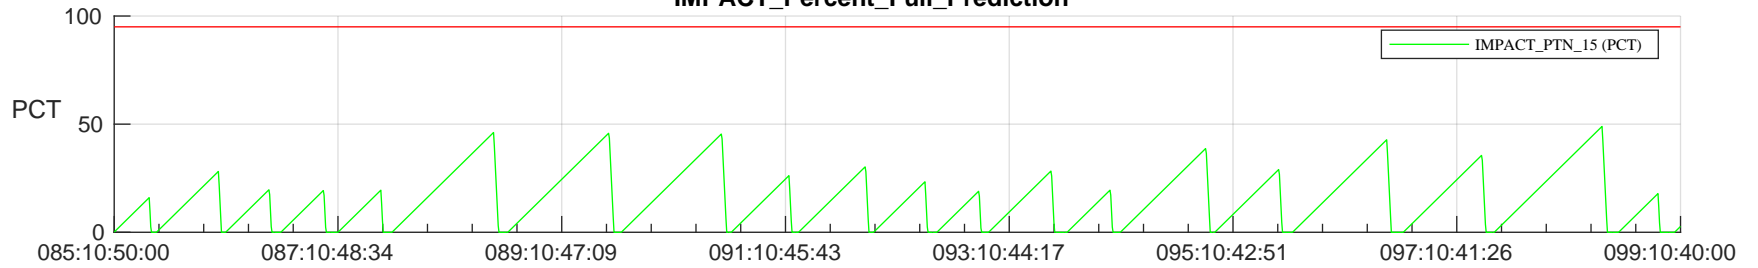

STEREO AHEAD SSR PCT Full Prediction

SWAVES_Percent_Full_Prediction

IMPACT_Percent_Full_Prediction

PLASTIC_Percent_Full_Prediction

Spacecraft_DownLink_Rate

Ground Time (2023:085:10:50:00.000 -2023:099:10:40:00.000)