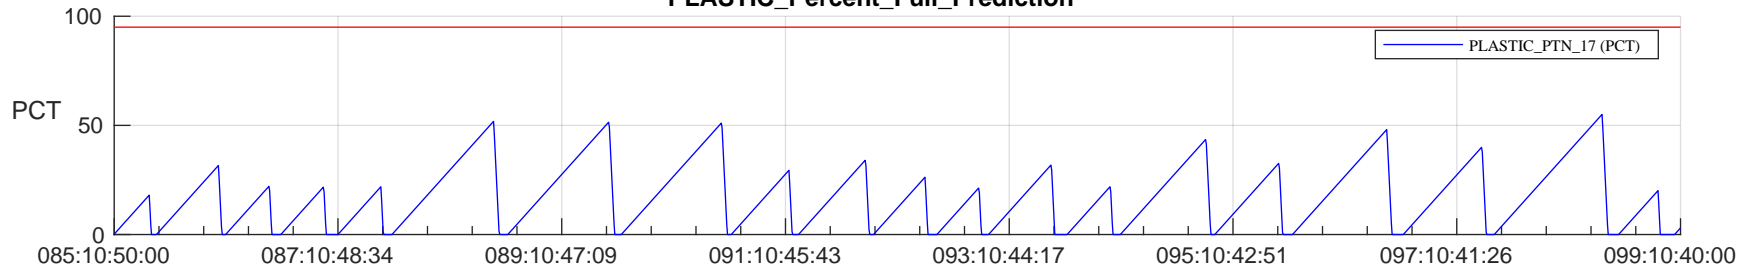

STEREO AHEAD SSR PCT Full Prediction

SWAVES_Percent_Full_Prediction

IMPACT_Percent_Full_Prediction

PLASTIC_Percent_Full_Prediction

Spacecraft_DownLink_Rate

Ground Time (2023:085:10:50:00.000 -2023:099:10:40:00.000)