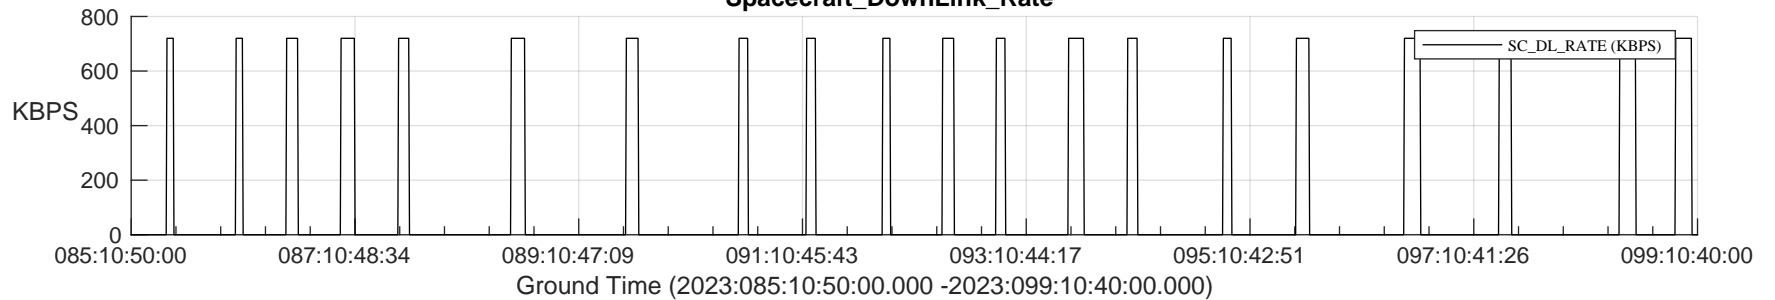

STEREO AHEAD SSR PCT Full Prediction

SWAVES_Percent_Full_Prediction

IMPACT_Percent_Full_Prediction

PLASTIC_Percent_Full_Prediction

Spacecraft_DownLink_Rate

Ground Time (2023:085:10:50:00.000 -2023:099:10:40:00.000)