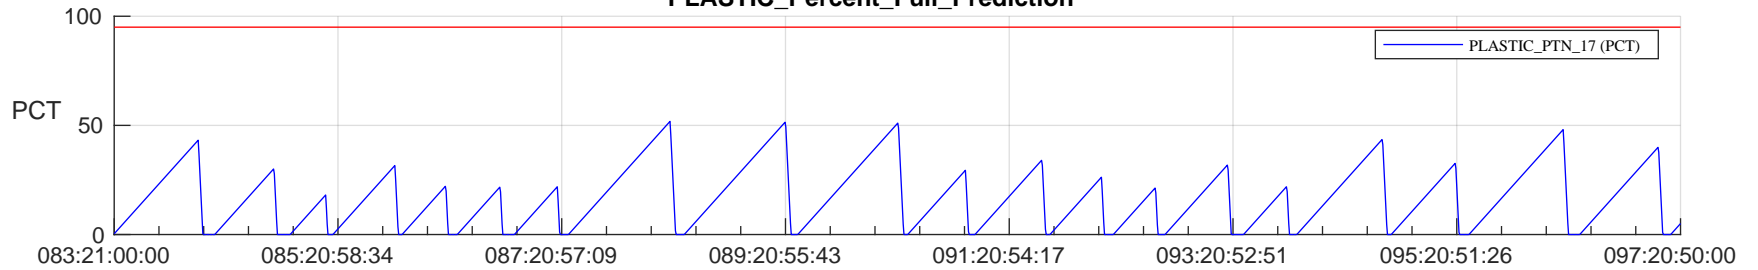

STEREO AHEAD SSR PCT Full Prediction

SWAVES_Percent_Full_Prediction

IMPACT_Percent_Full_Prediction

PLASTIC_Percent_Full_Prediction

Spacecraft_DownLink_Rate

Ground Time (2023:083:21:00:00.000 -2023:097:20:50:00.000)