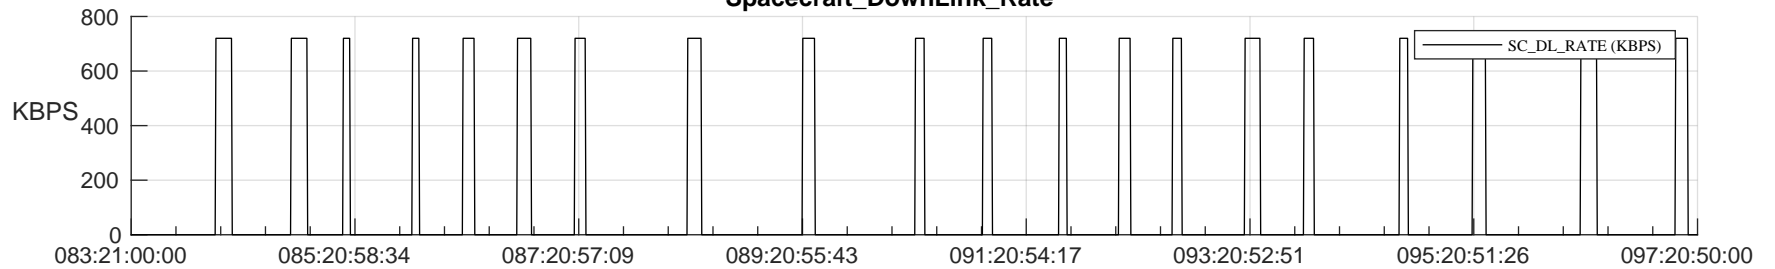

STEREO AHEAD SSR PCT Full Prediction

SWAVES_Percent_Full_Prediction

IMPACT_Percent_Full_Prediction

PLASTIC_Percent_Full_Prediction

Spacecraft_DownLink_Rate

Ground Time (2023:083:21:00:00.000 -2023:097:20:50:00.000)