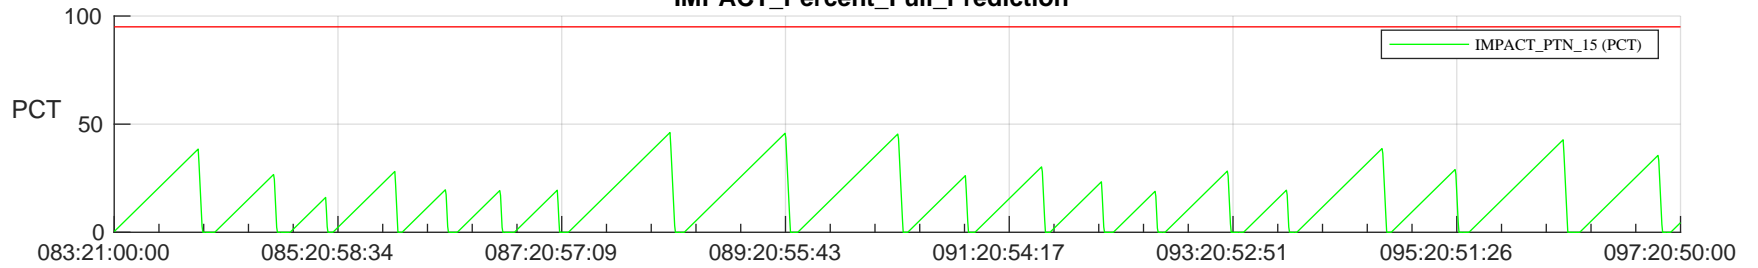

STEREO AHEAD SSR PCT Full Prediction

SWAVES_Percent_Full_Prediction

IMPACT_Percent_Full_Prediction

PLASTIC_Percent_Full_Prediction

Spacecraft_DownLink_Rate

Ground Time (2023:083:21:00:00.000 -2023:097:20:50:00.000)