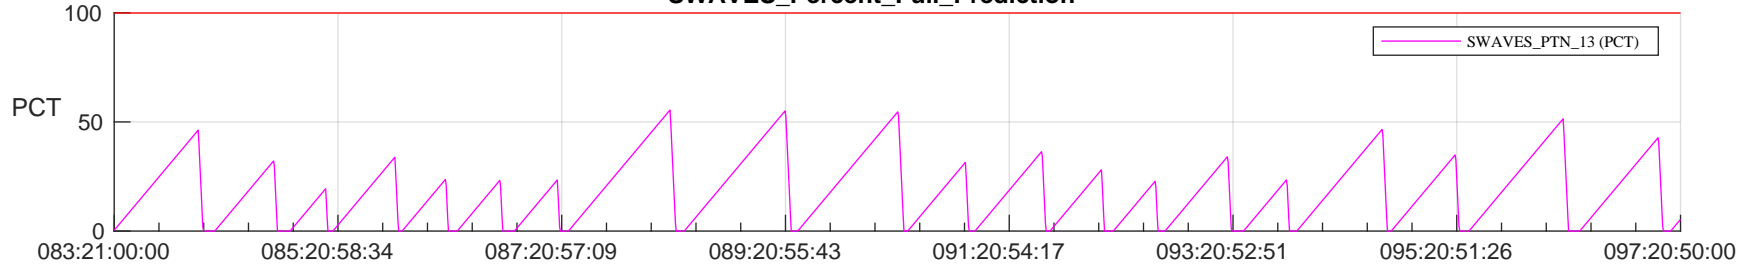

STEREO AHEAD SSR PCT Full Prediction

SWAVES_Percent_Full_Prediction

IMPACT_Percent_Full_Prediction

PLASTIC_Percent_Full_Prediction

Spacecraft_DownLink_Rate

Ground Time (2023:083:21:00:00.000 -2023:097:20:50:00.000)