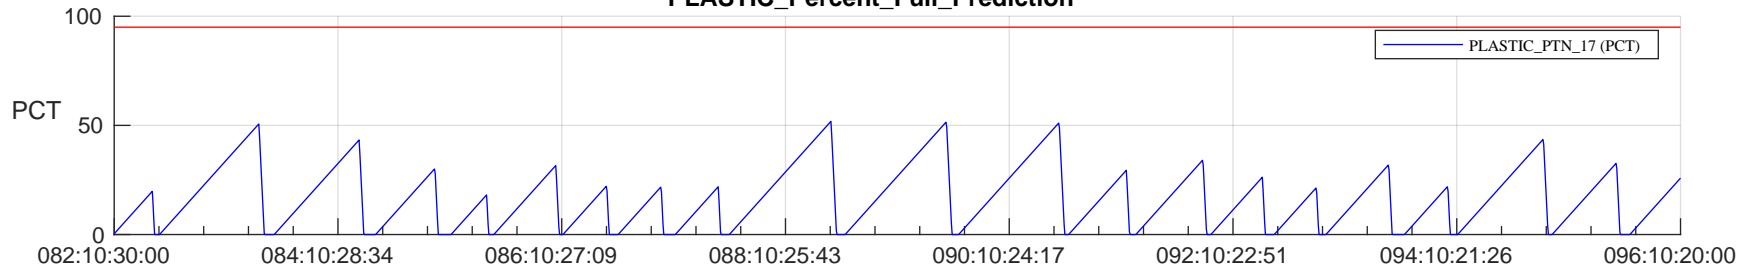

STEREO AHEAD SSR PCT Full Prediction

SWAVES_Percent_Full_Prediction

IMPACT_Percent_Full_Prediction

PLASTIC_Percent_Full_Prediction

Spacecraft_DownLink_Rate

Ground Time (2023:082:10:30:00.000 -2023:096:10:20:00.000)