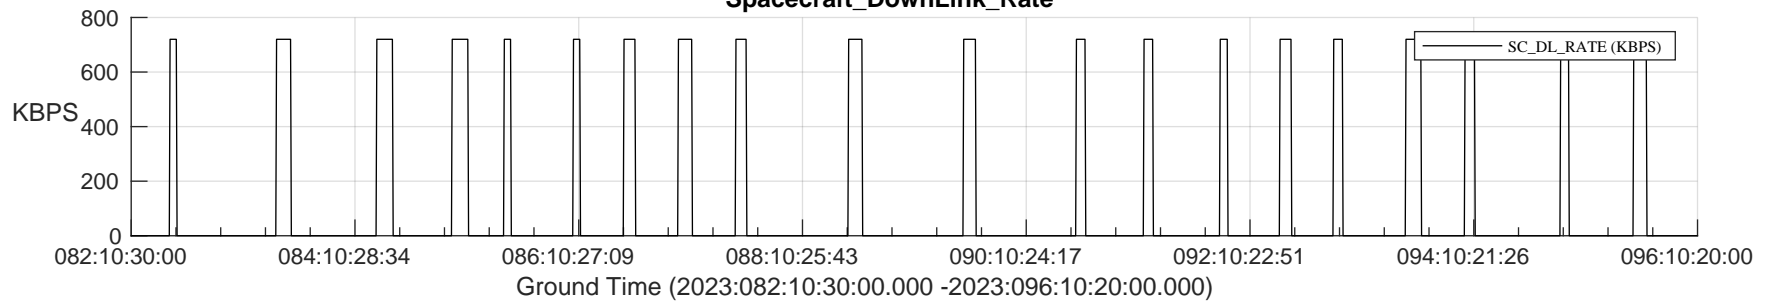

STEREO AHEAD SSR PCT Full Prediction

SWAVES_Percent_Full_Prediction

IMPACT_Percent_Full_Prediction

PLASTIC_Percent_Full_Prediction

Spacecraft_DownLink_Rate

Ground Time (2023:082:10:30:00.000 -2023:096:10:20:00.000)