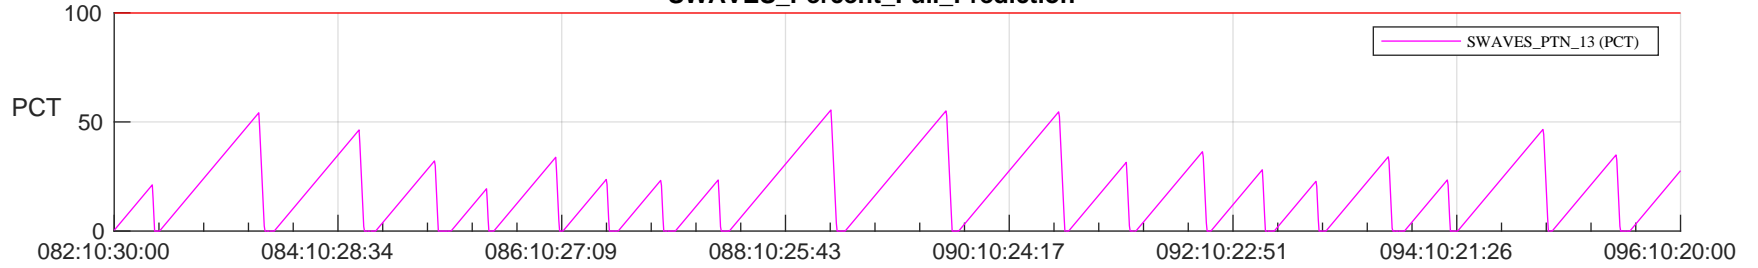

STEREO AHEAD SSR PCT Full Prediction

SWAVES_Percent_Full_Prediction

IMPACT_Percent_Full_Prediction

PLASTIC_Percent_Full_Prediction

Spacecraft_DownLink_Rate

Ground Time (2023:082:10:30:00.000 -2023:096:10:20:00.000)