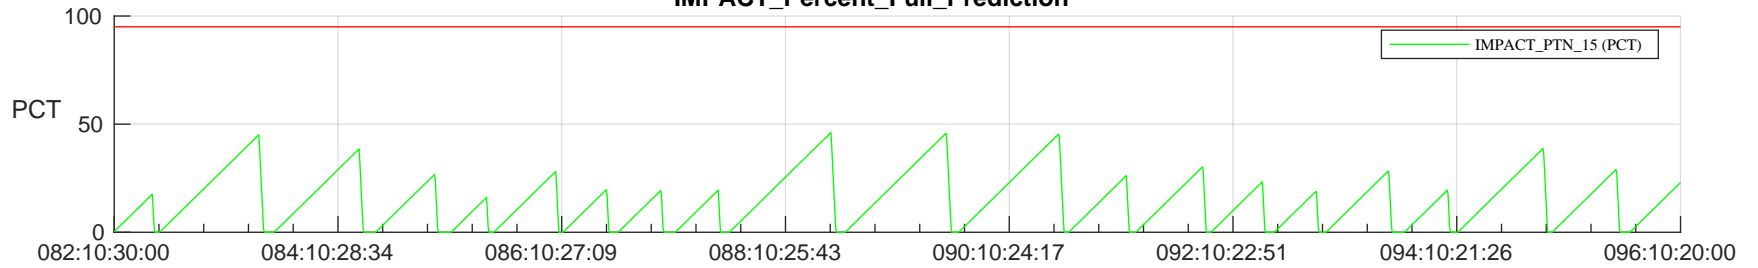

STEREO AHEAD SSR PCT Full Prediction

SWAVES_Percent_Full_Prediction

IMPACT_Percent_Full_Prediction

PLASTIC_Percent_Full_Prediction

Spacecraft_DownLink_Rate

Ground Time (2023:082:10:30:00.000 -2023:096:10:20:00.000)