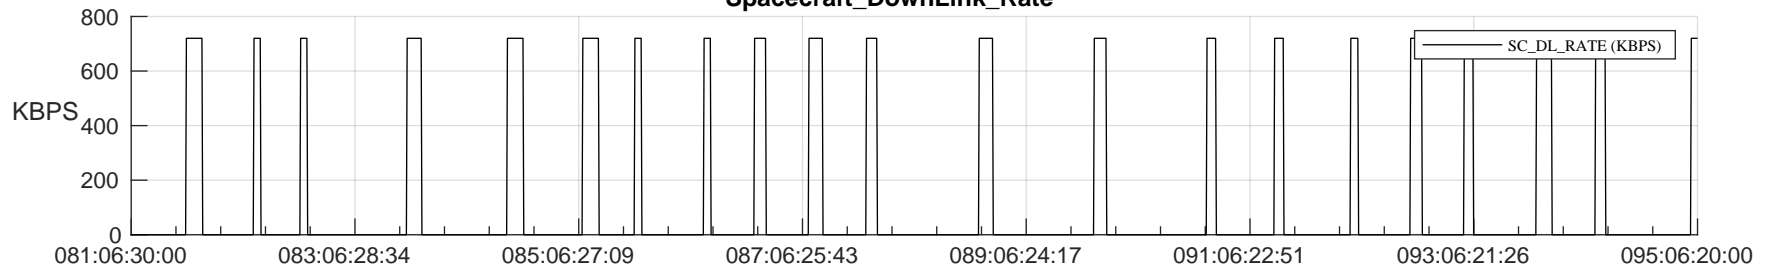

STEREO AHEAD SSR PCT Full Prediction

SWAVES_Percent_Full_Prediction

IMPACT_Percent_Full_Prediction

PLASTIC_Percent_Full_Prediction

Spacecraft_DownLink_Rate

Ground Time (2023:081:06:30:00.000 -2023:095:06:20:00.000)