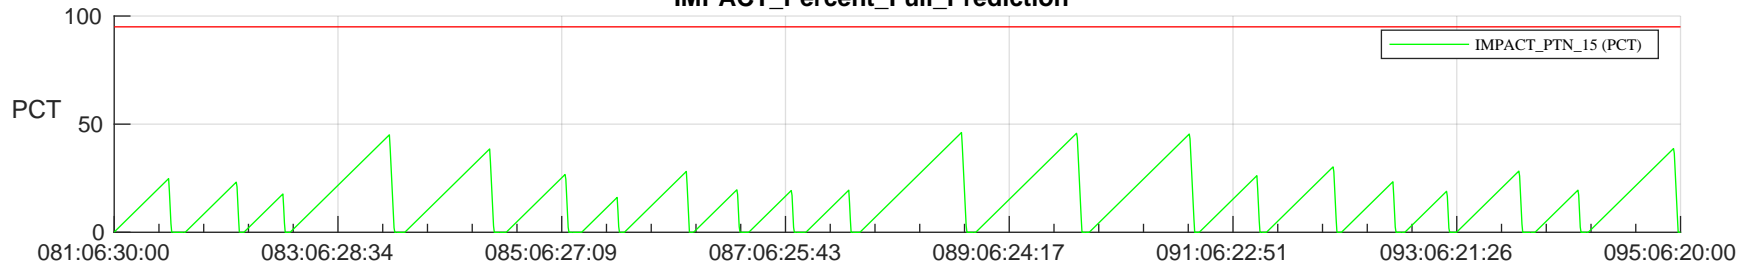

STEREO AHEAD SSR PCT Full Prediction

SWAVES_Percent_Full_Prediction

IMPACT_Percent_Full_Prediction

PLASTIC_Percent_Full_Prediction

Spacecraft_DownLink_Rate

Ground Time (2023:081:06:30:00.000 -2023:095:06:20:00.000)