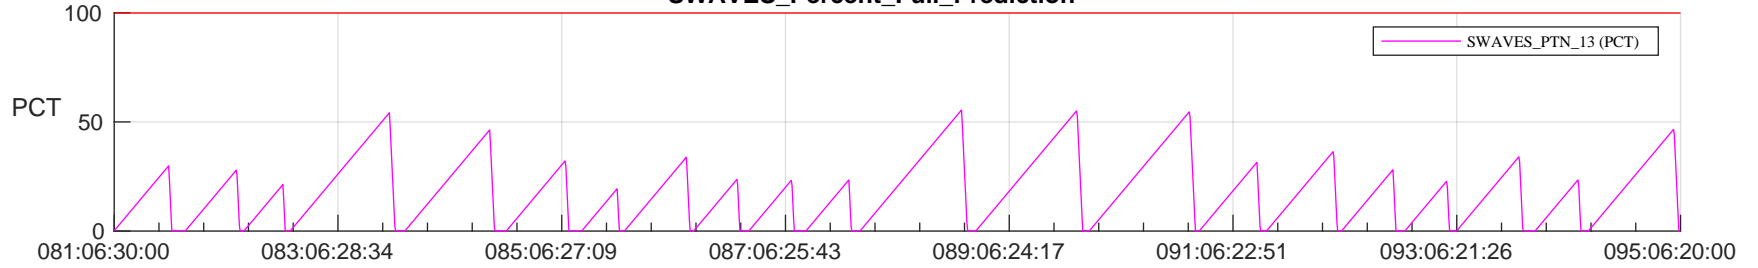

STEREO AHEAD SSR PCT Full Prediction

SWAVES_Percent_Full_Prediction

IMPACT_Percent_Full_Prediction

PLASTIC_Percent_Full_Prediction

Spacecraft_DownLink_Rate

Ground Time (2023:081:06:30:00.000 -2023:095:06:20:00.000)