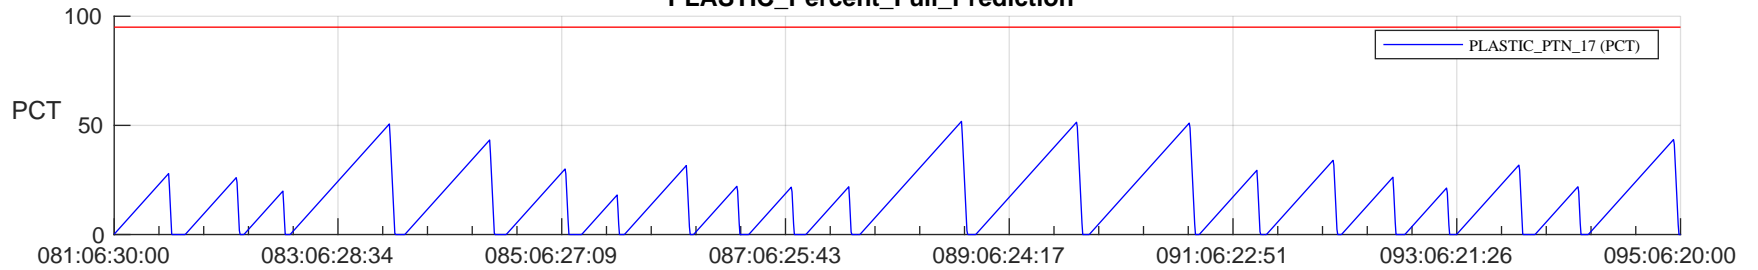

STEREO AHEAD SSR PCT Full Prediction

SWAVES_Percent_Full_Prediction

IMPACT_Percent_Full_Prediction

PLASTIC_Percent_Full_Prediction

Spacecraft_DownLink_Rate

Ground Time (2023:081:06:30:00.000 -2023:095:06:20:00.000)