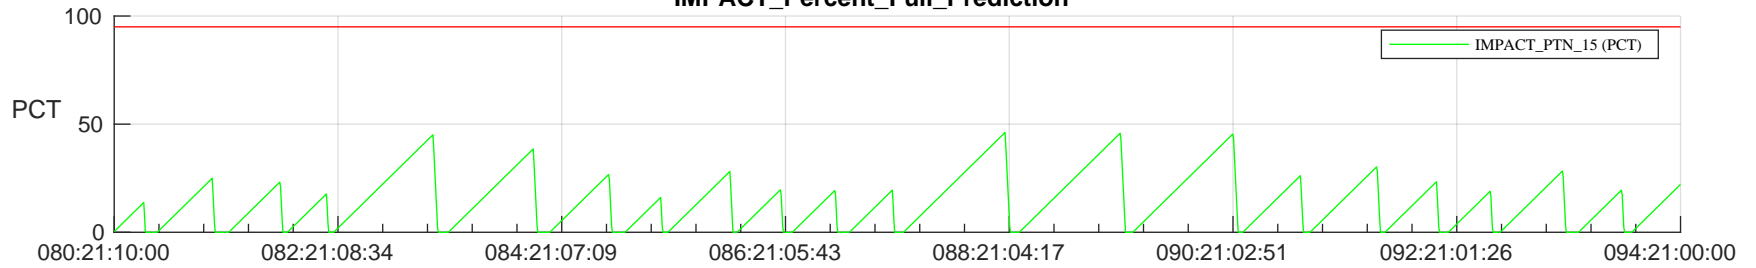

STEREO AHEAD SSR PCT Full Prediction

SWAVES_Percent_Full_Prediction

IMPACT_Percent_Full_Prediction

PLASTIC_Percent_Full_Prediction

Spacecraft_DownLink_Rate