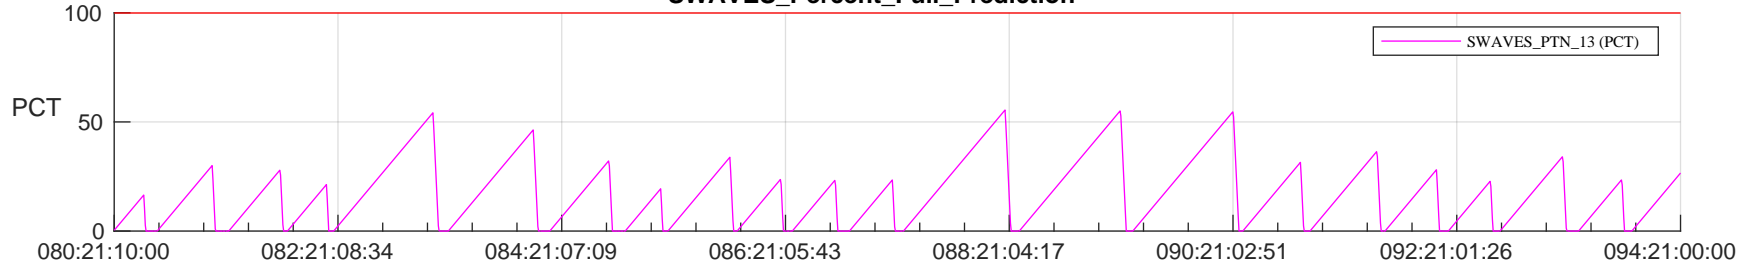

STEREO AHEAD SSR PCT Full Prediction

SWAVES_Percent_Full_Prediction

IMPACT_Percent_Full_Prediction

PLASTIC_Percent_Full_Prediction

Spacecraft_DownLink_Rate