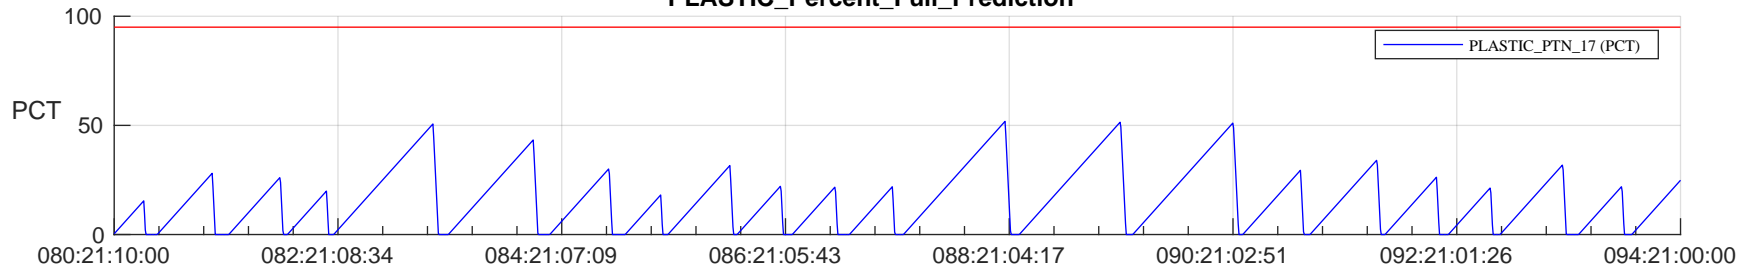

STEREO AHEAD SSR PCT Full Prediction

SWAVES_Percent_Full_Prediction

IMPACT_Percent_Full_Prediction

PLASTIC_Percent_Full_Prediction

Spacecraft_DownLink_Rate