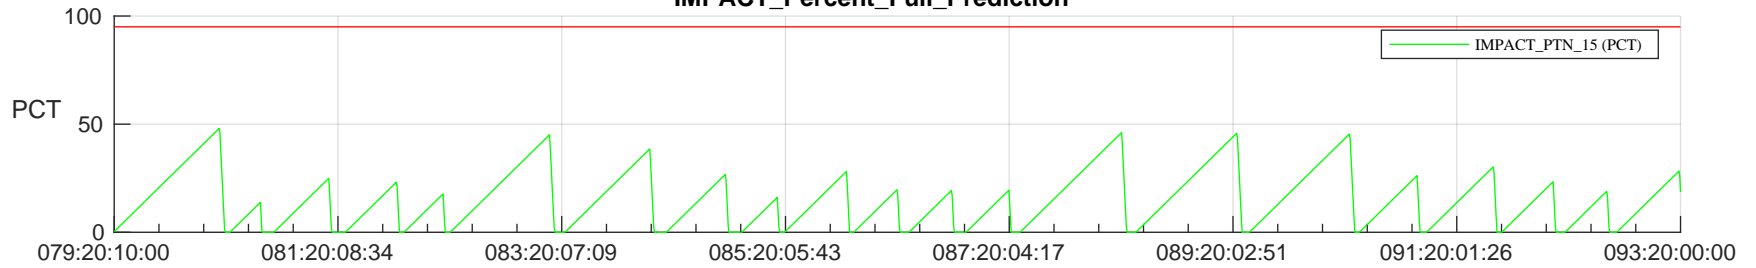

STEREO AHEAD SSR PCT Full Prediction

SWAVES_Percent_Full_Prediction

IMPACT_Percent_Full_Prediction

PLASTIC_Percent_Full_Prediction

Spacecraft_DownLink_Rate