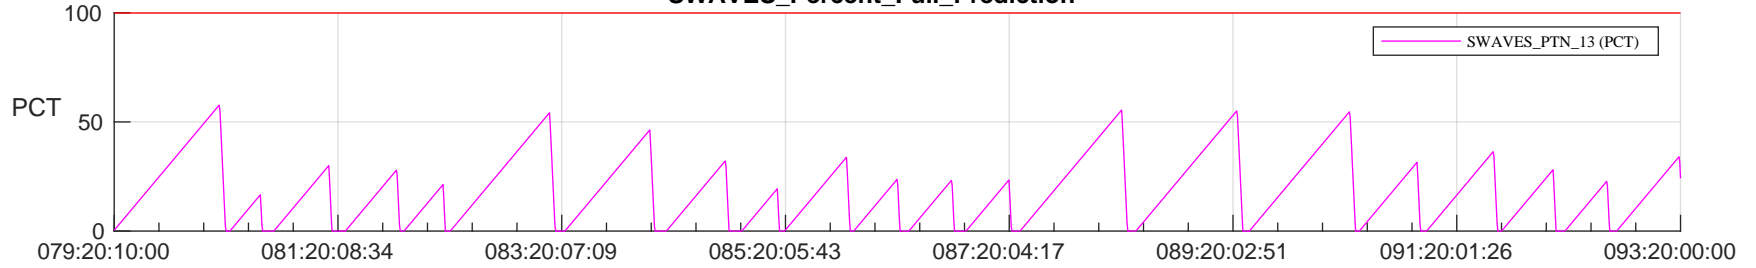

STEREO AHEAD SSR PCT Full Prediction

SWAVES_Percent_Full_Prediction

IMPACT_Percent_Full_Prediction

PLASTIC_Percent_Full_Prediction

Spacecraft_DownLink_Rate