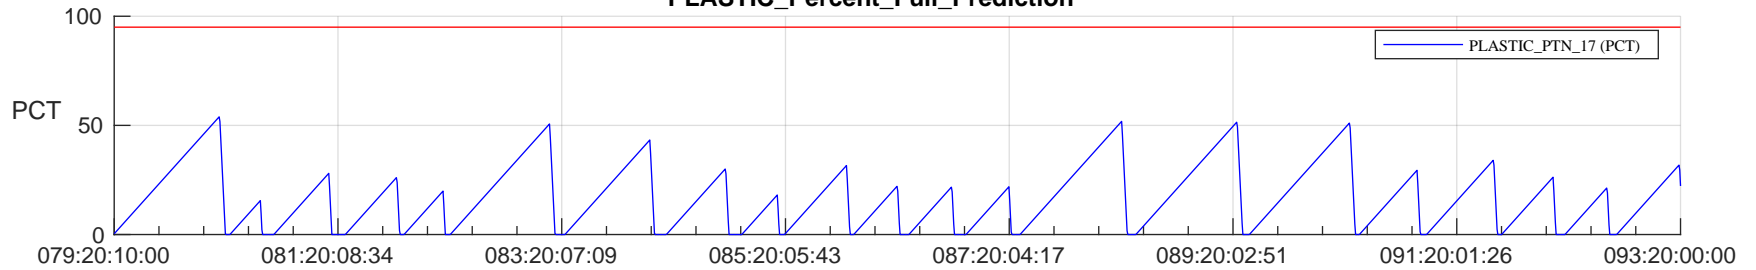

STEREO AHEAD SSR PCT Full Prediction

SWAVES_Percent_Full_Prediction

IMPACT_Percent_Full_Prediction

PLASTIC_Percent_Full_Prediction

Spacecraft_DownLink_Rate