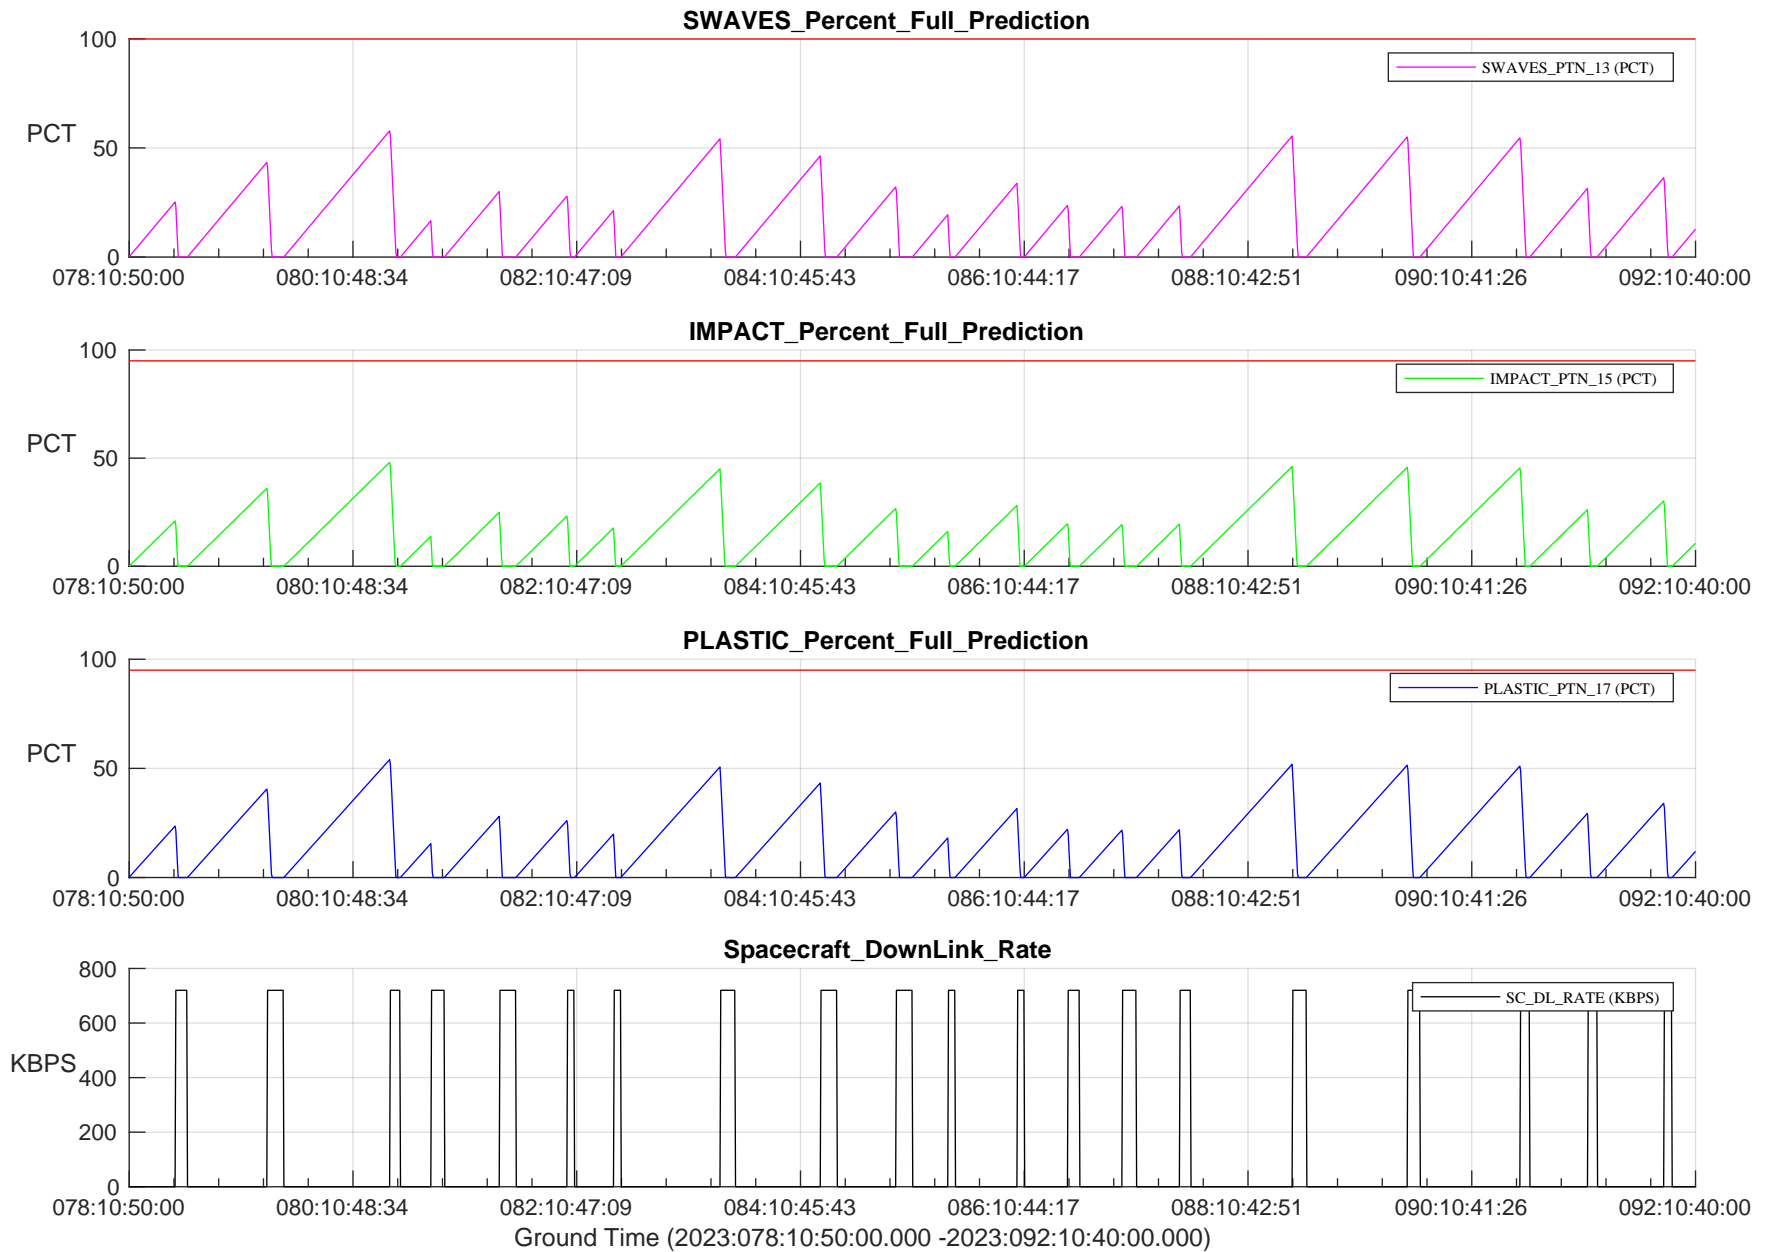

STEREO AHEAD SSR PCT Full Prediction

/disks/d81/project/stereo/mops/assessment/ahead/automation/output/engdump/yesterdaily/ahead_ssr_predict_2023_078.csv

Date Created:03/19/2023 10:56:02 AM