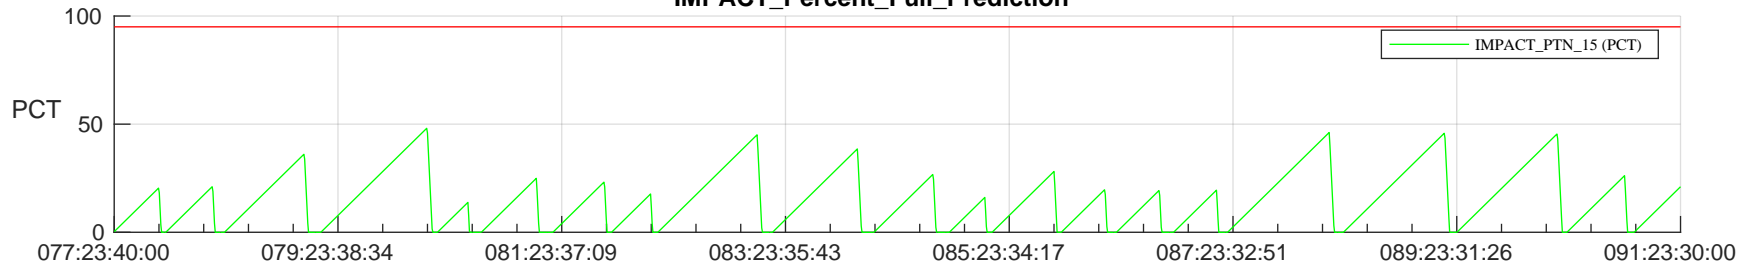

STEREO AHEAD SSR PCT Full Prediction

SWAVES_Percent_Full_Prediction

IMPACT_Percent_Full_Prediction

PLASTIC_Percent_Full_Prediction

Spacecraft_DownLink_Rate

Ground Time (2023:077:23:40:00.000 -2023:091:23:30:00.000)