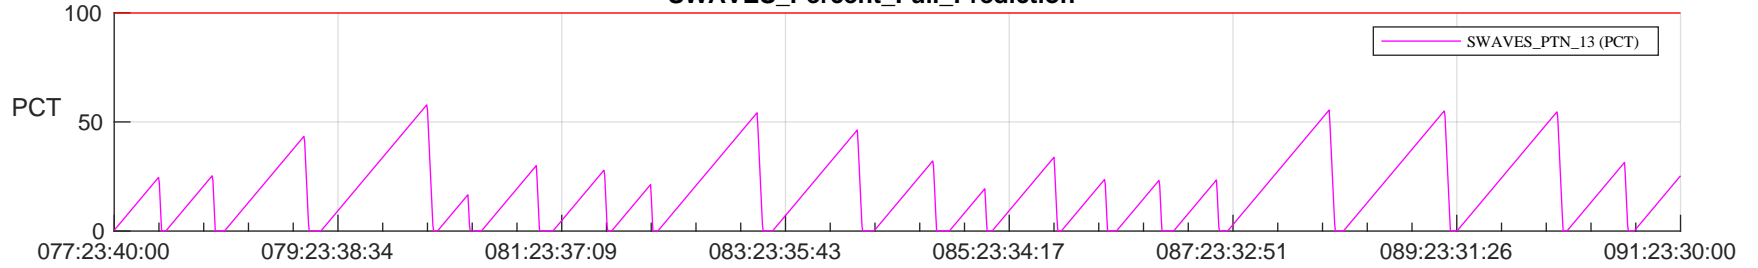

STEREO AHEAD SSR PCT Full Prediction

SWAVES_Percent_Full_Prediction

IMPACT_Percent_Full_Prediction

PLASTIC_Percent_Full_Prediction

Spacecraft_DownLink_Rate

Ground Time (2023:077:23:40:00.000 -2023:091:23:30:00.000)