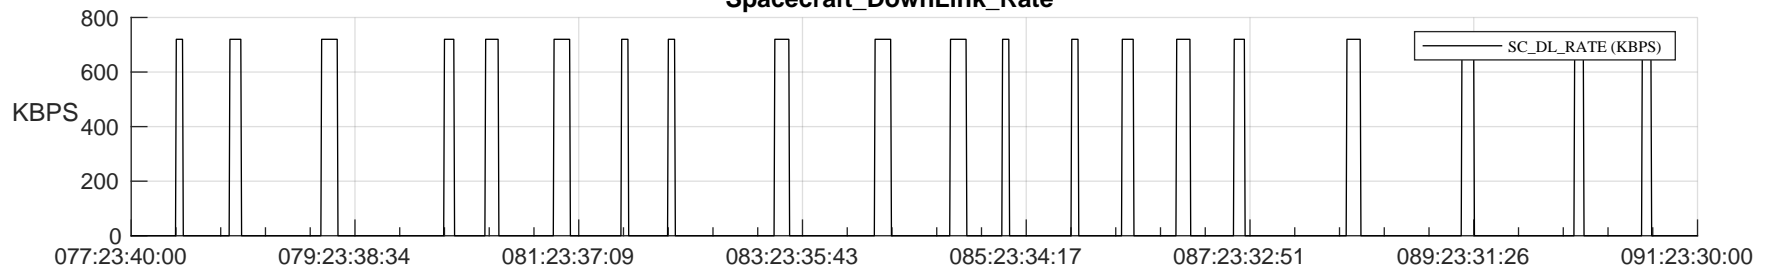

STEREO AHEAD SSR PCT Full Prediction

SWAVES_Percent_Full_Prediction

IMPACT_Percent_Full_Prediction

PLASTIC_Percent_Full_Prediction

Spacecraft_DownLink_Rate

Ground Time (2023:077:23:40:00.000 -2023:091:23:30:00.000)