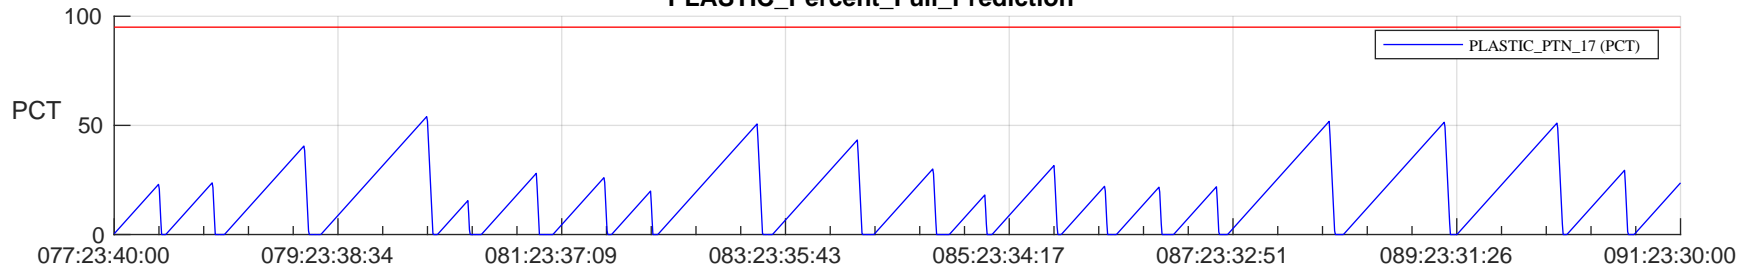

STEREO AHEAD SSR PCT Full Prediction

SWAVES_Percent_Full_Prediction

IMPACT_Percent_Full_Prediction

PLASTIC_Percent_Full_Prediction

Spacecraft_DownLink_Rate

Ground Time (2023:077:23:40:00.000 -2023:091:23:30:00.000)