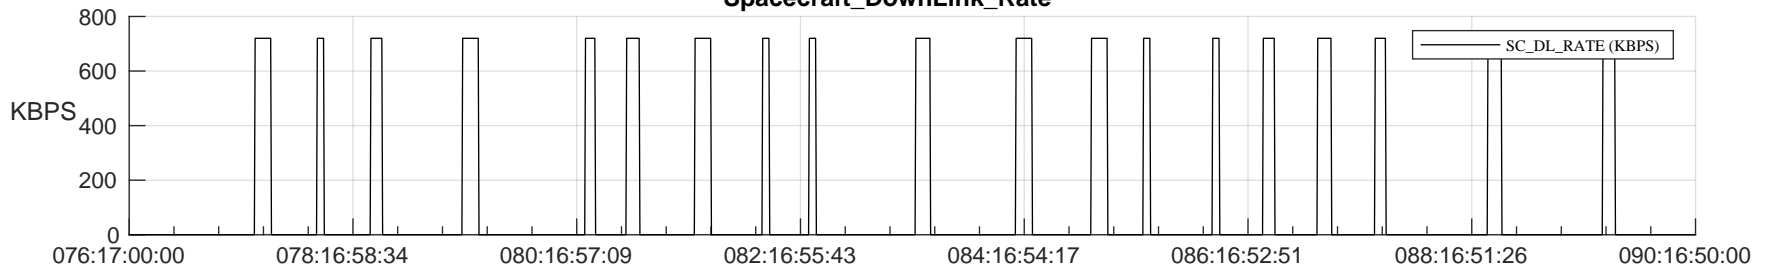

STEREO AHEAD SSR PCT Full Prediction

SWAVES_Percent_Full_Prediction

IMPACT_Percent_Full_Prediction

PLASTIC_Percent_Full_Prediction

Spacecraft_DownLink_Rate

Ground Time (2023:076:17:00:00.000 -2023:090:16:50:00.000)