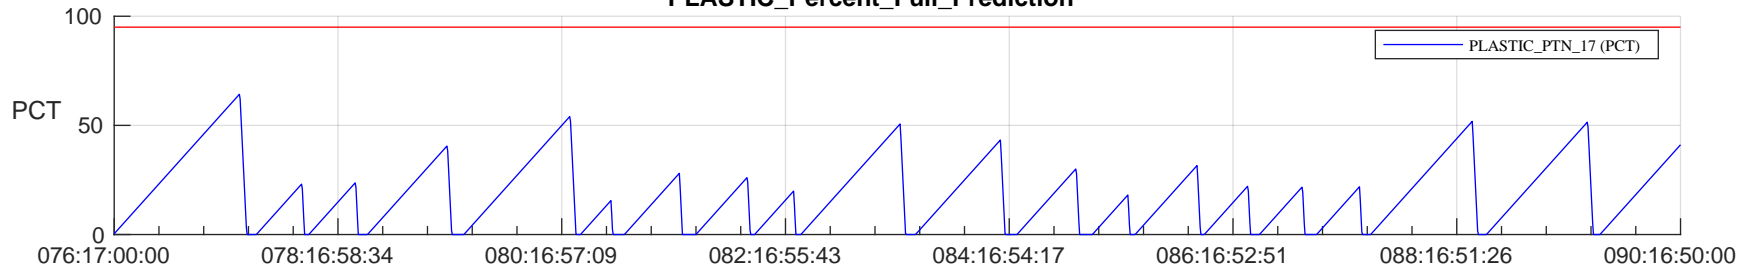

STEREO AHEAD SSR PCT Full Prediction

SWAVES_Percent_Full_Prediction

IMPACT_Percent_Full_Prediction

PLASTIC_Percent_Full_Prediction

Spacecraft_DownLink_Rate

Ground Time (2023:076:17:00:00.000 -2023:090:16:50:00.000)