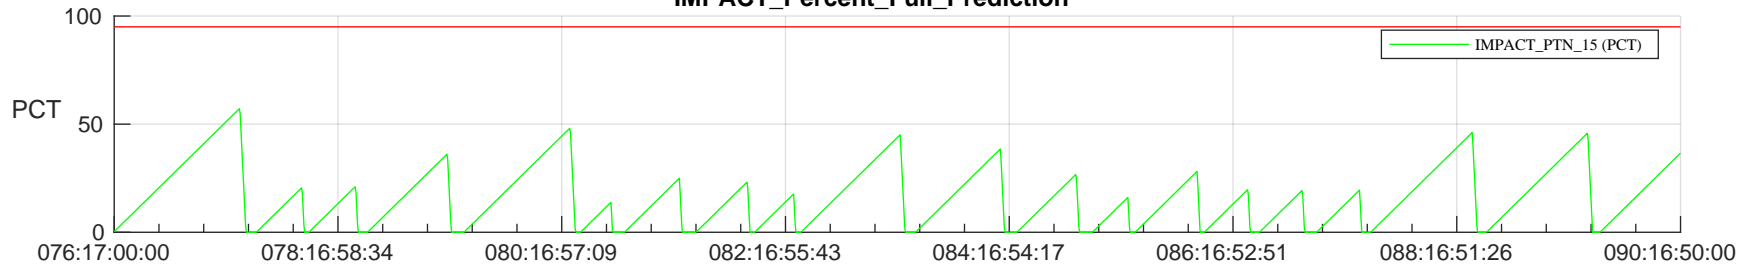

STEREO AHEAD SSR PCT Full Prediction

SWAVES_Percent_Full_Prediction

IMPACT_Percent_Full_Prediction

PLASTIC_Percent_Full_Prediction

Spacecraft_DownLink_Rate

Ground Time (2023:076:17:00:00.000 -2023:090:16:50:00.000)