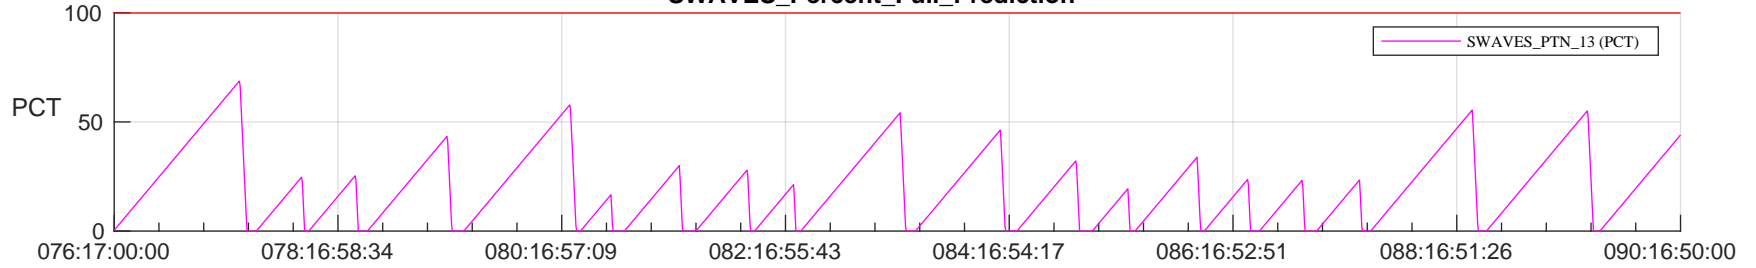

STEREO AHEAD SSR PCT Full Prediction

SWAVES_Percent_Full_Prediction

IMPACT_Percent_Full_Prediction

PLASTIC_Percent_Full_Prediction

Spacecraft_DownLink_Rate

Ground Time (2023:076:17:00:00.000 -2023:090:16:50:00.000)