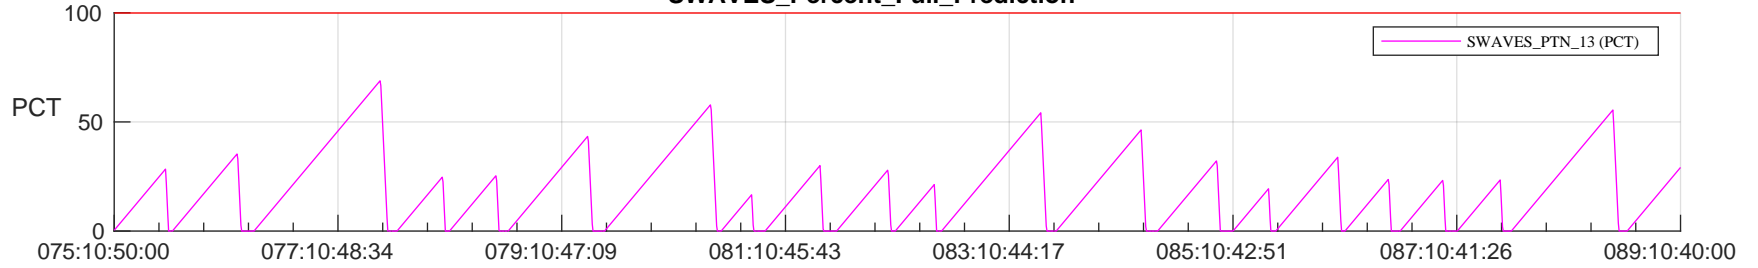

STEREO AHEAD SSR PCT Full Prediction

SWAVES_Percent_Full_Prediction

IMPACT_Percent_Full_Prediction

PLASTIC_Percent_Full_Prediction

Spacecraft_DownLink_Rate