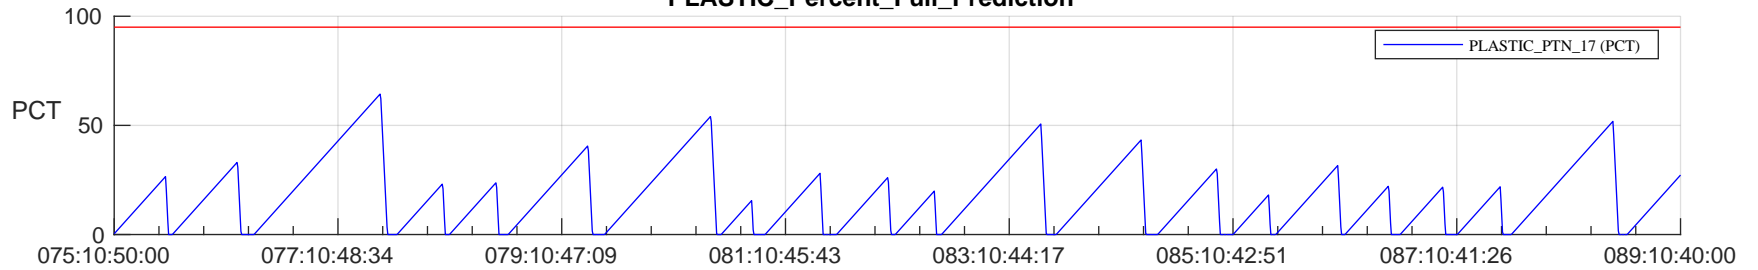

STEREO AHEAD SSR PCT Full Prediction

SWAVES_Percent_Full_Prediction

IMPACT_Percent_Full_Prediction

PLASTIC_Percent_Full_Prediction

Spacecraft_DownLink_Rate