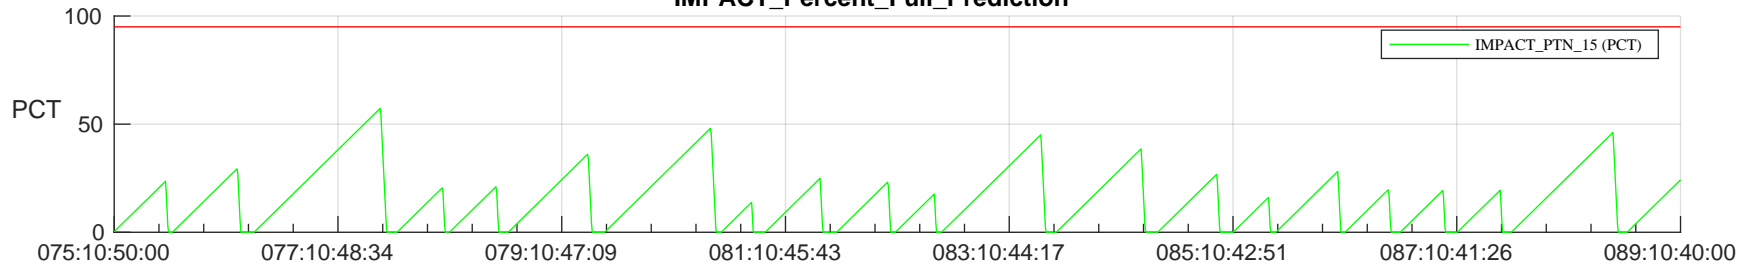

STEREO AHEAD SSR PCT Full Prediction

SWAVES_Percent_Full_Prediction

IMPACT_Percent_Full_Prediction

PLASTIC_Percent_Full_Prediction

Spacecraft_DownLink_Rate