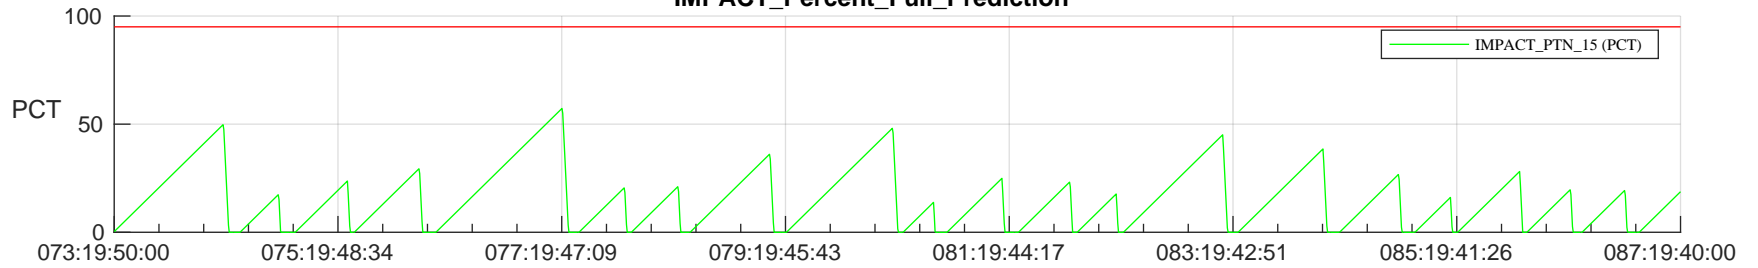

STEREO AHEAD SSR PCT Full Prediction

SWAVES_Percent_Full_Prediction

IMPACT_Percent_Full_Prediction

PLASTIC_Percent_Full_Prediction

Spacecraft_DownLink_Rate

Ground Time (2023:073:19:50:00.000 -2023:087:19:40:00.000)