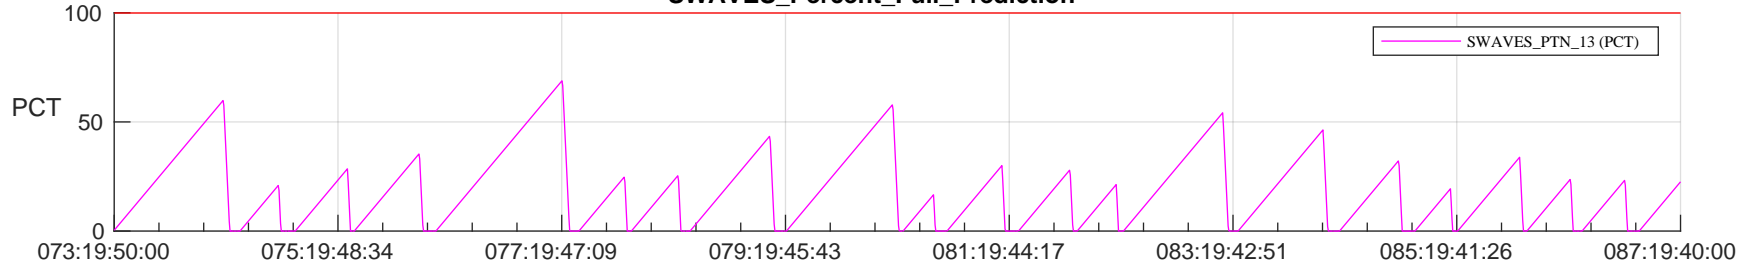

STEREO AHEAD SSR PCT Full Prediction

SWAVES_Percent_Full_Prediction

IMPACT_Percent_Full_Prediction

PLASTIC_Percent_Full_Prediction

Spacecraft_DownLink_Rate

Ground Time (2023:073:19:50:00.000 -2023:087:19:40:00.000)