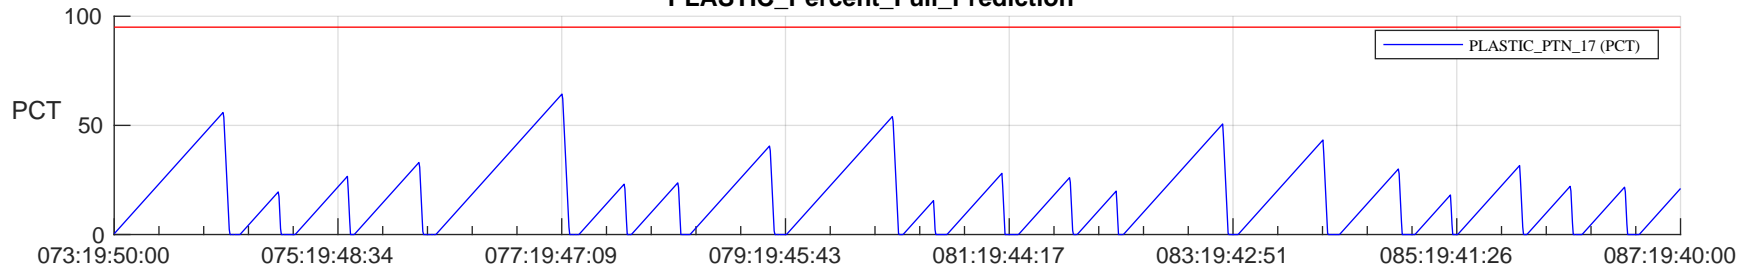

STEREO AHEAD SSR PCT Full Prediction

SWAVES_Percent_Full_Prediction

IMPACT_Percent_Full_Prediction

PLASTIC_Percent_Full_Prediction

Spacecraft_DownLink_Rate

Ground Time (2023:073:19:50:00.000 -2023:087:19:40:00.000)