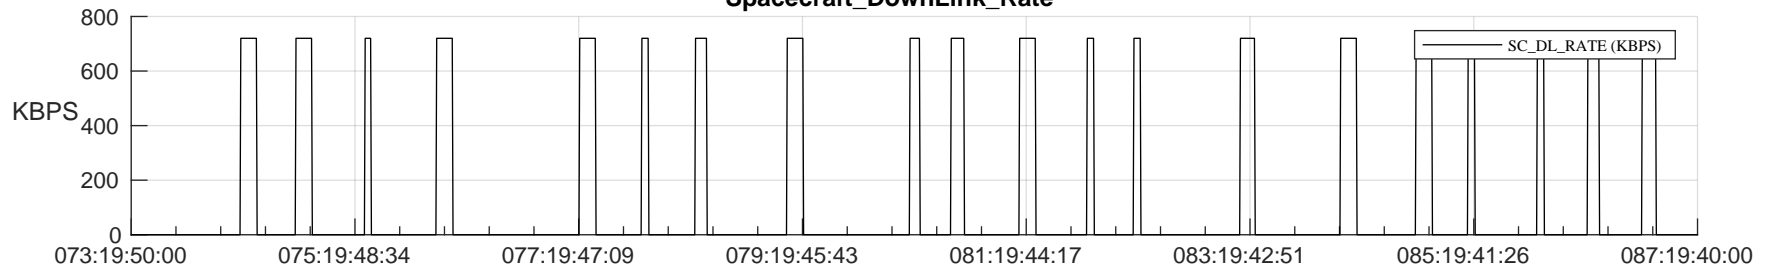

STEREO AHEAD SSR PCT Full Prediction

SWAVES_Percent_Full_Prediction

IMPACT_Percent_Full_Prediction

PLASTIC_Percent_Full_Prediction

Spacecraft_DownLink_Rate

Ground Time (2023:073:19:50:00.000 -2023:087:19:40:00.000)