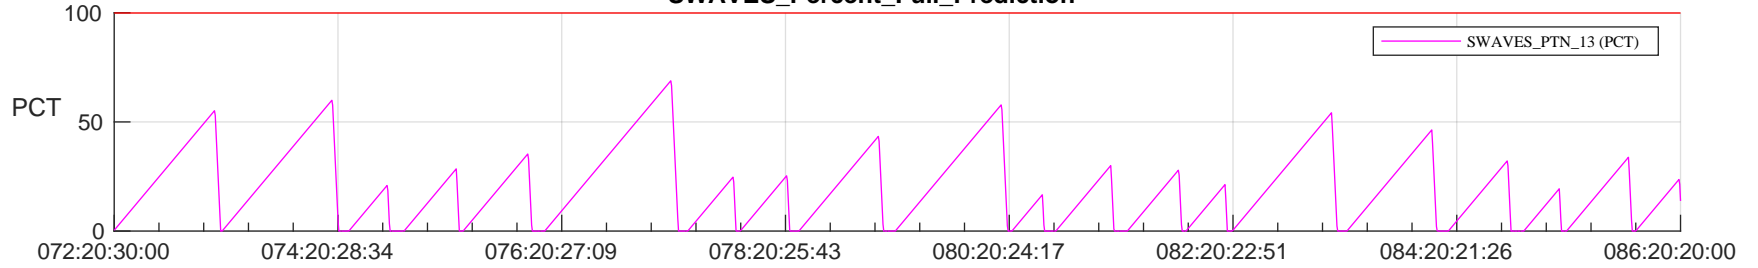

## SWAVES\_Percent\_Full\_Prediction

## Spacecraft\_DownLink\_Rate

Ground Time (2023:072:20:30:00.000 -2023:086:20:20:00.000)