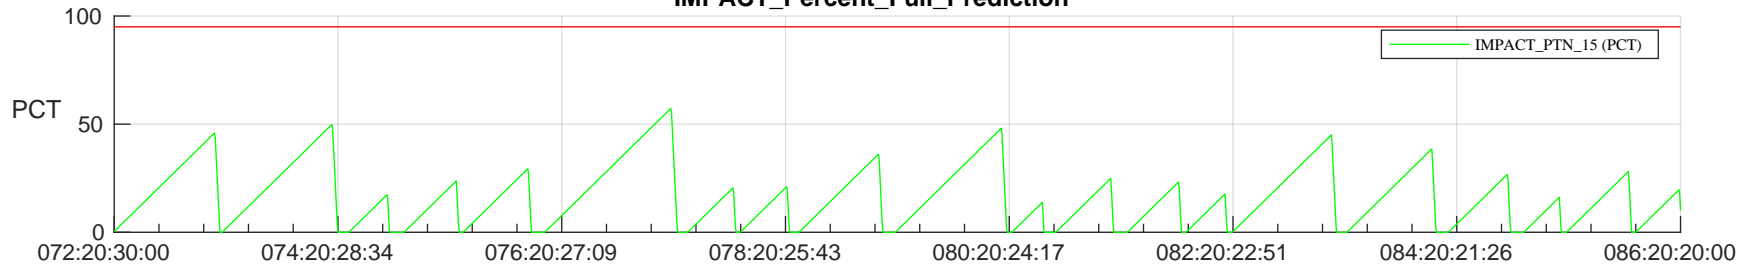

IMPACT_Percent_Full_Prediction