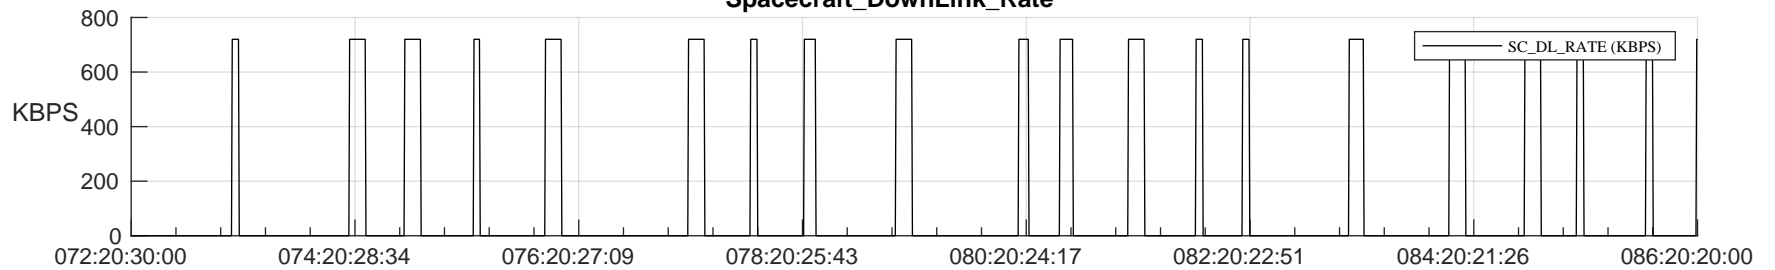

## SWAVES\_Percent\_Full\_Prediction

## Spacecraft\_DownLink\_Rate

Ground Time (2023:072:20:30:00.000 -2023:086:20:20:00.000)