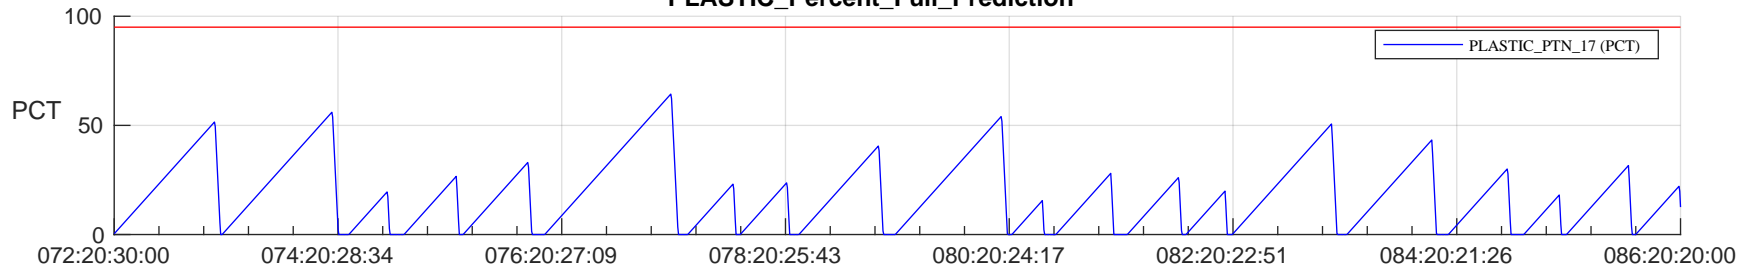

## SWAVES\_Percent\_Full\_Prediction

## Spacecraft\_DownLink\_Rate

Ground Time (2023:072:20:30:00.000 -2023:086:20:20:00.000)