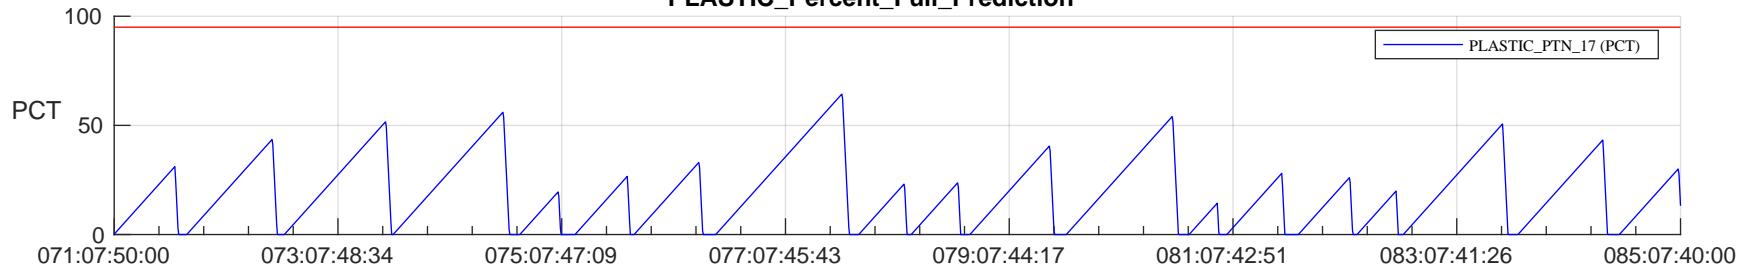

## SWAVES\_Percent\_Full\_Prediction

## Spacecraft\_DownLink\_Rate

Ground Time (2023:071:07:50:00.000 -2023:085:07:40:00.000)