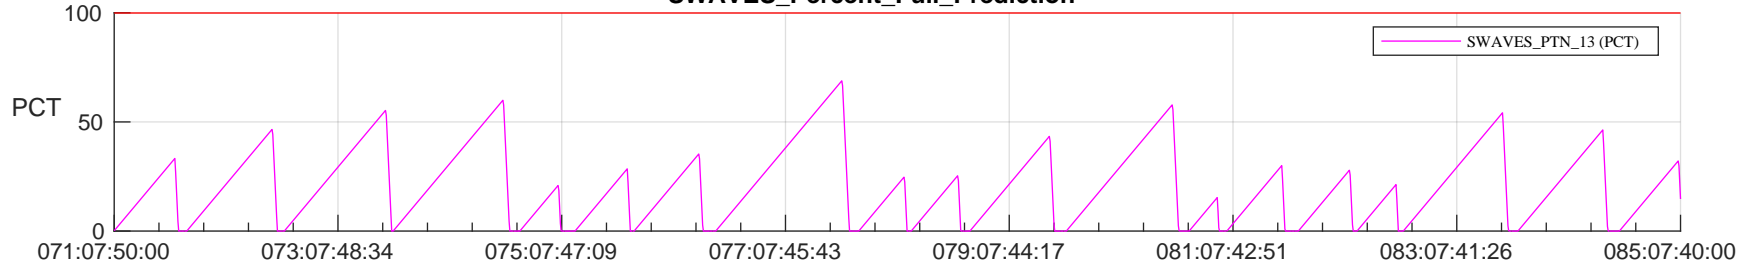

# STEREO AHEAD SSR PCT Full Prediction

## SWAVES\_Percent\_Full\_Prediction

## Spacecraft\_DownLink\_Rate

Ground Time (2023:071:07:50:00.000 -2023:085:07:40:00.000)