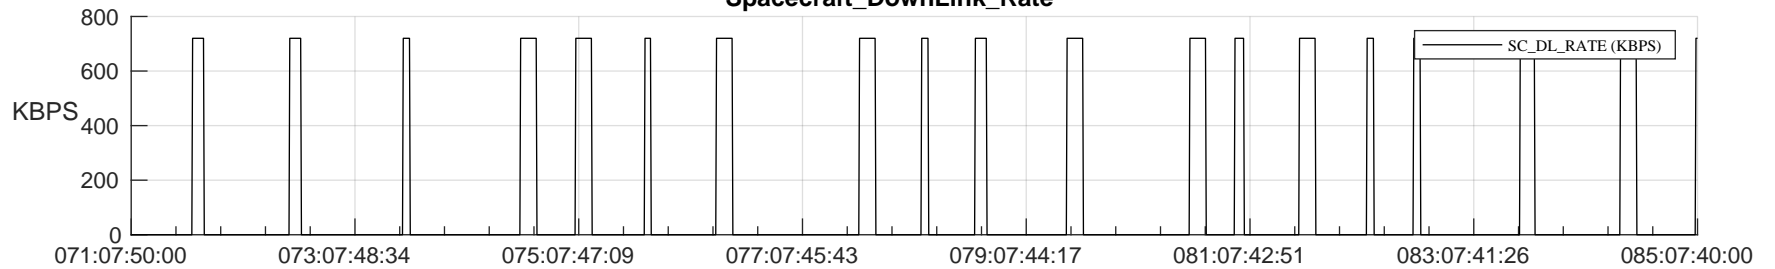

## SWAVES\_Percent\_Full\_Prediction

## Spacecraft\_DownLink\_Rate

Ground Time (2023:071:07:50:00.000 -2023:085:07:40:00.000)