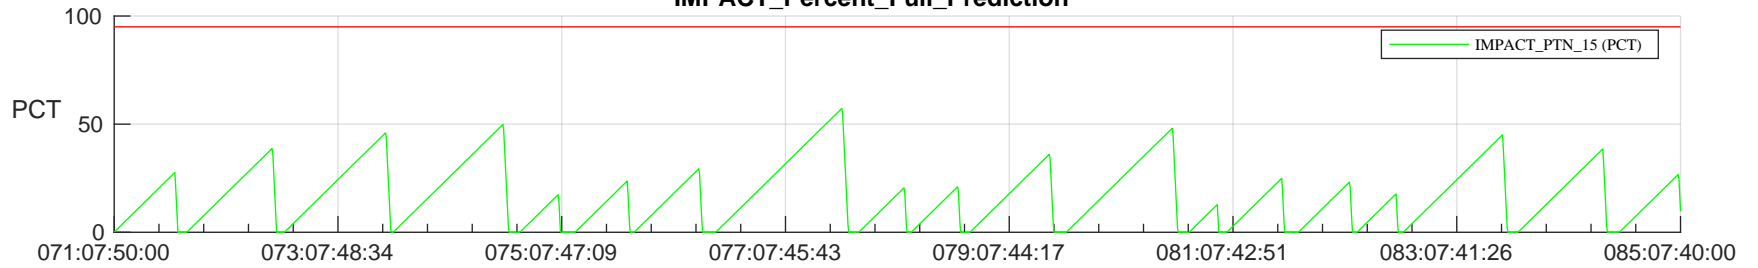

IMPACT_Percent_Full_Prediction