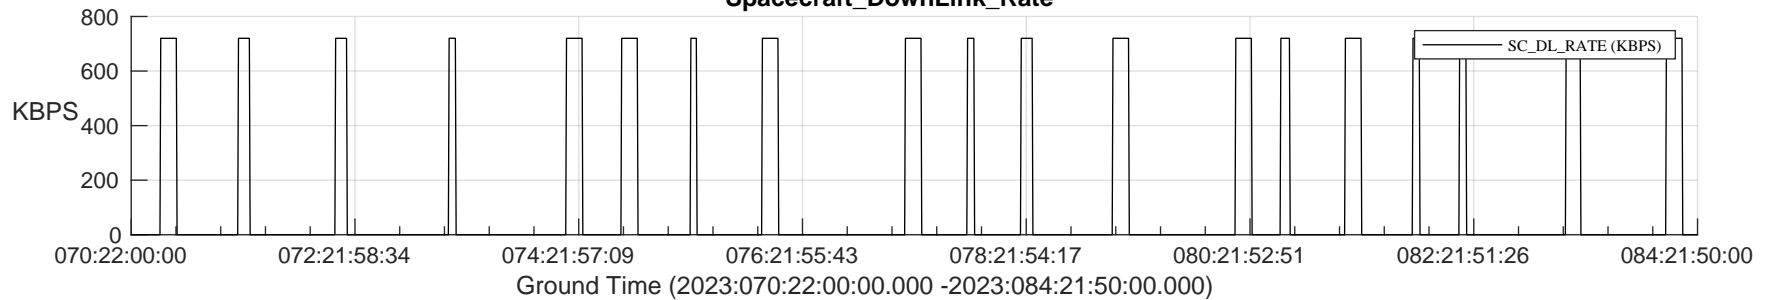

STEREO AHEAD SSR PCT Full Prediction

SWAVES_Percent_Full_Prediction

IMPACT_Percent_Full_Prediction

PLASTIC_Percent_Full_Prediction

Spacecraft_DownLink_Rate

Ground Time (2023:070:22:00:00.000 -2023:084:21:50:00.000)