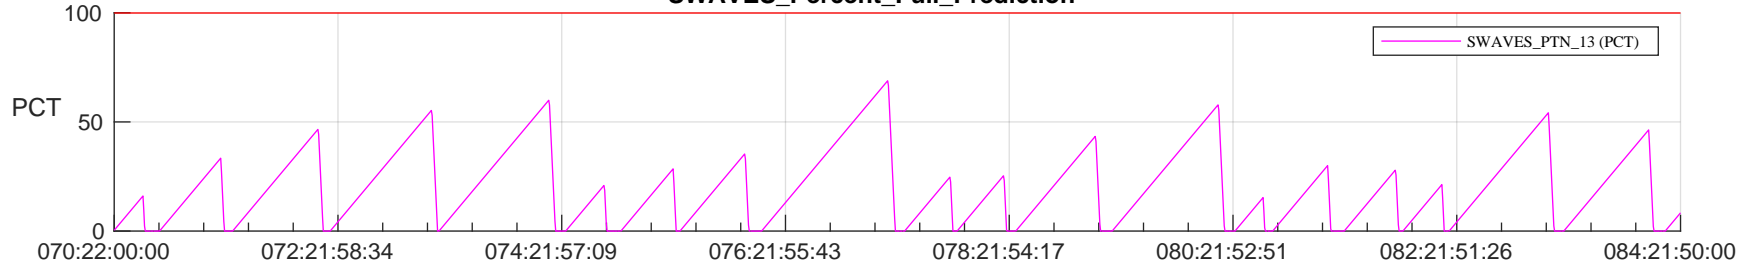

STEREO AHEAD SSR PCT Full Prediction

SWAVES_Percent_Full_Prediction

IMPACT_Percent_Full_Prediction

PLASTIC_Percent_Full_Prediction

Spacecraft_DownLink_Rate

Ground Time (2023:070:22:00:00.000 -2023:084:21:50:00.000)