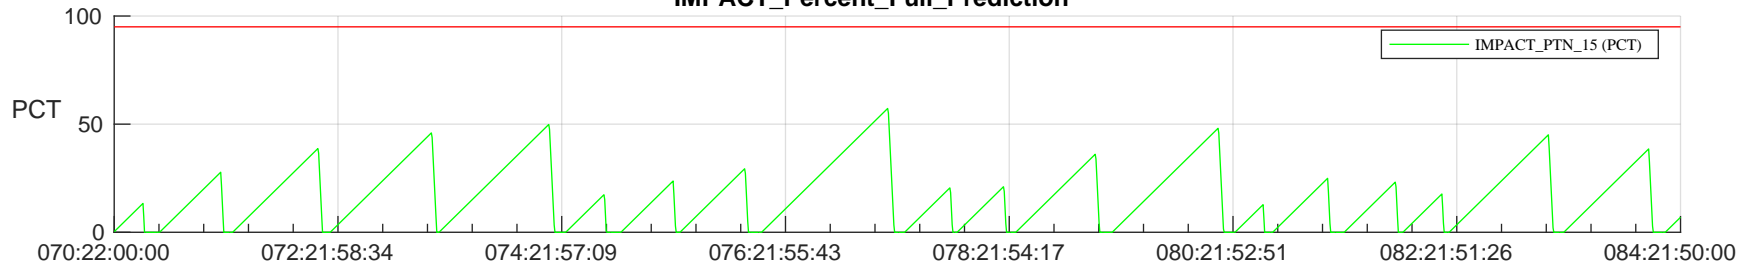

STEREO AHEAD SSR PCT Full Prediction

SWAVES_Percent_Full_Prediction

IMPACT_Percent_Full_Prediction

PLASTIC_Percent_Full_Prediction

Spacecraft_DownLink_Rate

Ground Time (2023:070:22:00:00.000 -2023:084:21:50:00.000)