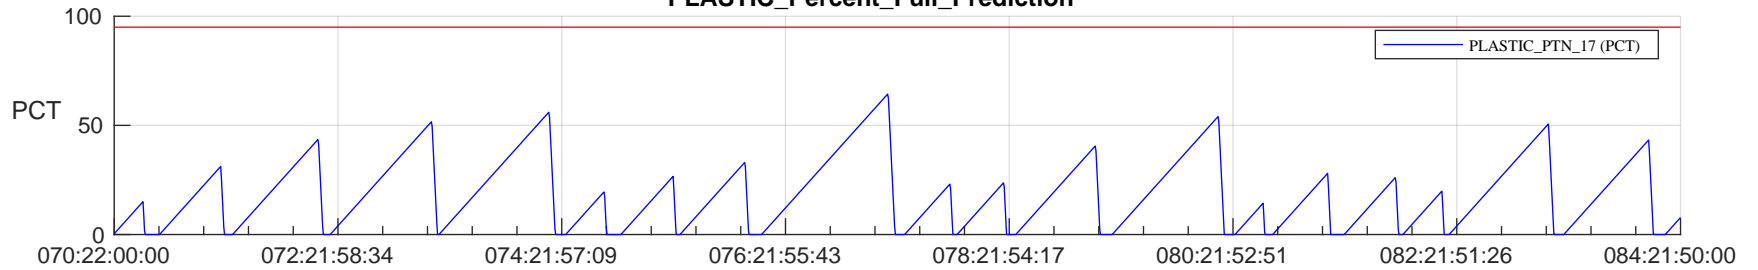

STEREO AHEAD SSR PCT Full Prediction

SWAVES_Percent_Full_Prediction

IMPACT_Percent_Full_Prediction

PLASTIC_Percent_Full_Prediction

Spacecraft_DownLink_Rate

Ground Time (2023:070:22:00:00.000 -2023:084:21:50:00.000)