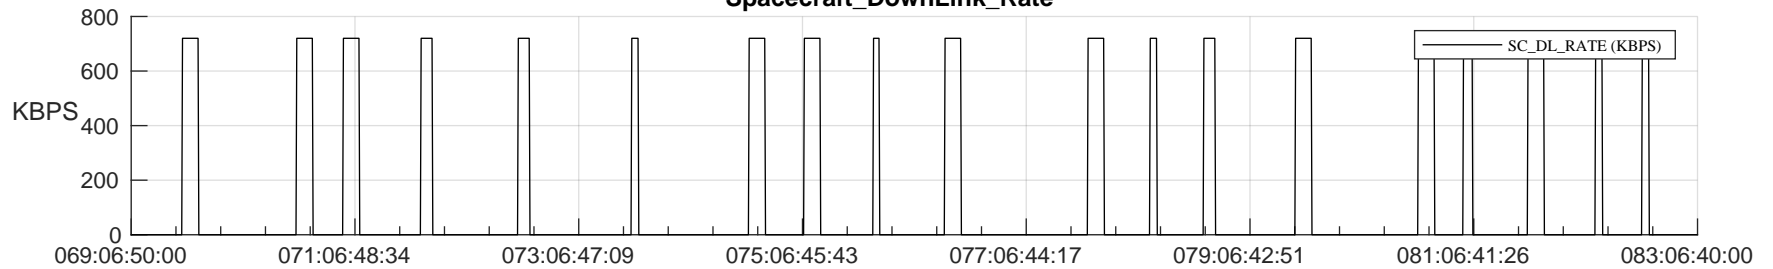

STEREO AHEAD SSR PCT Full Prediction

SWAVES_Percent_Full_Prediction

IMPACT_Percent_Full_Prediction

PLASTIC_Percent_Full_Prediction

Spacecraft_DownLink_Rate

Ground Time (2023:069:06:50:00.000 -2023:083:06:40:00.000)