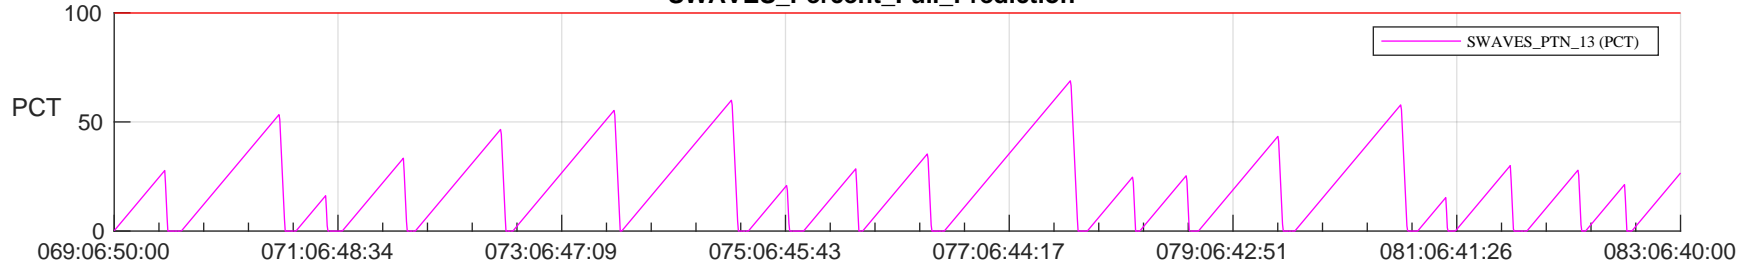

STEREO AHEAD SSR PCT Full Prediction

SWAVES_Percent_Full_Prediction

IMPACT_Percent_Full_Prediction

PLASTIC_Percent_Full_Prediction

Spacecraft_DownLink_Rate

Ground Time (2023:069:06:50:00.000 -2023:083:06:40:00.000)