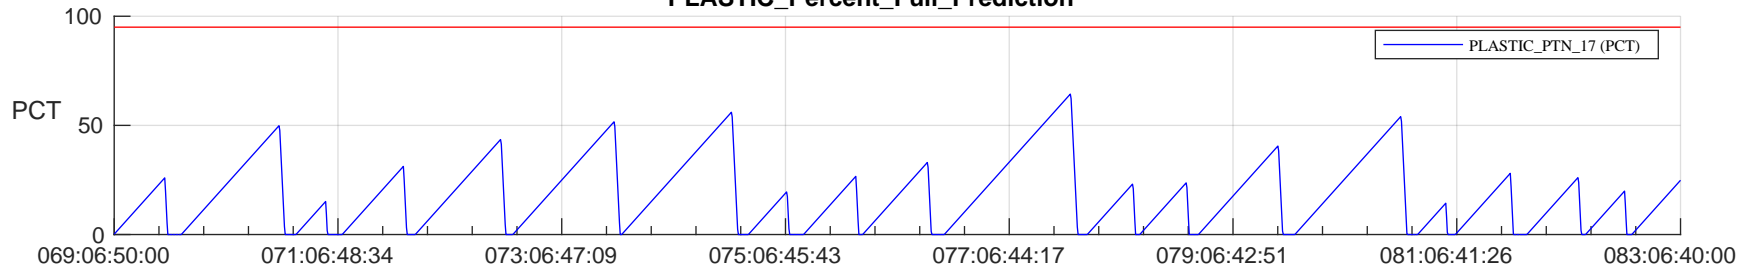

STEREO AHEAD SSR PCT Full Prediction

SWAVES_Percent_Full_Prediction

IMPACT_Percent_Full_Prediction

PLASTIC_Percent_Full_Prediction

Spacecraft_DownLink_Rate

Ground Time (2023:069:06:50:00.000 -2023:083:06:40:00.000)