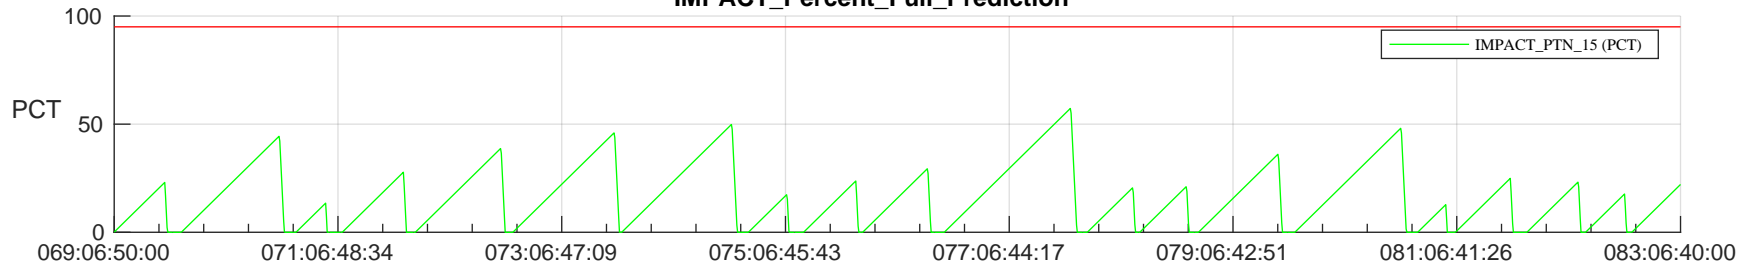

STEREO AHEAD SSR PCT Full Prediction

SWAVES_Percent_Full_Prediction

IMPACT_Percent_Full_Prediction

PLASTIC_Percent_Full_Prediction

Spacecraft_DownLink_Rate

Ground Time (2023:069:06:50:00.000 -2023:083:06:40:00.000)