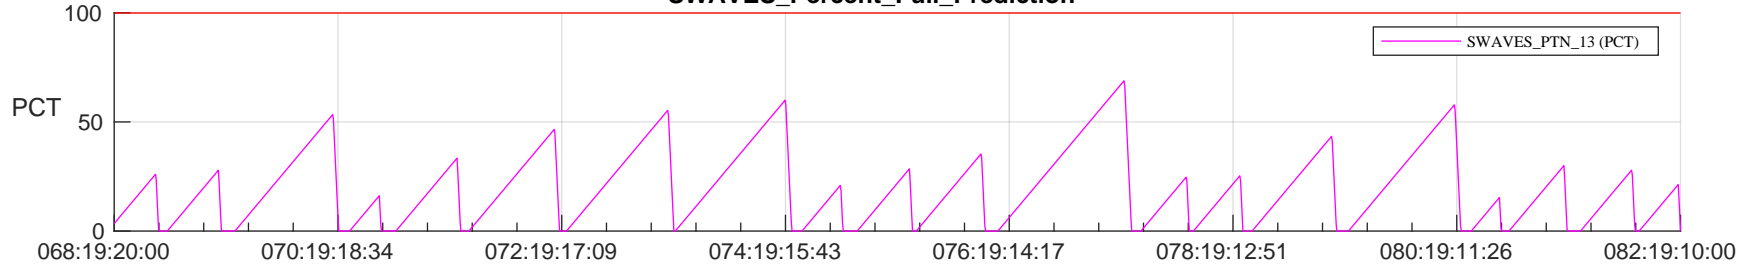

## SWAVES\_Percent\_Full\_Prediction

## Spacecraft\_DownLink\_Rate

Ground Time (2023:068:19:20:00.000 -2023:082:19:10:00.000)