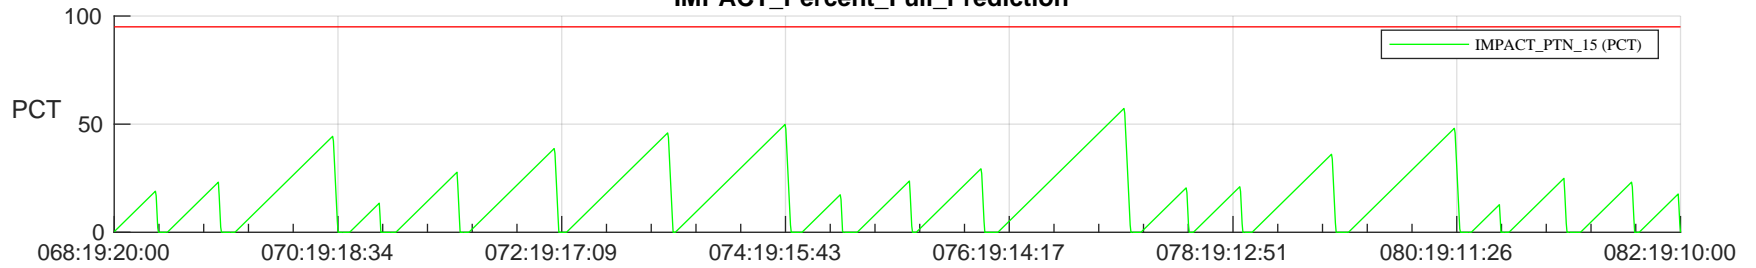

IMPACT_Percent_Full_Prediction