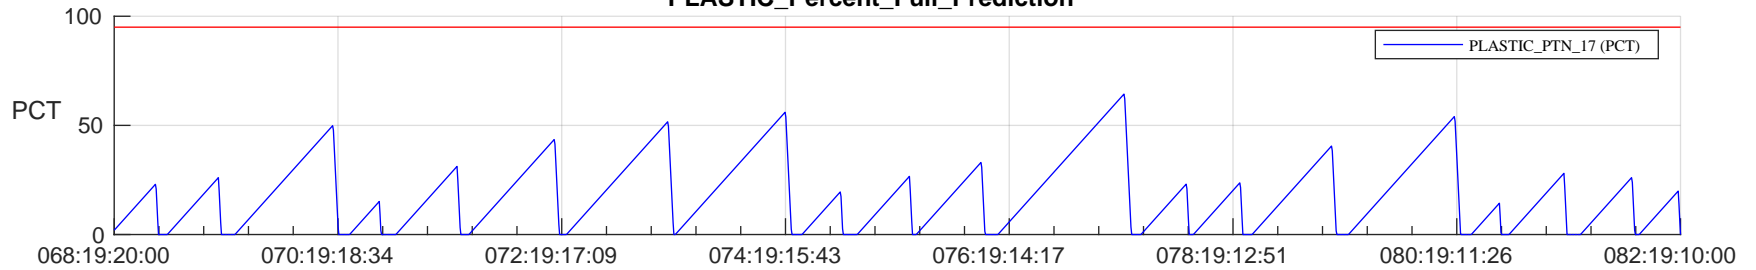

## SWAVES\_Percent\_Full\_Prediction

## Spacecraft\_DownLink\_Rate

Ground Time (2023:068:19:20:00.000 -2023:082:19:10:00.000)