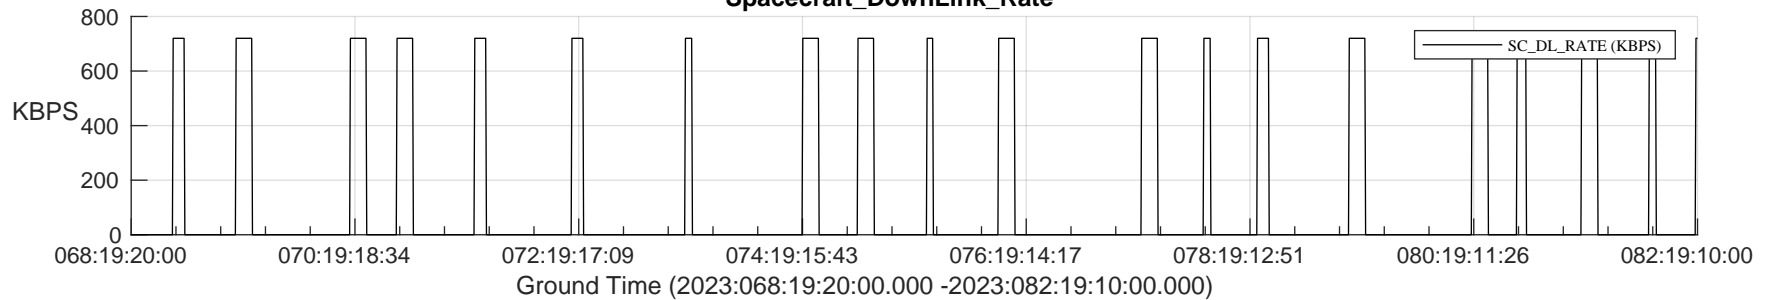

## SWAVES\_Percent\_Full\_Prediction

## Spacecraft\_DownLink\_Rate

Ground Time (2023:068:19:20:00.000 -2023:082:19:10:00.000)