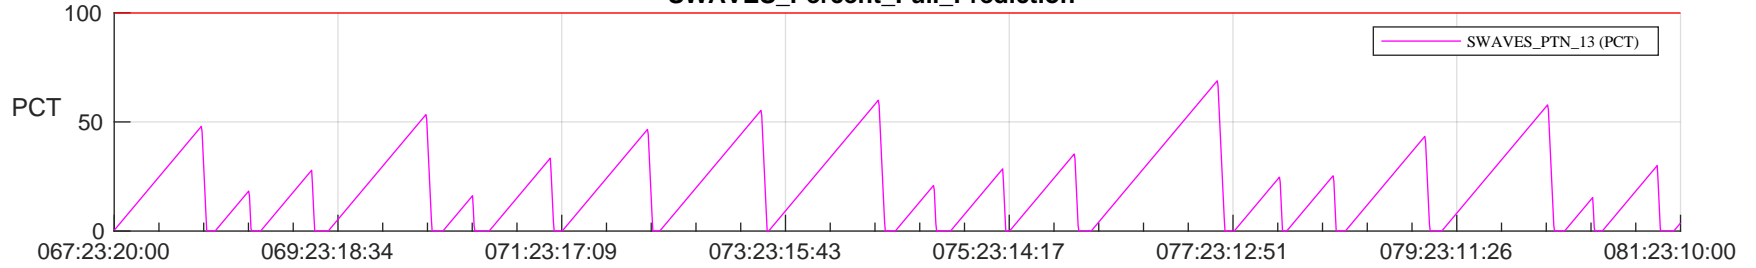

STEREO AHEAD SSR PCT Full Prediction

SWAVES_Percent_Full_Prediction

IMPACT_Percent_Full_Prediction

PLASTIC_Percent_Full_Prediction

Spacecraft_DownLink_Rate