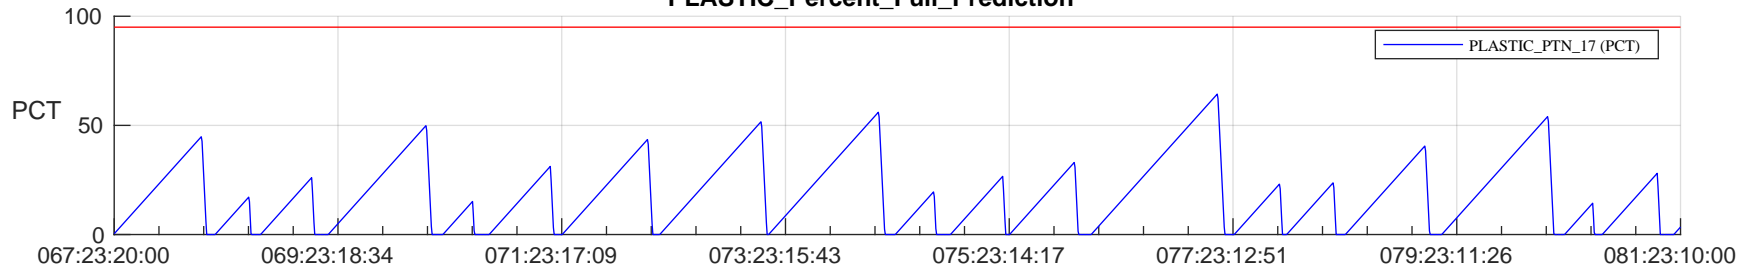

STEREO AHEAD SSR PCT Full Prediction

SWAVES_Percent_Full_Prediction

IMPACT_Percent_Full_Prediction

PLASTIC_Percent_Full_Prediction

Spacecraft_DownLink_Rate