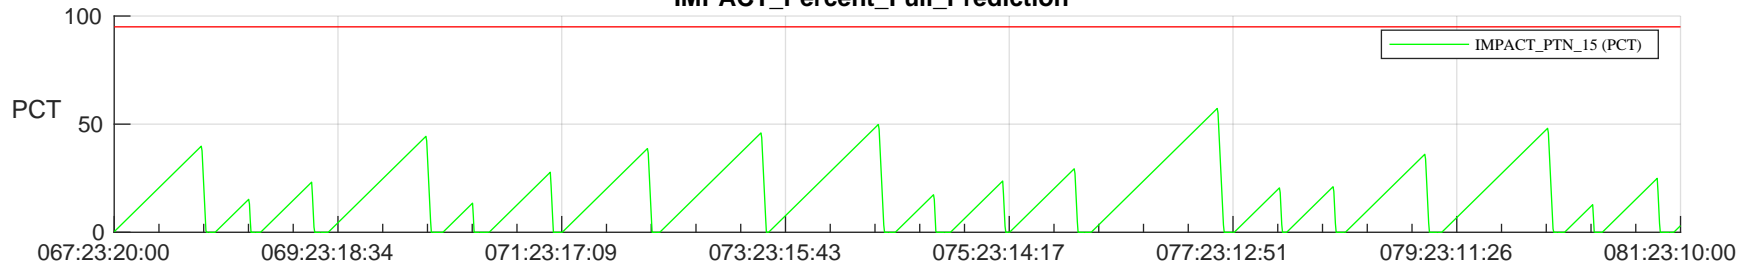

STEREO AHEAD SSR PCT Full Prediction

SWAVES_Percent_Full_Prediction

IMPACT_Percent_Full_Prediction

PLASTIC_Percent_Full_Prediction

Spacecraft_DownLink_Rate