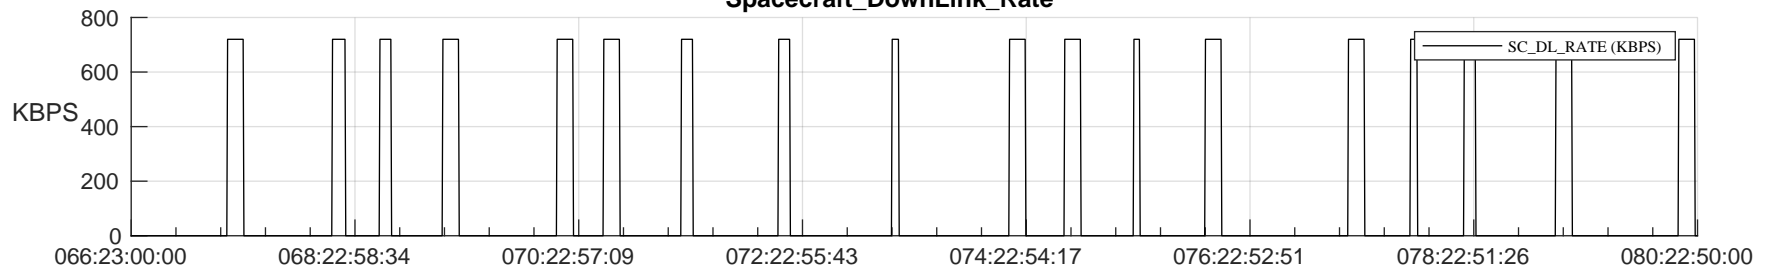

## SWAVES\_Percent\_Full\_Prediction

## Spacecraft\_DownLink\_Rate

Ground Time (2023:066:23:00:00.000 -2023:080:22:50:00.000)

/disks/d81/project/stereo/mops/assessment/ahead/automation/output/engdump/yesterdaily/ahead\_ssr\_predict\_2023\_066.csv