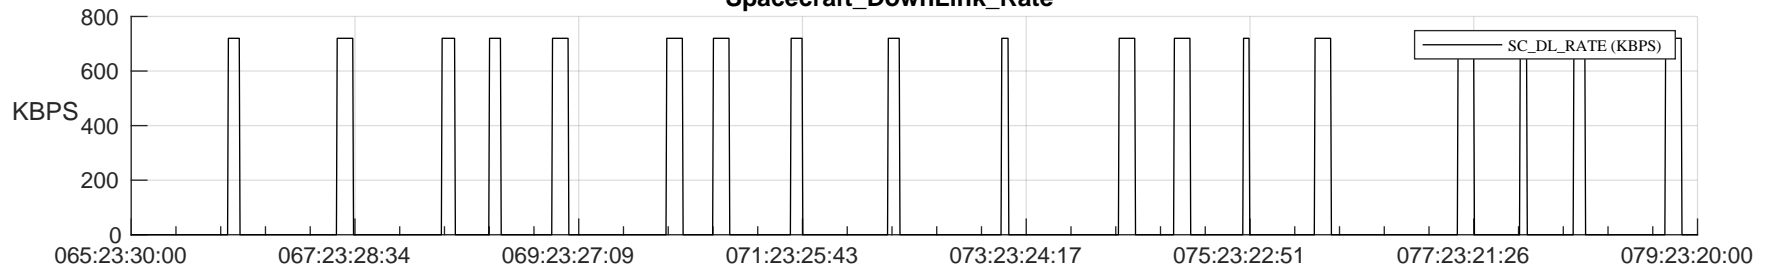

STEREO AHEAD SSR PCT Full Prediction

SWAVES_Percent_Full_Prediction

IMPACT_Percent_Full_Prediction

PLASTIC_Percent_Full_Prediction

Spacecraft_DownLink_Rate

Ground Time (2023:065:23:30:00.000 -2023:079:23:20:00.000)