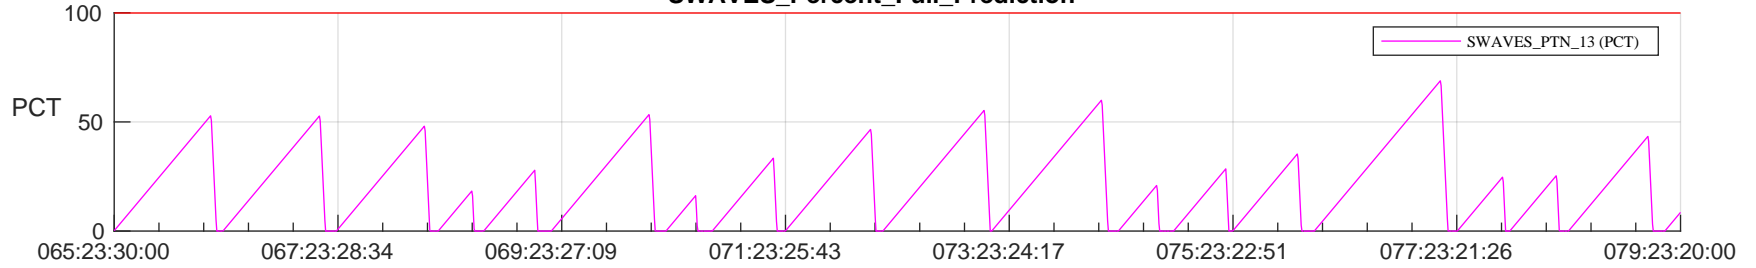

STEREO AHEAD SSR PCT Full Prediction

SWAVES_Percent_Full_Prediction

IMPACT_Percent_Full_Prediction

PLASTIC_Percent_Full_Prediction

Spacecraft_DownLink_Rate

Ground Time (2023:065:23:30:00.000 -2023:079:23:20:00.000)