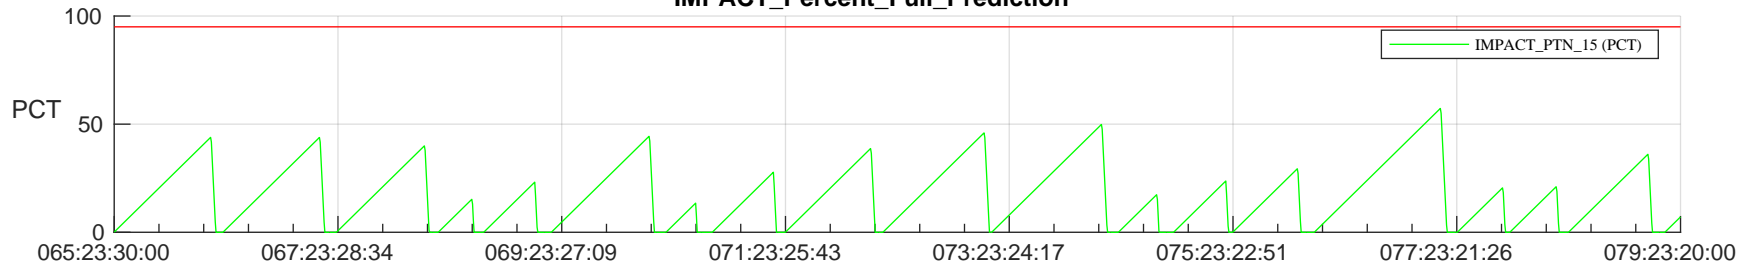

STEREO AHEAD SSR PCT Full Prediction

SWAVES_Percent_Full_Prediction

IMPACT_Percent_Full_Prediction

PLASTIC_Percent_Full_Prediction

Spacecraft_DownLink_Rate

Ground Time (2023:065:23:30:00.000 -2023:079:23:20:00.000)