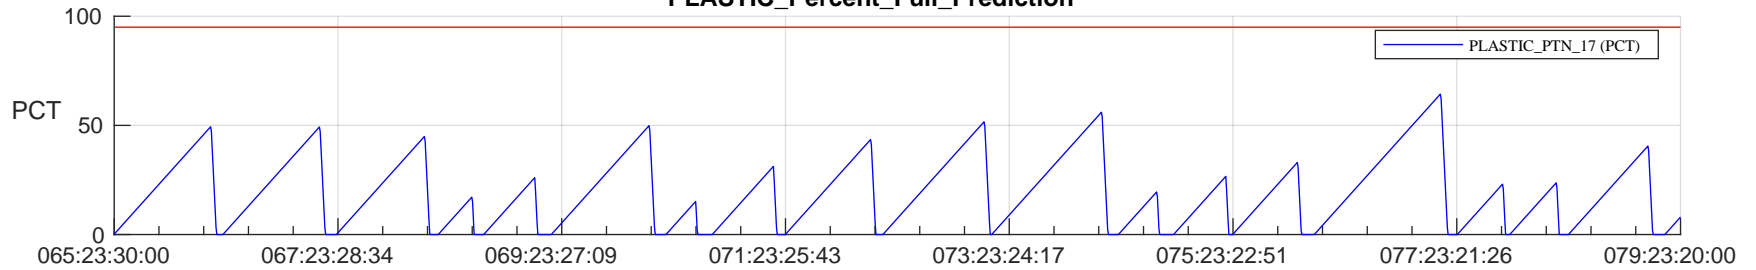

STEREO AHEAD SSR PCT Full Prediction

SWAVES_Percent_Full_Prediction

IMPACT_Percent_Full_Prediction

PLASTIC_Percent_Full_Prediction

Spacecraft_DownLink_Rate

Ground Time (2023:065:23:30:00.000 -2023:079:23:20:00.000)