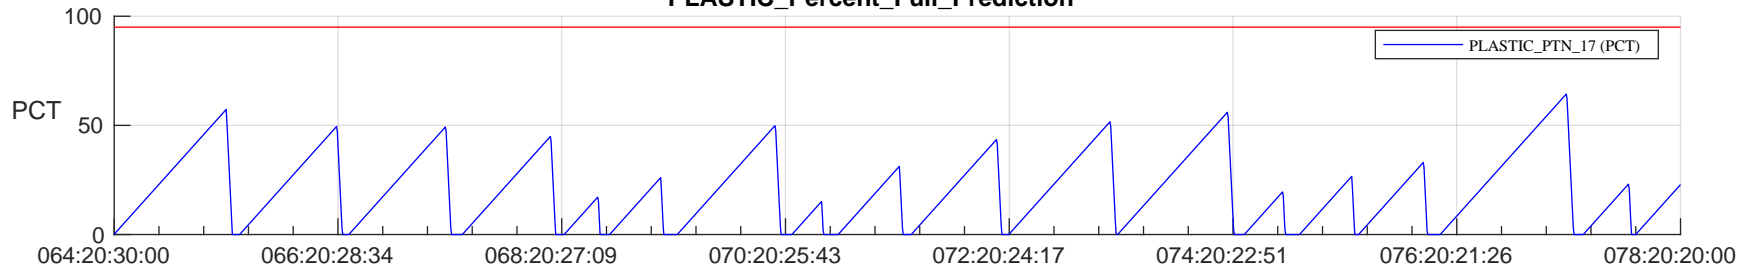

STEREO AHEAD SSR PCT Full Prediction

SWAVES_Percent_Full_Prediction

IMPACT_Percent_Full_Prediction

PLASTIC_Percent_Full_Prediction

Spacecraft_DownLink_Rate

Ground Time (2023:064:20:30:00.000 -2023:078:20:20:00.000)