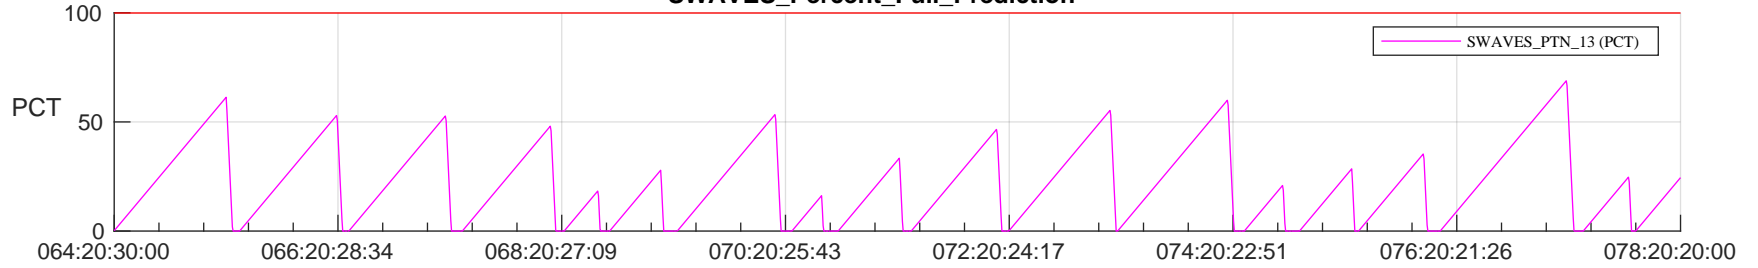

STEREO AHEAD SSR PCT Full Prediction

SWAVES_Percent_Full_Prediction

IMPACT_Percent_Full_Prediction

PLASTIC_Percent_Full_Prediction

Spacecraft_DownLink_Rate

Ground Time (2023:064:20:30:00.000 -2023:078:20:20:00.000)