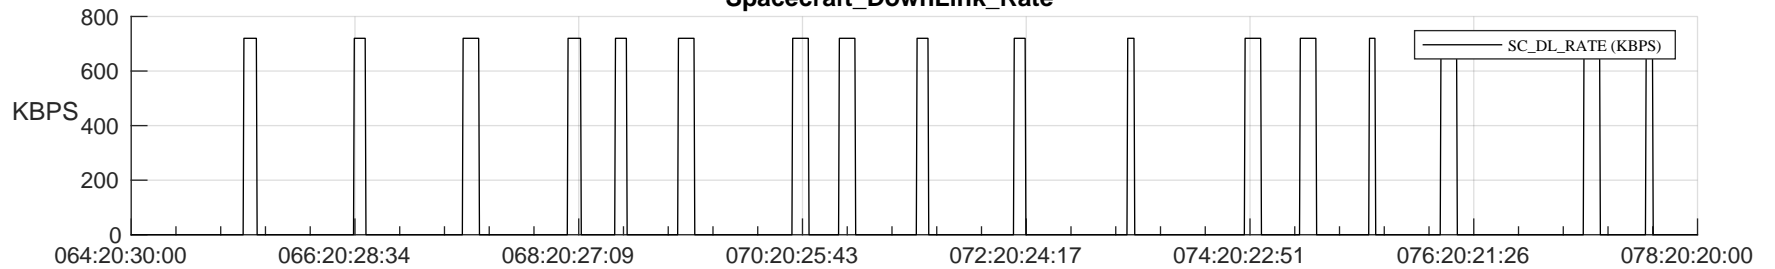

STEREO AHEAD SSR PCT Full Prediction

SWAVES_Percent_Full_Prediction

IMPACT_Percent_Full_Prediction

PLASTIC_Percent_Full_Prediction

Spacecraft_DownLink_Rate

Ground Time (2023:064:20:30:00.000 -2023:078:20:20:00.000)