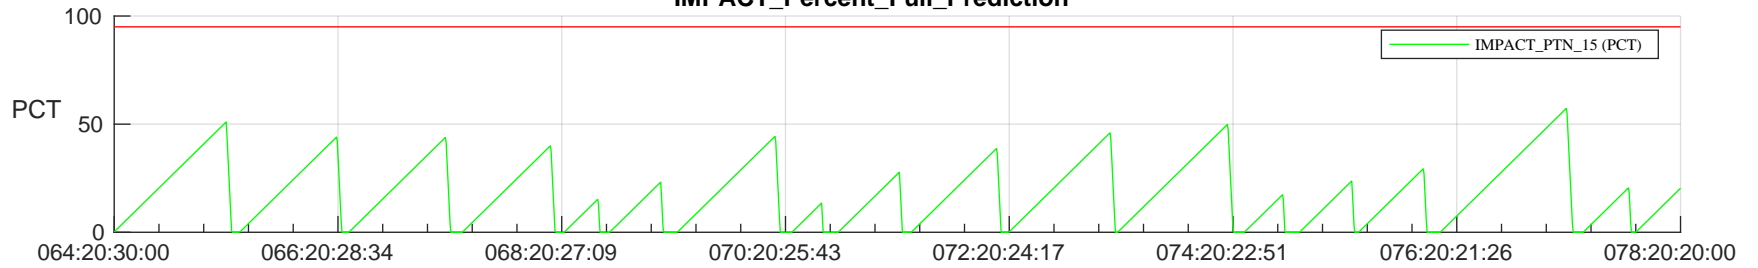

STEREO AHEAD SSR PCT Full Prediction

SWAVES_Percent_Full_Prediction

IMPACT_Percent_Full_Prediction

PLASTIC_Percent_Full_Prediction

Spacecraft_DownLink_Rate

Ground Time (2023:064:20:30:00.000 -2023:078:20:20:00.000)