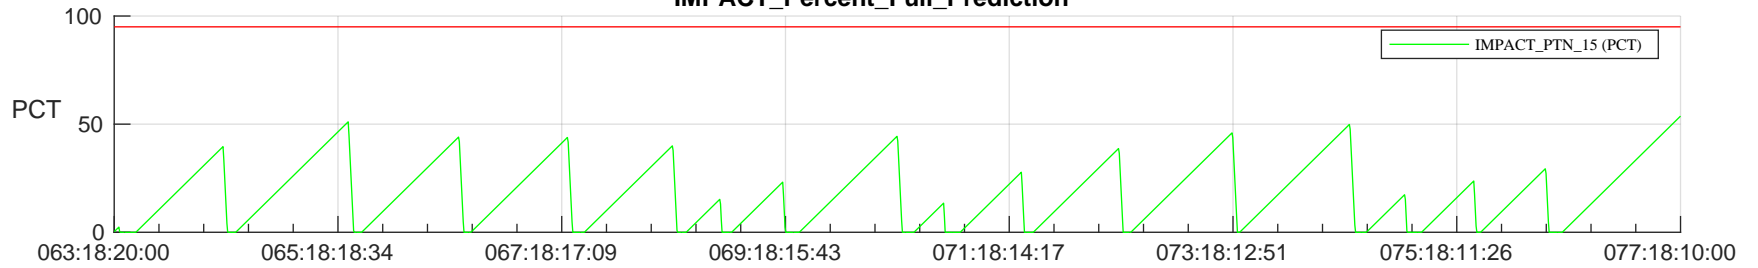

IMPACT_Percent_Full_Prediction