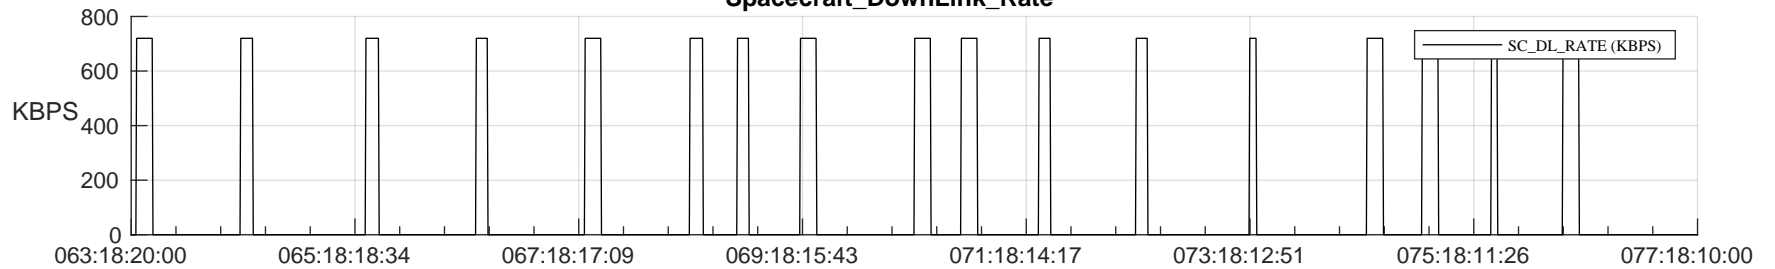

## SWAVES\_Percent\_Full\_Prediction

## Spacecraft\_DownLink\_Rate

Ground Time (2023:063:18:20:00.000 -2023:077:18:10:00.000)