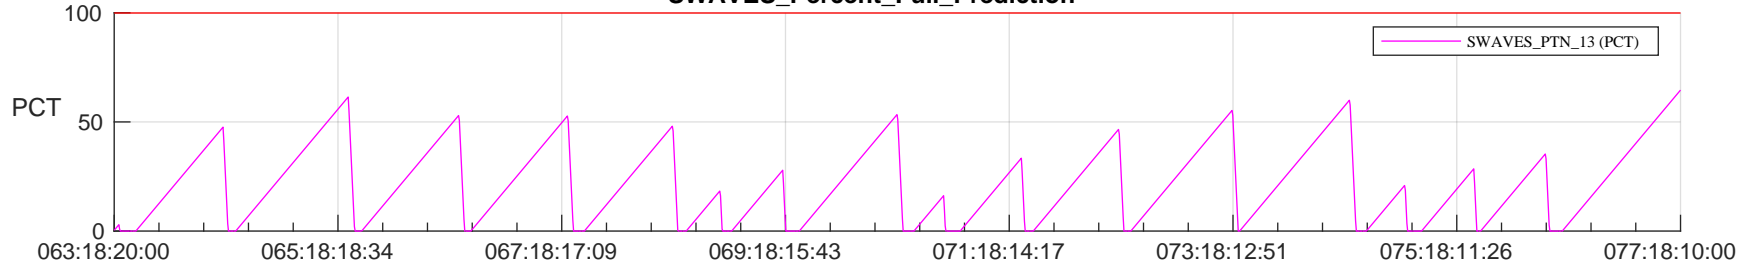

## SWAVES\_Percent\_Full\_Prediction

## Spacecraft\_DownLink\_Rate

Ground Time (2023:063:18:20:00.000 -2023:077:18:10:00.000)