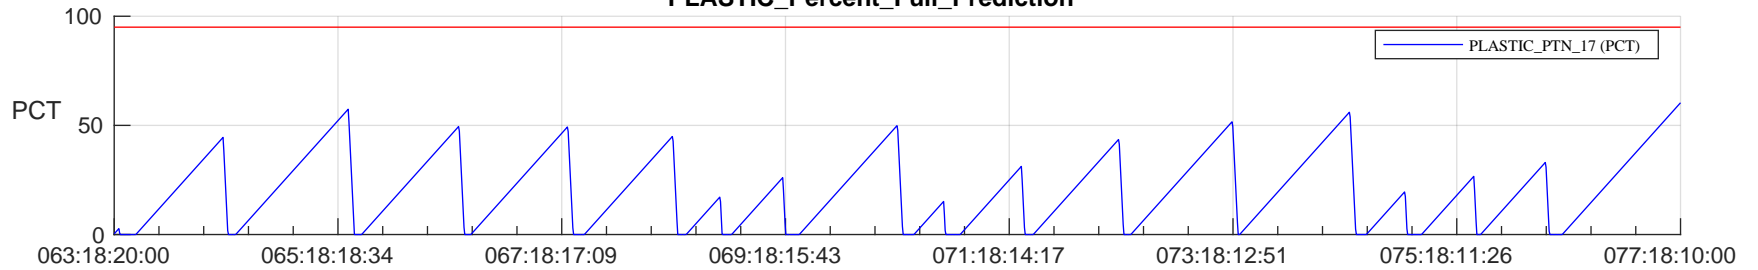

## SWAVES\_Percent\_Full\_Prediction

## Spacecraft\_DownLink\_Rate

Ground Time (2023:063:18:20:00.000 -2023:077:18:10:00.000)