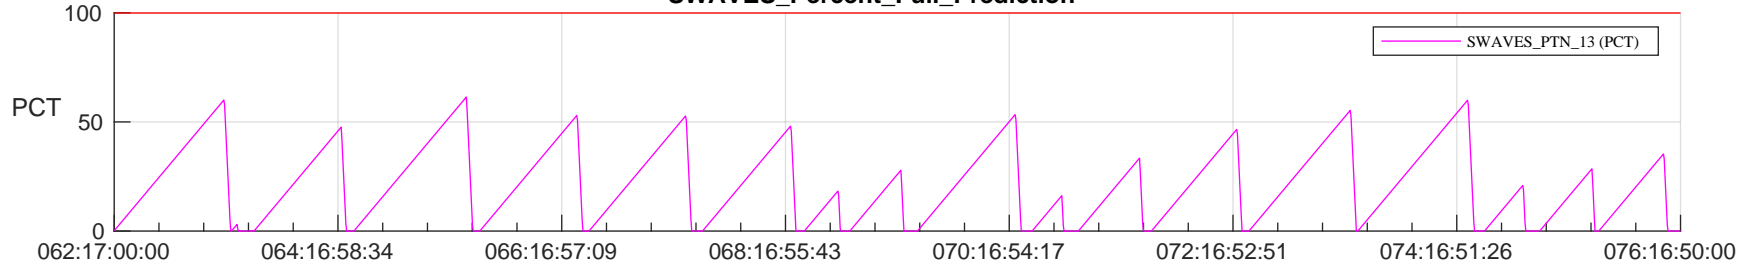

STEREO AHEAD SSR PCT Full Prediction

SWAVES_Percent_Full_Prediction

IMPACT_Percent_Full_Prediction

PLASTIC_Percent_Full_Prediction

Spacecraft_DownLink_Rate

Ground Time (2023:062:17:00:00.000 -2023:076:16:50:00.000)