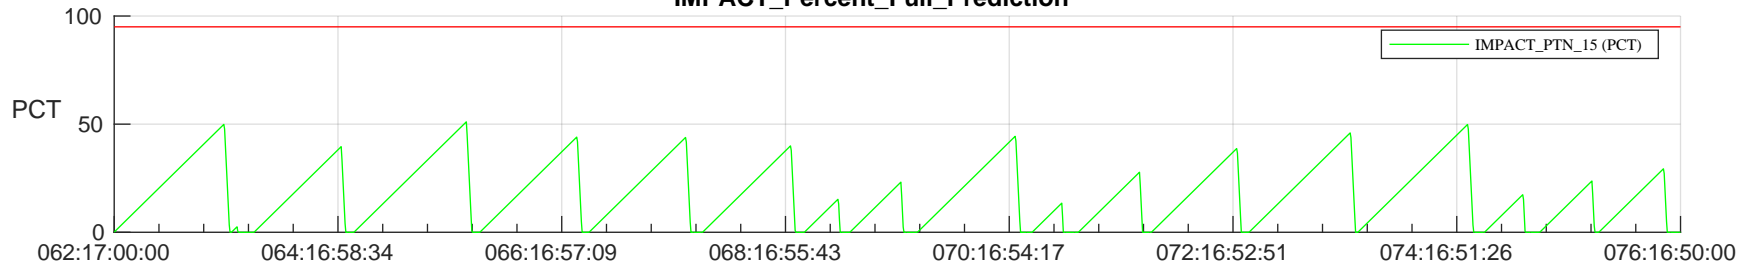

STEREO AHEAD SSR PCT Full Prediction

SWAVES_Percent_Full_Prediction

IMPACT_Percent_Full_Prediction

PLASTIC_Percent_Full_Prediction

Spacecraft_DownLink_Rate

Ground Time (2023:062:17:00:00.000 -2023:076:16:50:00.000)