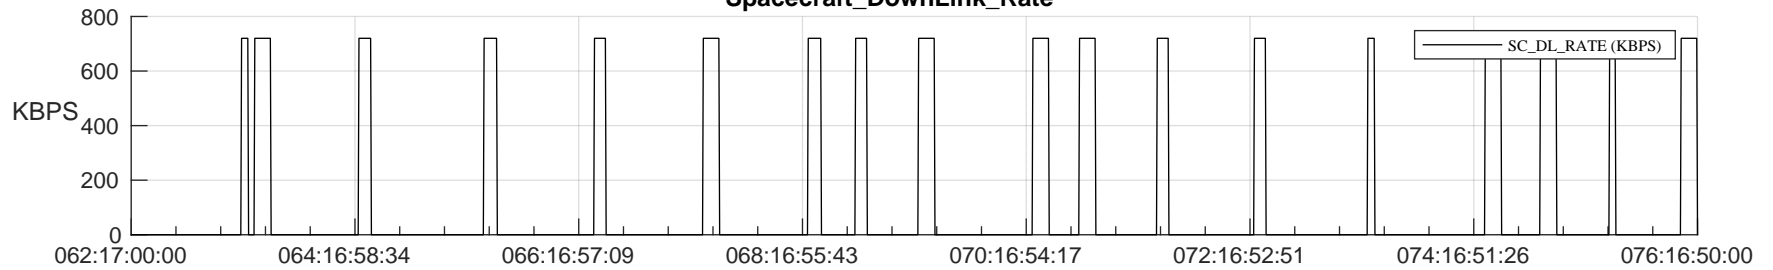

STEREO AHEAD SSR PCT Full Prediction

SWAVES_Percent_Full_Prediction

IMPACT_Percent_Full_Prediction

PLASTIC_Percent_Full_Prediction

Spacecraft_DownLink_Rate

Ground Time (2023:062:17:00:00.000 -2023:076:16:50:00.000)