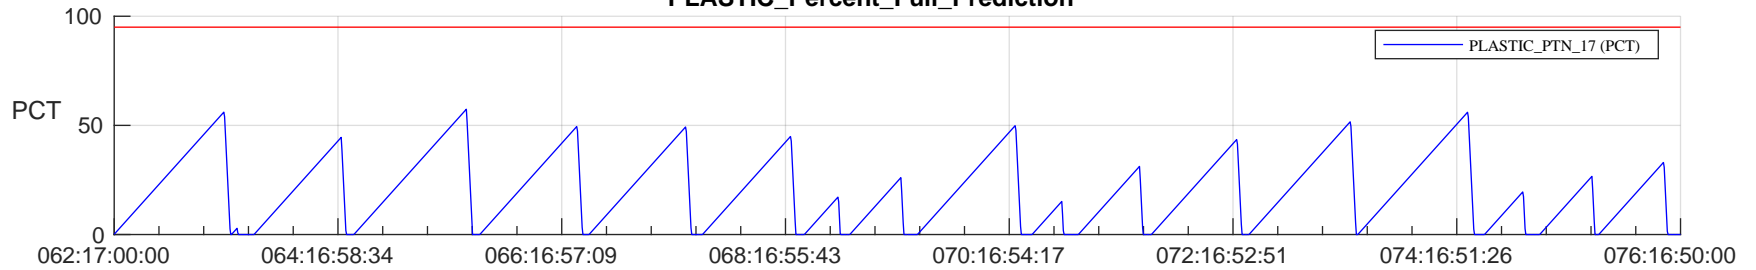

STEREO AHEAD SSR PCT Full Prediction

SWAVES_Percent_Full_Prediction

IMPACT_Percent_Full_Prediction

PLASTIC_Percent_Full_Prediction

Spacecraft_DownLink_Rate

Ground Time (2023:062:17:00:00.000 -2023:076:16:50:00.000)